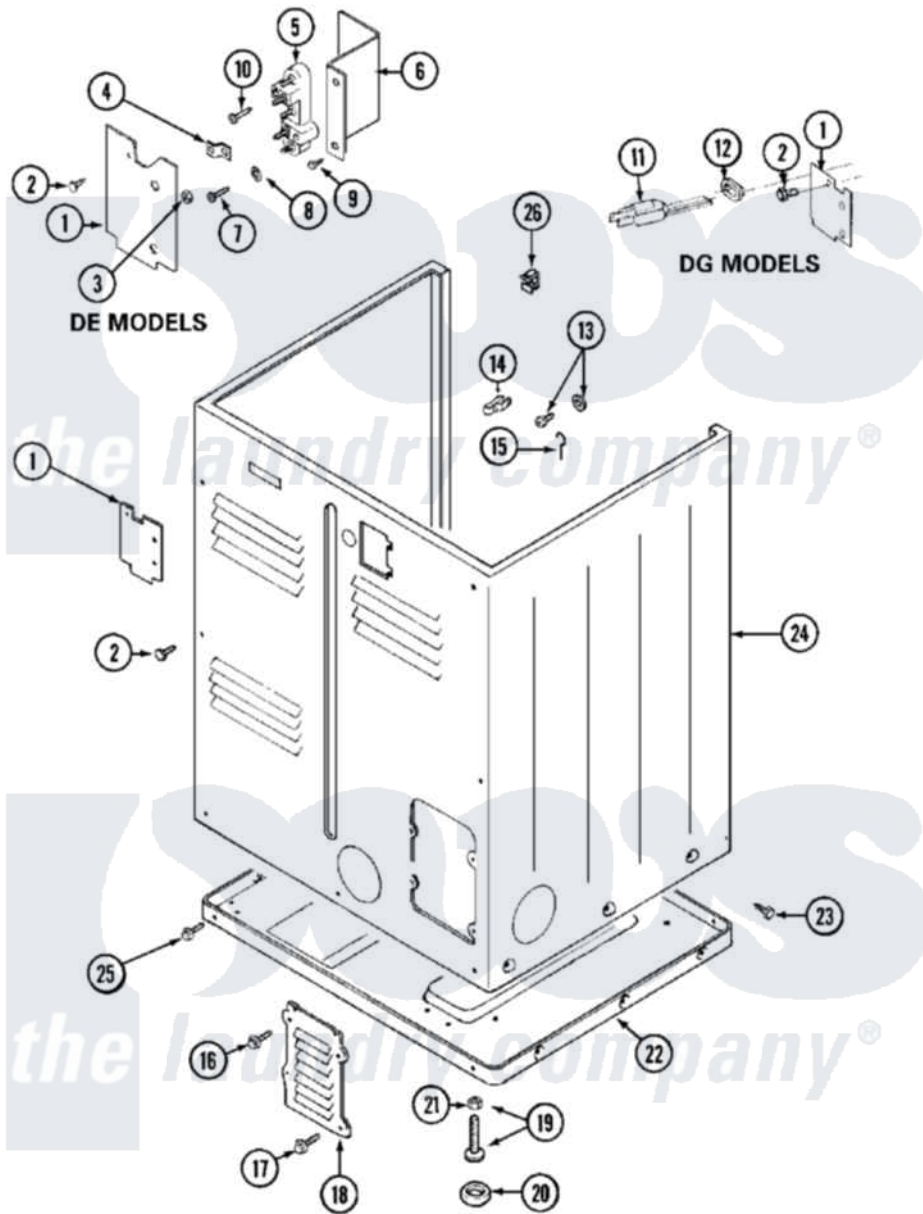

Maytag MDE10PSAGL 05 - CABINET-REAR

Maytag [Commercial Maytag MDE10PSAGL Dryer Parts](#) Parts Diagram 05 - CABINET-REAR
 Click on the part number to view part

Item	Original Part Number	Replaced By	Status	Part Description
001	Y312905		Not Available	COVER, TERMINAL
002	Y313561			Screw---NA
003	311484	112432		Nut
004	Y312184			Strap, Grounding
005	400008			Block, Terminal
006	Y312904			Bracket, Terminal Block
007	Y312209	W10001200		Screw
008	910181			Lockwasher, Terminal Block
"	Y311270			Washer, Terminal Block
009	Y310632	1163839		Screw
010	NLA		Not Available	SCREW, GROUND STRAP
011	33001285		Not Available	CORD, POWER
012	216183			Grommet, Cord Export
013	NLA		Not Available	SCREW & WASHER ASSEMBLY
014	301548			Clamp, Ground Wire
				Ground Wire, Supp. Plts To

015	204807		Ground wire, Supp. Pile to Top Cover
016	Y313559		Screw
017	211294	90767	Screw, 8A X 3/8 HeX Washer Head Tapping
018	Y312951	Not Available	ACCESS COVER, BACK
019	Y305086		Adjustable Leg And Nut
020	Y314137		Foot, Rubber
021	Y052740	62739	Nut, Lock
022	Y303361	Not Available	BASE ASSY. (UPPER & LOWER)
023	213007		Xfor Cabinet See Cabinet, Back
024	NLA	Not Available	CABINET (WHT)
025	Y313561		Screw----NA
"	Y310632	1163839	Screw
026	Y310376		Clip, Door Switch Harness