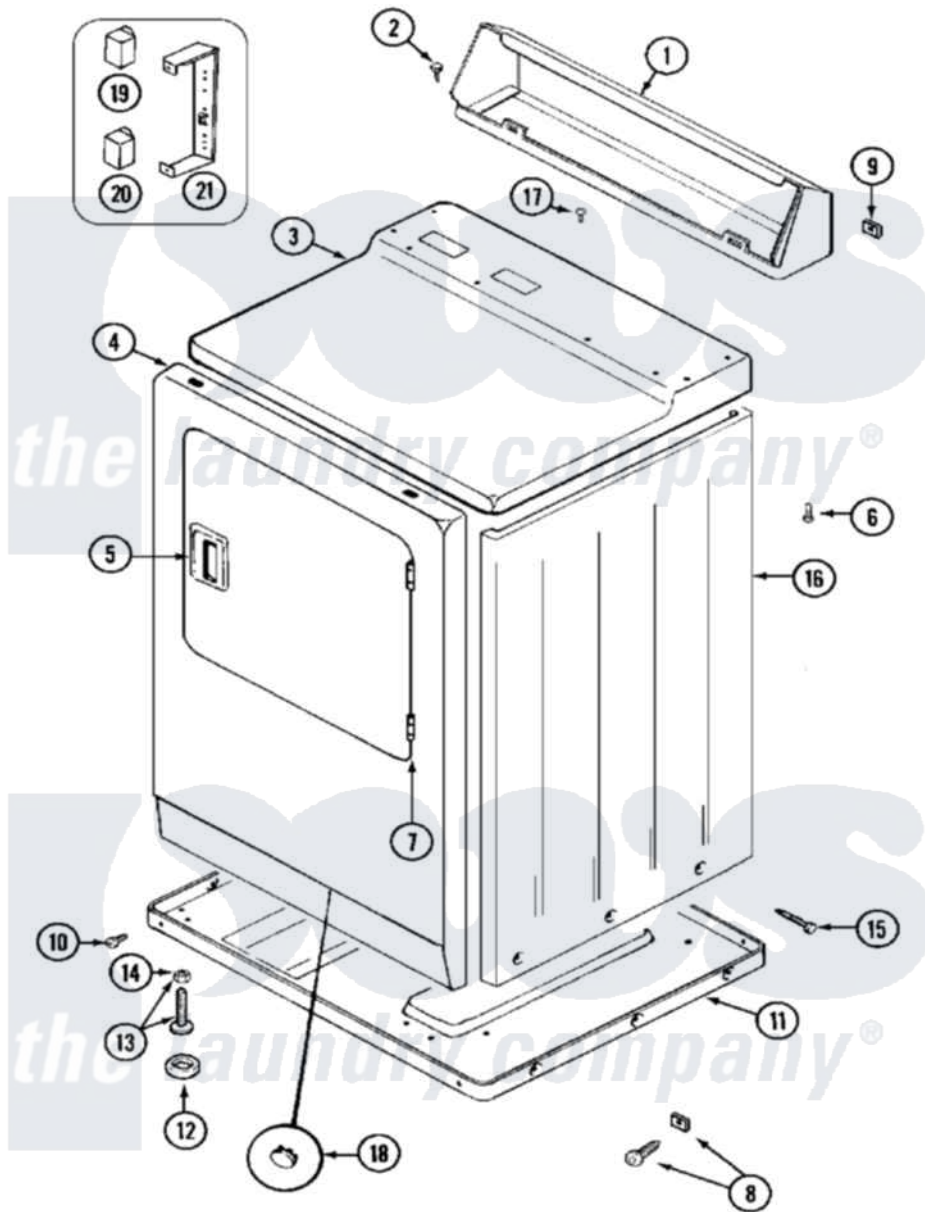

# Maytag MDE10PSAGW 03 - CABINET-FRONT

Maytag [Commercial Maytag MDE10PSAGW Dryer Parts](#) Parts Diagram 03 - CABINET-FRONT  
 Click on the part number to view part

Item	Original Part Number	Replaced By	Status	Part Description
001	NLA		Not Available	CONSOLE (WHT)
002	212276	<a href="#">W10116760</a>		Screw
003	33001163		Not Available	COVER, TOP (WHT)
"	33001164		Not Available	COVER, TOP (ALM)
004	NLA		Not Available	PANEL, FRONT (WHT)
005	<a href="#">33001241</a>			Handle, Door
"	33001254	<a href="#">37001047</a>		Handle, Door
006	<a href="#">214354</a>			Screw, Top Cover To Cabnt.
007	<a href="#">33001230</a>			Hinge, Door
008	<a href="#">204439</a>			Screw And Fstner Assembly
009	<a href="#">215075</a>			Fastener, Control Panel To Console
010	<a href="#">Y313561</a>			Screw---NA
"	Y310632	<a href="#">1163839</a>		Screw
011	Y303361		Not Available	BASE ASSY. (UPPER & LOWER)
012	<a href="#">Y314137</a>			Foot, Rubber

013	<a href="#">Y305086</a>		Adjustable Leg And Nut
014	<a href="#">Y052740</a>	<a href="#">62739</a>	Nut, Lock
015	<a href="#">213007</a>		Xfor Cabinet See Cabinet, Back
016	NLA		Not Available
017	210186	<a href="#">3370225</a>	CABINET (WHT) Screw
018	33001132	<a href="#">33002342</a>	Plug, Sifht Hole
"	33001168		Not Available
"			PLUG, SIGHT HOLE (ALM)
019	<a href="#">206421</a>		Relay, Motor Reversing
020	<a href="#">306398</a>		Relay, Heater
021	212949	<a href="#">22001866</a>	Screw, Relay
"	<a href="#">Y313561</a>		Screw---NA
"	<a href="#">314627</a>		Bracket, Relays
"	Y251119	<a href="#">3177991</a>	Screw
"	Y310632	<a href="#">1163839</a>	Screw