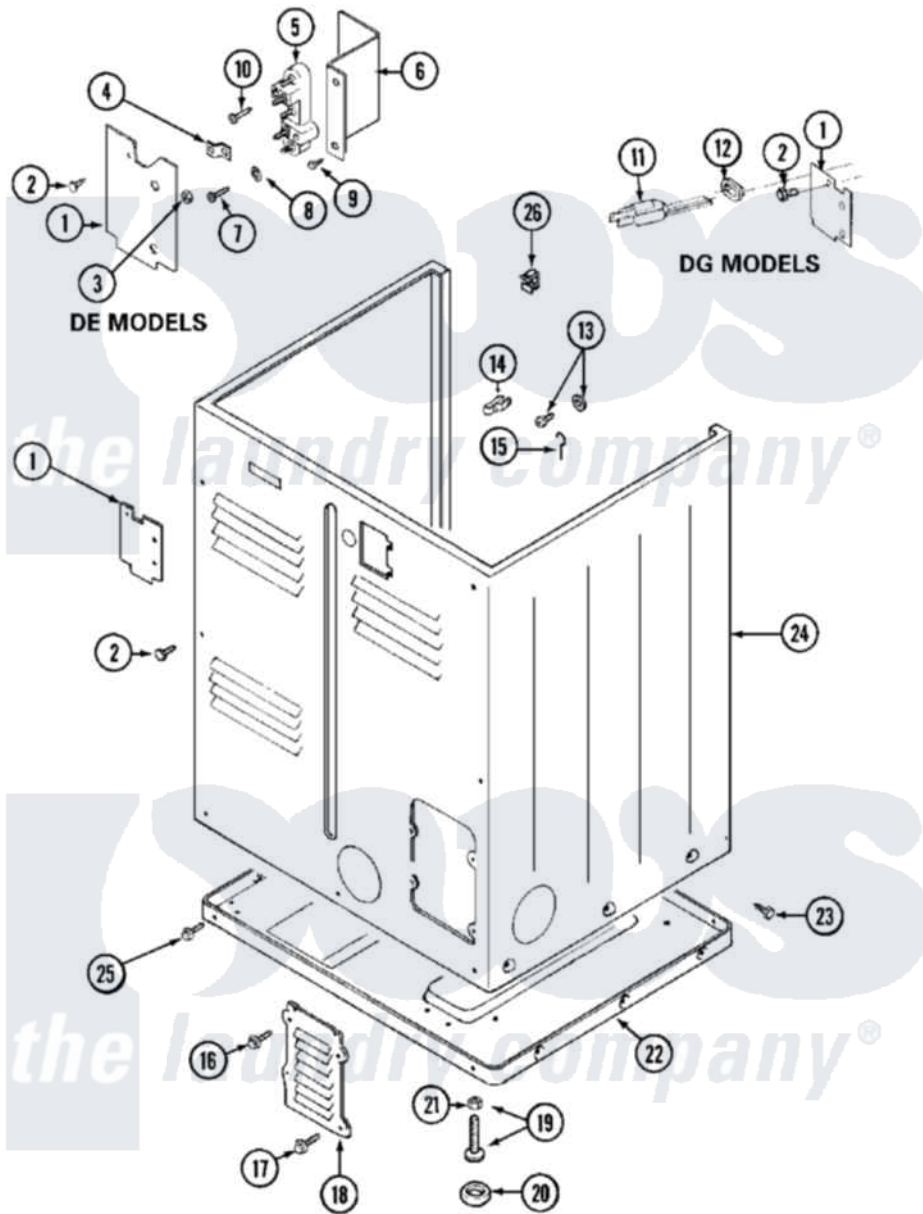

Maytag MDE10PSAGW 05 - CABINET-REAR

Maytag [Commercial Maytag MDE10PSAGW Dryer Parts](#) Parts Diagram 05 - CABINET-REAR
 Click on the part number to view part

Item	Original Part Number	Replaced By	Status	Part Description
001	Y312905		Not Available	COVER, TERMINAL
002	Y313561			Screw---NA
003	311484	112432		Nut
004	Y312184			Strap, Grounding
005	400008			Block, Terminal
006	Y312904			Bracket, Terminal Block
007	Y312209	W10001200		Screw
008	910181			Lockwasher, Terminal Block
"	Y311270			Washer, Terminal Block
009	Y310632	1163839		Screw
010	NLA		Not Available	SCREW, GROUND STRAP
011	33001285		Not Available	CORD, POWER
012	216183			Grommet, Cord Export
013	NLA		Not Available	SCREW & WASHER ASSEMBLY
014	301548			Clamp, Ground Wire
				Ground Wire, Supp. Blt To

015	204807		Ground wire, Supp. Pile to Top Cover
016	Y313559		Screw
017	211294	90767	Screw, 8A X 3/8 HeX Washer Head Tapping
018	Y312951	Not Available	ACCESS COVER, BACK
019	Y305086		Adjustable Leg And Nut
020	Y314137		Foot, Rubber
021	Y052740	62739	Nut, Lock
022	Y303361	Not Available	BASE ASSY. (UPPER & LOWER)
023	213007		Xfor Cabinet See Cabinet, Back
024	NLA	Not Available	CABINET (WHT)
025	Y313561		Screw----NA
"	Y310632	1163839	Screw
026	Y310376		Clip, Door Switch Harness