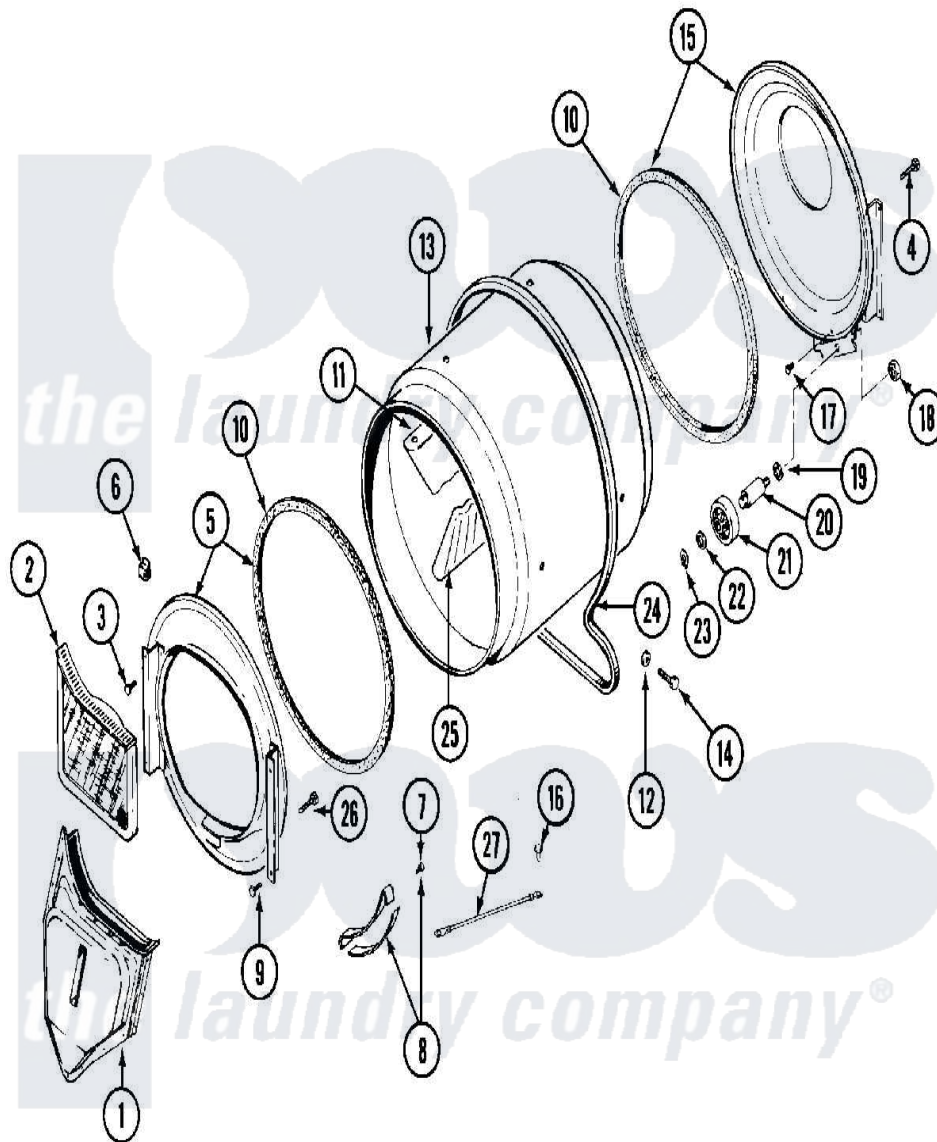

Maytag MDE10PSAGW 06 - TUMBLER

Maytag [Commercial Maytag MDE10PSAGW Dryer Parts](#) Parts Diagram 06 - TUMBLER
 Click on the part number to view part

Item	Original Part Number	Replaced By	Status	Part Description
001	33001016			Outlet Duct Assembly
002	33001170	33002970		Lint Filte
003	NLA		Not Available	SCREW, TUMBLER SUPPORT
004	Y313561			Screw---NA
005	33001179			Front, Tumbler
006	Y310376			Clip, Door Switch Harness
007	210720			Rivet, Bearing To Tumbler Frnt
008	306508			Tumbler Bearing Kit ---W
009	Y310632	1163839		Screw
010	314820			Seal, Tumbler
011	33001012			Baffle
012	314158			Washer, Baffle To Tumbler
013	33001108		Not Available	DRYER TUMBLER, W/O BAFFLES
014	Y310759			Screw, Tumbler Baffles
015	33001178			Back, Tumbler

016	910343	488234	Screw 8-32 X 1/4
017	Y310632	1163839	Screw
018	312538	33001443	Nut, Hex
019	Y313347	312535	Washer, Vault Mounting Brk.
020	Y312948	6-3129480	Shaft- Tumbler
021	Y303373	12001541	Drum Roller/Washer Assembly--W
022	312535		Washer, Vault Mounting Brk.
023	410233	9703438	Ring-Retrn
024	Y312959		Poly "V" Belt For Tumbler
025	33001004		Baffle, Tall
026	Y314110	33002917	Screw, No.10-16
027	901220		Ground Wire