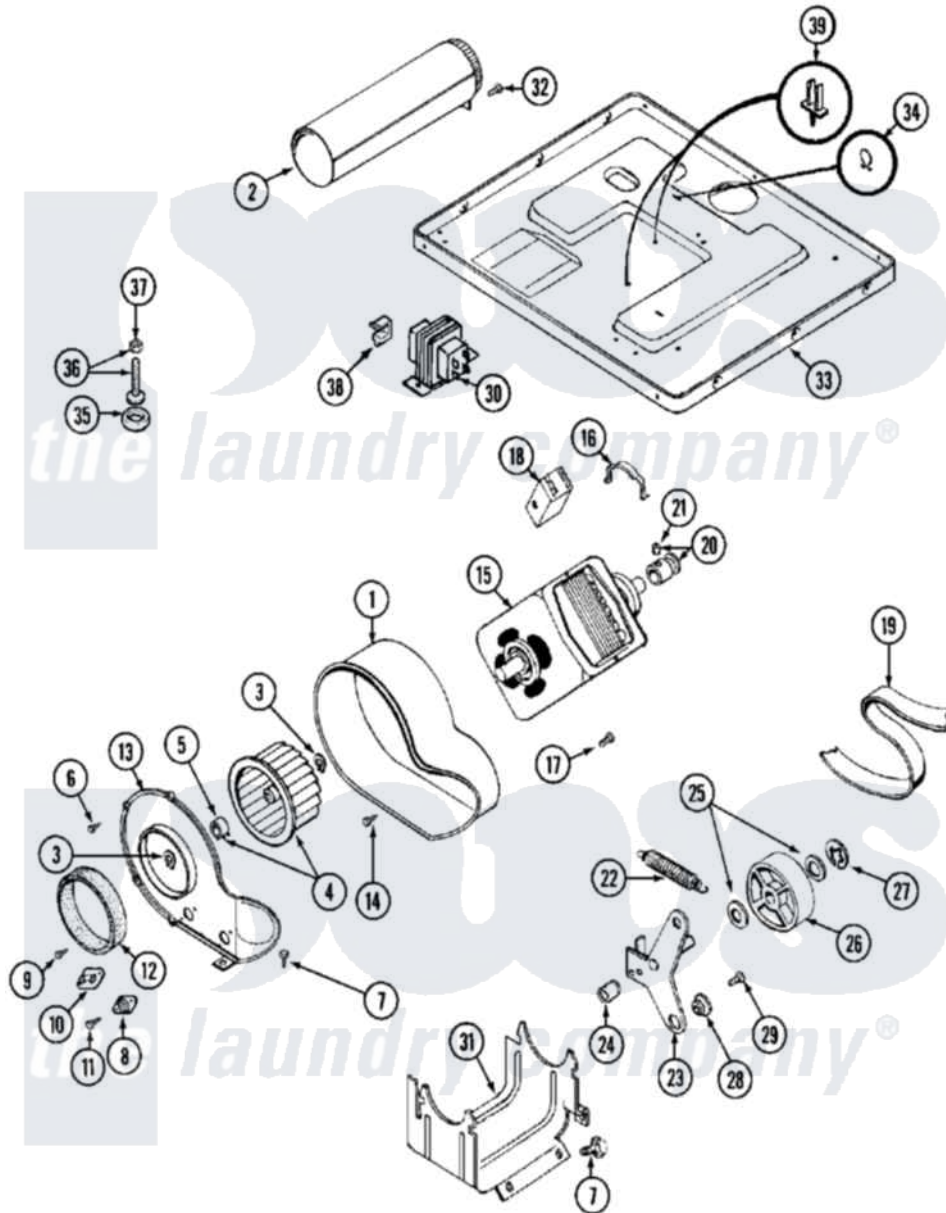

# Maytag MDE10PSAGW 08 - MOTOR DRIVE

Maytag [Commercial Maytag MDE10PSAGW Dryer Parts](#) Parts Diagram 08 - MOTOR DRIVE  
 Click on the part number to view part

Item	Original Part Number	Replaced By	Status	Part Description
001	<a href="#">Y312893</a>			Housing, Blower
002	<a href="#">Y303442</a>			EXHAUST DUCT ASSEMBLY
003	410233	<a href="#">9703438</a>		Ring-Retrn
004	<a href="#">Y303836</a>			Blower Wheel Assembly And Clamp
005	<a href="#">312967</a>			Clamp, Blower Housing
006	Y312961	<a href="#">W10116751</a>		Screw
007	<a href="#">Y313561</a>			Screw---NA
008	<a href="#">306056</a>			Thermistor Temp. Control Part Not Used Mde/G26pc Only.
"	Y303391	<a href="#">33303391</a>		Thermostat, Cycling
009	<a href="#">211294</a>	<a href="#">90767</a>		Screw, 8A X 3/8 HeX Washer Head Tapping
010	<a href="#">306604</a>			Cut-Off, Thermal Part Not Used
011	NLA		Not Available	SCREW, THERMAL CUT-OFF
012	<a href="#">Y312901</a>			Seal, Housing Cover
013	314778		Not Available	COVER, BLOWER HOUSING