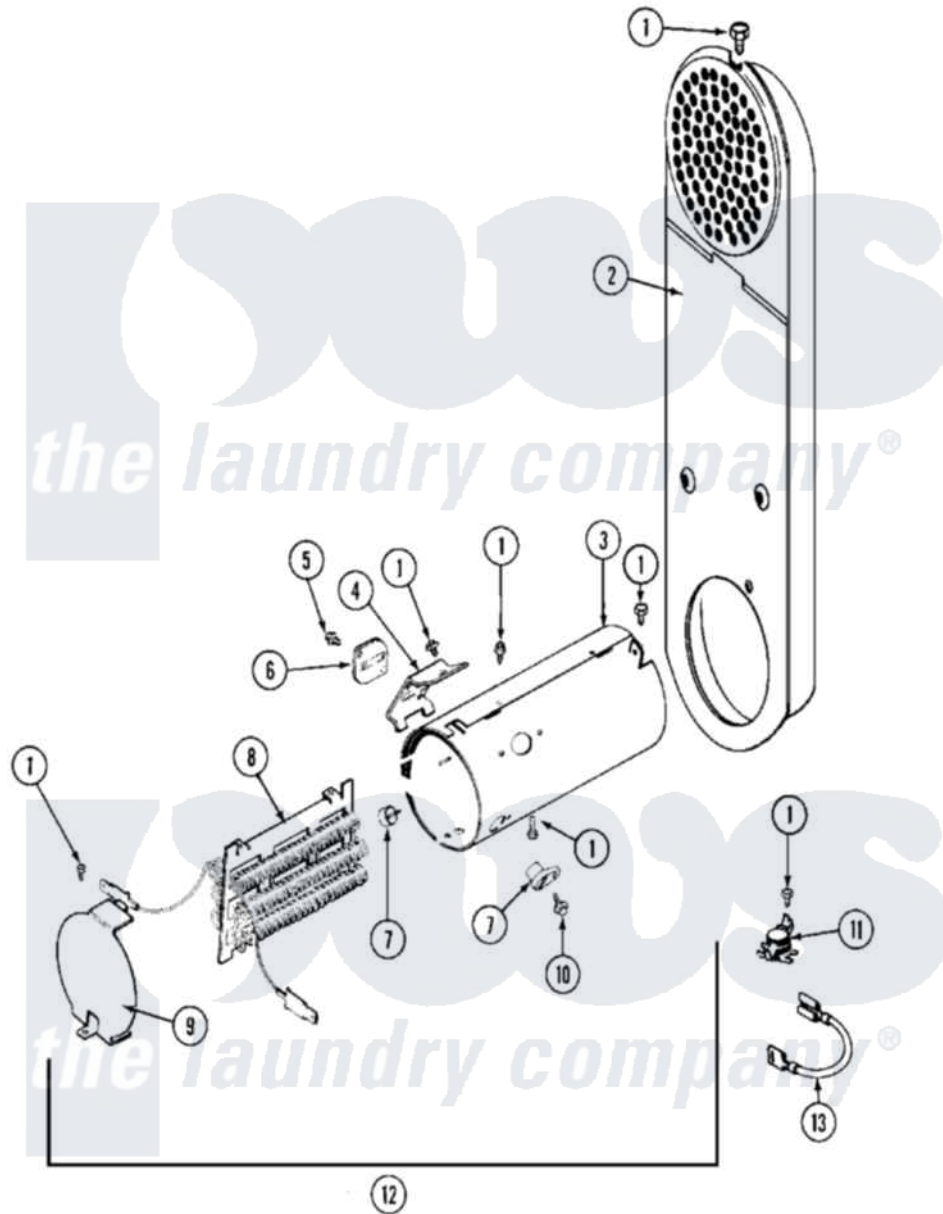

Maytag MDE11CSACL 07 - HEATER

Maytag [Commercial Maytag MDE11CSACL Dryer Parts](#) Parts Diagram 07 - HEATER
 Click on the part number to view part

Item	Original Part Number	Replaced By	Status	Part Description
001	211294	90767		Screw, 8A X 3/8 HeX Washer Head Tapping
002	308503		Not Available	INLET DUCT ASSEMBLY
003	314995			Enclosure, Heater
004	315346			Bracket, Thermal Fuse
005	NLA		Not Available	SCREW, THERMAL FUSE
006	307473			Fuse, Thermal
007	314998			Insulator, Terminal
008	308614			Heater Sub-Assembly
"	Y308613	W10116747		Heater
009	314999			Shield, Radiant
010	NLA		Not Available	SCREW, TERMINAL INSULATOR
011	303396			Thermostat, Hi-Limit
"	308217			Thermostat, Hi-Limit
012	307179			Heater Assembly
013	Y307173			Wire, Jumper