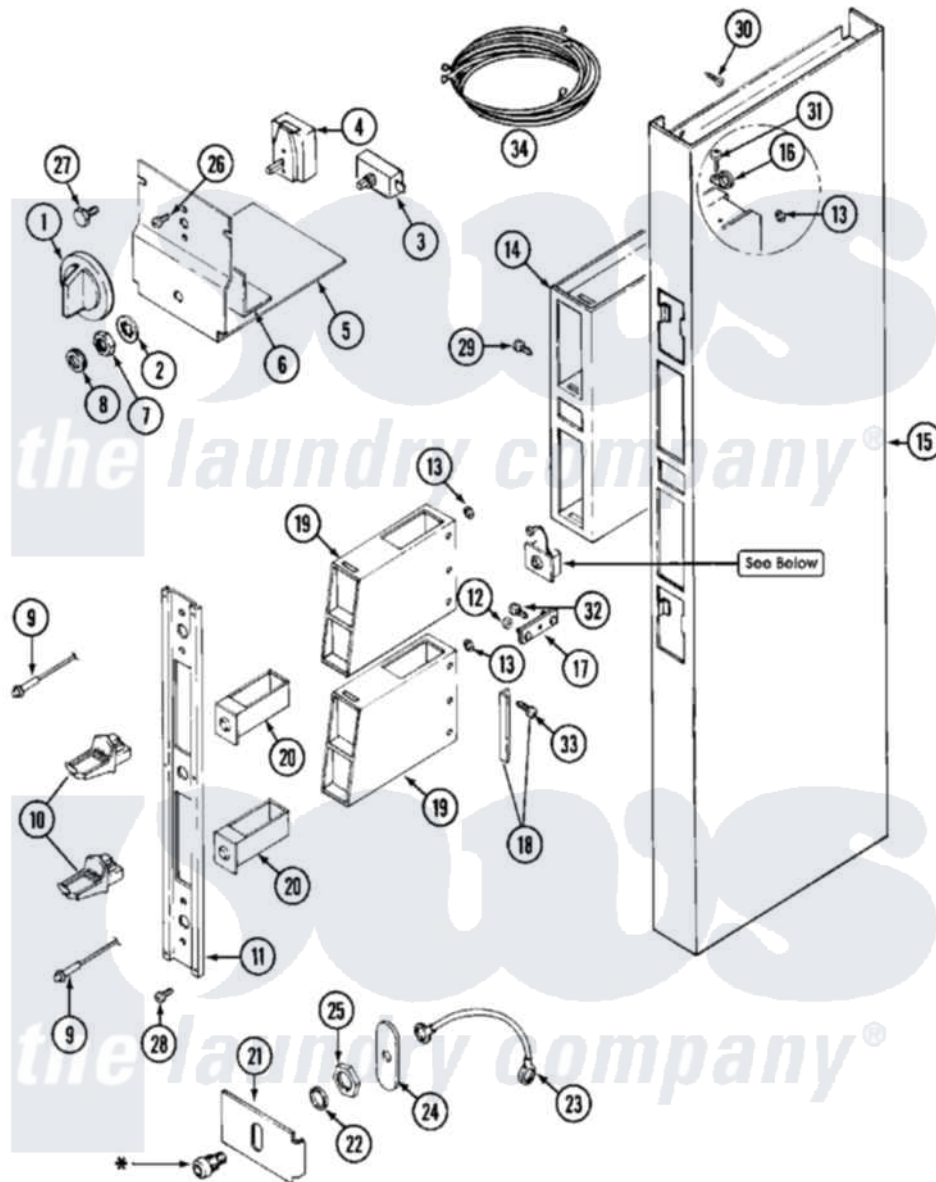

Maytag MDE11CSACW 01 - CONTROL CENTER SHROUD

* Contact your Commercial Distributor For Security Items.

Maytag [Commercial Maytag MDE11CSACW Dryer Parts](#) Parts Diagram 01 - CONTROL CENTER SHROUD
 Click on the part number to view part

Item	Original Part Number	Replaced By	Status	Part Description
001	205663			Knob For Selector Switch
002	312751			Lockwasher, Start Switch
003	306940	W10149462		Switch, Push-To-Start
004	307253			Switch, Cycle Selector
005	Y314261			Switch And Relay Bracket
006	NLA		Not Available	INSULATOR, SWITCH
007	Y312706	422617		Nut
008	Y312702			Knurled Nut, Start Switch
009	303963		Not Available	LIGHT, INDICATOR
010	NLA		Not Available	SLIDE, MAYTAG COIN
011	315037		Not Available	PANEL, VAULT
012	Y052740	62739		Nut, Lock
013	Y313671	33001303		Grommet, Plate Hole
014	211294	90767		Screw, 8A X 3/8 HeX Washer Head Tapping
"	305534		Not Available	VAULT ASSEMBLY
"	Y313559			Screw

015	211294	90767	Screw, 8A X 3/8 HeX Washer Head Tapping
"	NLA	Not Available	SHROUD, CONTROL (WHT)
"	NLA	Not Available	SCREW, SHROUD
016	910768	M0280301	Tie Electr
017	NLA	Not Available	STRAP, MOUNTING
018	NLA	Not Available	STOP, COIN METER
019	Y307081		Coin Meter Weld Assembly
"	NLA	Not Available	(ALM)
020	205423	208883	Coin Box K
"	205423L	208883	Coin Box K
021	313428	Not Available	PLATE FOR LATCH
022	NLA	Not Available	WASHER, LATCH
023	211168	W10139210	Screw, 8-18 X 5/16
"	Y303981		Ground Wire For Latch
024	Y313427	206637	Lock Kit
025	212328	W10139762	Hex Nut, 3/4-27
026	Y313588	488234	Screw 8-32 X 1/4
027	212276	W10116760	Screw
028	Y313424		Screw, Vault Panel
029	211294	90767	Screw, 8A X 3/8 HeX Washer Head Tapping
"	Y313559		Screw
030	213648	98165	Screw
031	211168	W10139210	Screw, 8-18 X 5/16
032	212276	W10116760	Screw
033	Y014872		Screw, Coin Meter Stop -
034	308314		(UPPER-DE) (CAN)
"	33001515		Wire Harness, Main
"	33001516		(LWR)
"	33001558		Wire Harness, Main
"	33001559		(UPR)
"	NLA	Not Available	WIRE HARNESS, MAIN (UPR)
"	Y308313		Wire Harness, Main