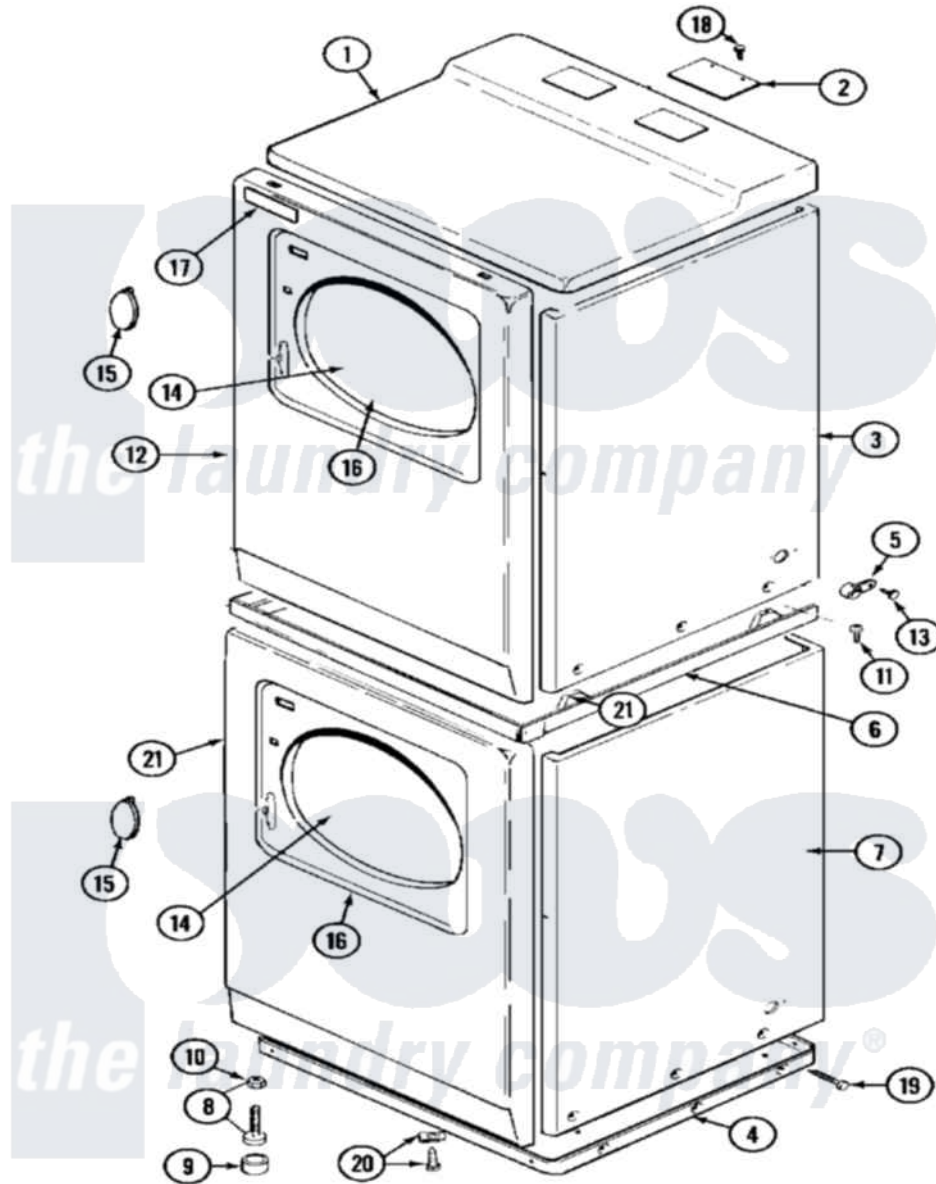

Maytag MDE11CSACW 03 - FRONT

Maytag [Commercial Maytag MDE11CSACW Dryer Parts](#) Parts Diagram 03 - FRONT
 Click on the part number to view part

Item	Original Part Number	Replaced By	Status	Part Description
001	33001161		Not Available	TOP COVER ASSEMBLY (WHT)
"	33001165			Top Cover Assembly
"	NLA		Not Available	(ALM)
002	NLA		Not Available	PLATE, COVER
003	NLA		Not Available	CABINET (UPR-ALM)
004	306530		Not Available	BASE ASSEMBLY (LOWER)
005	910768	M0280301		Tie Electr
006	33001302			(WHT)
"	911050	4312464		Screw
"	NLA		Not Available	SPACER ASSEMBLY (ALM)
"	Y310632	1163839		Screw
007	NLA		Not Available	CABINET (LWR-ALM)
008	Y302699	22003428		Leg, Adjustable
009	210684			Foot, Adjustable Leg
010	210385			Lock Nut For Adjustable Leg
011	314663	214354		Screw, Top Cover To Cabnt.

012	NLA		Not Available	PANEL, FRONT (WHT)
013	211168	W10139210		Screw, 8-18 X 5/16
014	33001203		Not Available	PANEL, CLEAR INNER (W/SEAL)
015	314939			Handle, Door
"	314974			Handle, Door
016	314967		Not Available	DOOR W/WINDOW OUTER HALF (WHT)
"	NLA		Not Available	(ALM)
017	NLA		Not Available	NAME PLATE
018	Y313559			Screw
019	213007			Xfor Cabinet See Cabinet, Back
020	204439			Screw And Fstner Assembly
021	310933	33002194		Nut, Speed