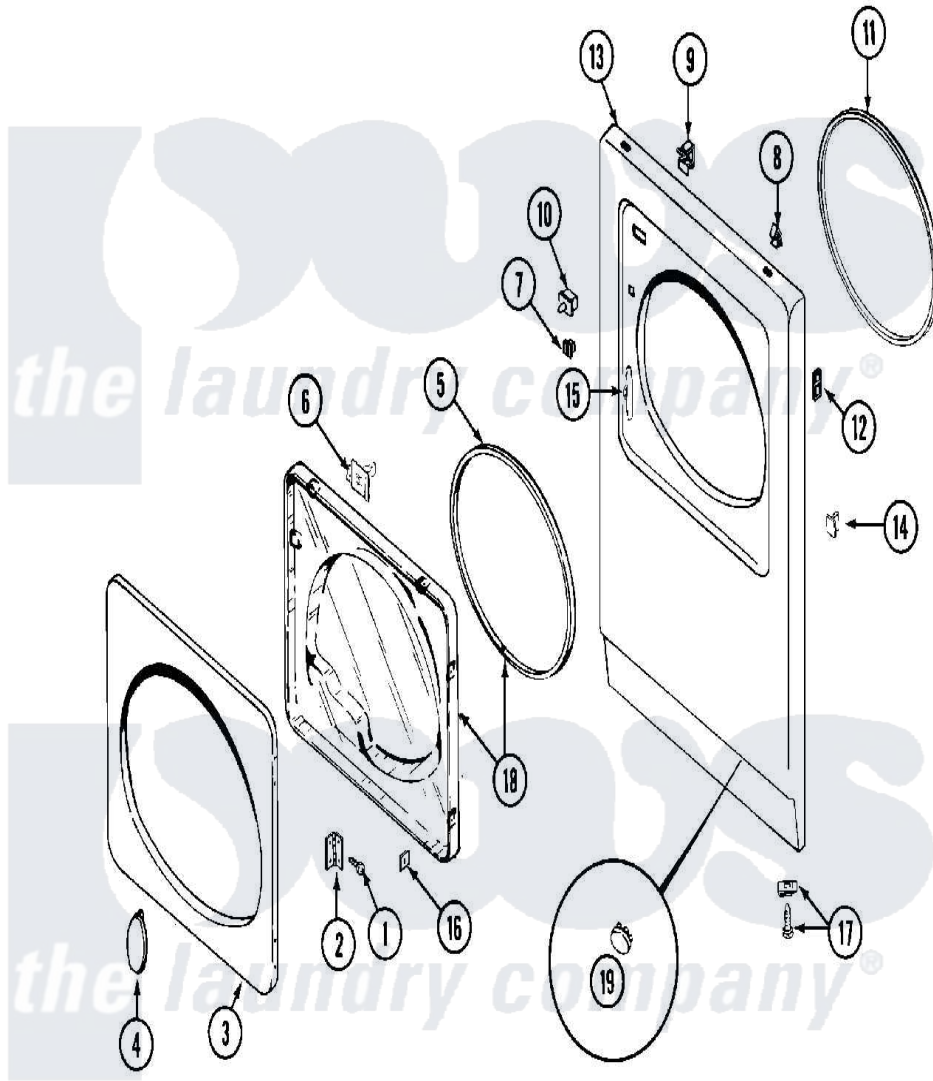

Maytag MDE11CSACW 04 - DOOR

Maytag [Commercial Maytag MDE11CSACW Dryer Parts](#) Parts Diagram 04 - DOOR
 Click on the part number to view part

Item	Original Part Number	Replaced By	Status	Part Description
001	Y314062			Screw, Door Hinge And Panel
002	33001230			Hinge, Door
003	314967		Not Available	DOOR W/WINDOW OUTER HALF (WHT)
"	NLA		Not Available	(ALM)
004	314939			Handle, Door
"	314974			Handle, Door
005	33001192			Seal, Door
006	33001305			Strike, Door
007	Y304578	LA-1003		Door Catch Kit
008	212982	22001650		Fastener, Spring
009	Y310376			Clip, Door Switch Harness
010	33001509	W10169313		Switch-Dor
"	Y305753	W10169313		Switch-Dor
011	314937			Seal, Front Panel
012	NLA		Not Available	SPEEDNUT, HINGE SCREW
"	NLA		Not Available	SCREW, PLASTIC

013	NLA	Not Available	PANEL, FRONT (WHT)
014	NLA	Not Available	PLUG, DOOR CATCH
015	33001175		Cover, Hinge Hole
"	33001176		Cover, Hinge Hole
016	Y313910		Clip, Door Liner To Outer Panel
017	204439		Screw And Fstner Assembly
018	33001203	Not Available	PANEL, CLEAR INNER (W/SEAL)
019	33001132	33002342	Plug, Sifht Hole
"	33001168	Not Available	PLUG, SIGHT HOLE (ALM)