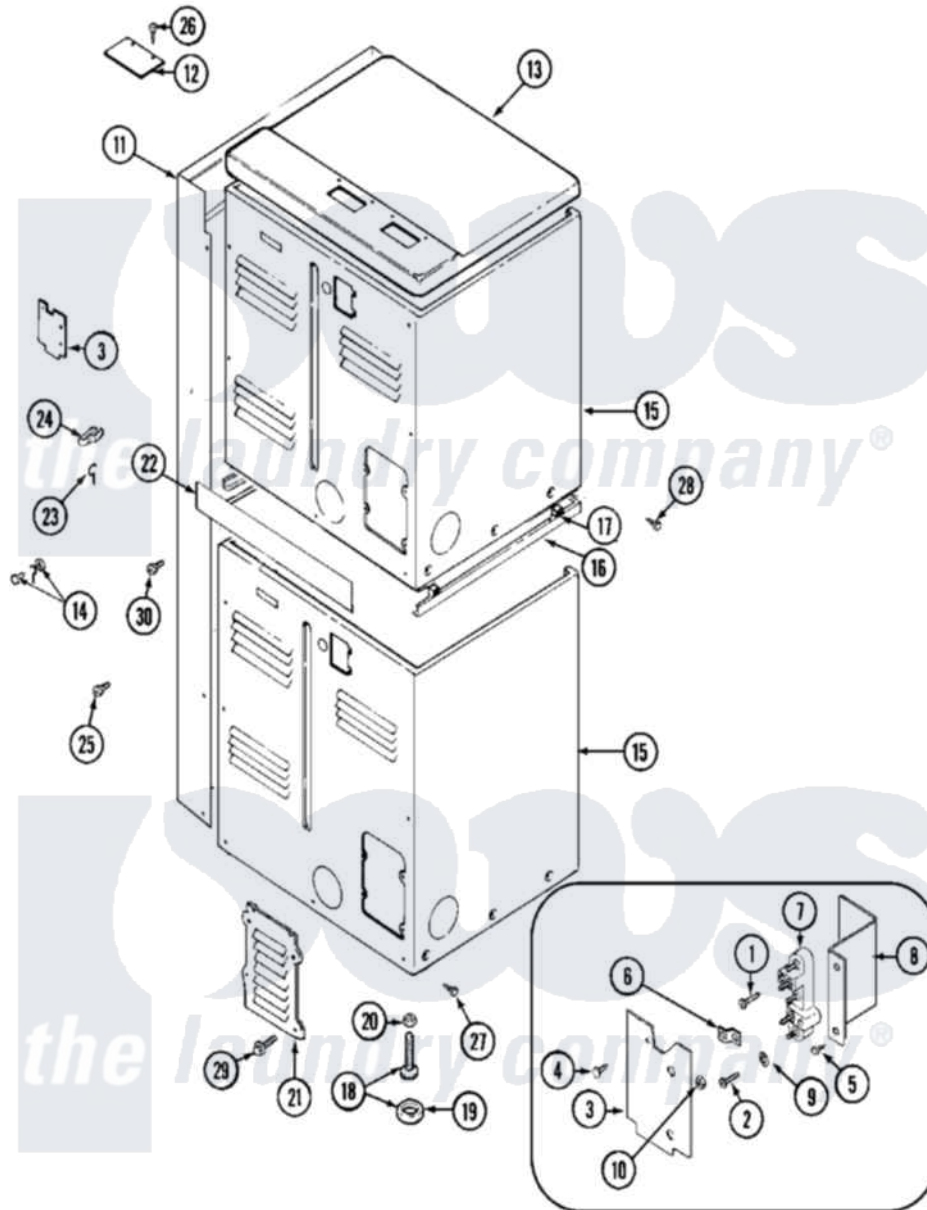

Maytag MDE11CSACW 05 - REAR

Maytag [Commercial Maytag MDE11CSACW Dryer Parts](#) Parts Diagram 05 - REAR

[Click on the part number to view part](#)

Item	Original Part Number	Replaced By	Status	Part Description
001	NLA		Not Available	SCREW, GROUND STRAP
002	Y310632	1163839		Screw
003	Y312905		Not Available	COVER, TERMINAL
004	Y313561			Screw----NA
005	Y312209	W10001200		Screw
006	Y312184			Strap, Grounding
007	400008			Block, Terminal
008	Y312904			Bracket, Terminal Block
009	311093			Washer, Terminal Connection
"	Y311270			Washer, Terminal Block
010	311484	112432		Nut
011	NLA		Not Available	SHROUD, CONTROL (WHT)
012	NLA		Not Available	PLATE, TOP COVER
013	33001161		Not Available	TOP COVER ASSEMBLY (WHT)
"	33001165			Top Cover Assembly
"	NLA		Not Available	(ALM)

014	NLA		Not Available	SCREW & WASHER ASSEMBLY
015	NLA		Not Available	CABINET (UPR-ALM)
"	Y310632	1163839		Screw
016	33001302			(WHT)
"	NLA		Not Available	SPACER ASSEMBLY (ALM)
017	310933	33002194		Nut, Speed
018	Y302699	22003428		Leg, Adjustable
019	210684			Foot, Adjustable Leg
020	210385			Lock Nut For Adjustable Leg
021	Y312951		Not Available	ACCESS COVER, BACK
022	NLA		Not Available	STRIP, FILLER
023	311155			Ground Wire And Clamp
024	301548			Clamp, Ground Wire
025	NLA		Not Available	SCREW, SHROUD
026	Y313559			Screw
027	213007			Xfor Cabinet See Cabinet, Back
028	NLA		Not Available	SCREW, SPACER ASSEMBLY
"	Y310632	1163839		Screw
029	211294	90767		Screw, 8A X 3/8 HeX Washer Head Tapping
"	Y313559			Screw
030	Y313561			Screw----NA
"	Y310632	1163839		Screw