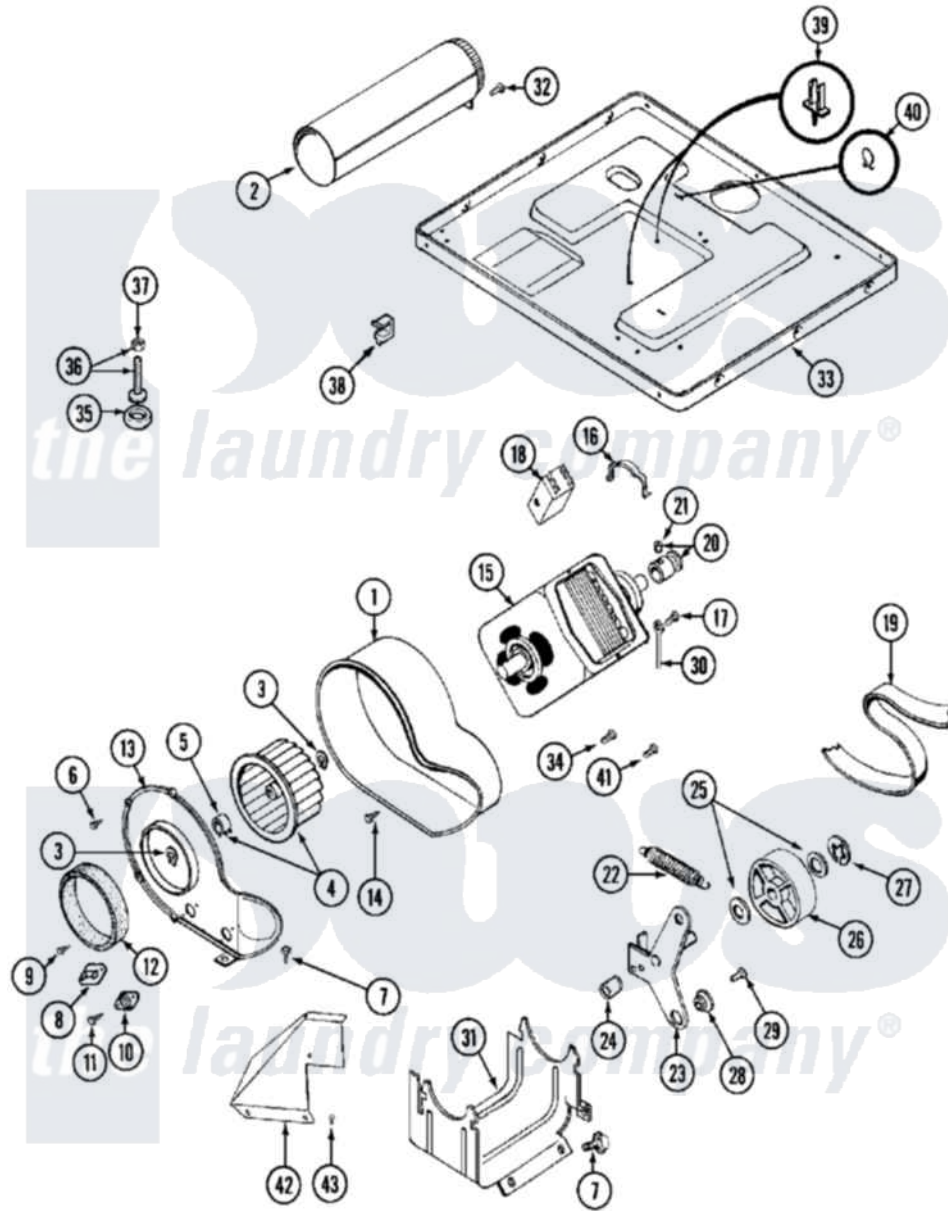

# Maytag MDE11CSACW 08 - MOTOR DRIVE

Maytag Commercial Maytag MDE11CSACW Dryer Parts Parts Diagram 08 - MOTOR DRIVE  
 Click on the part number to view part

Item	Original Part Number	Replaced By	Status	Part Description
001	<a href="#">Y312893</a>			Housing, Blower
002	<a href="#">Y303442</a>			EXHAUST DUCT ASSEMBLY
003	410233	<a href="#">9703438</a>		Ring-Retrn
004	<a href="#">Y303836</a>			Blower Wheel Assembly And Clamp
005	<a href="#">312967</a>			Clamp, Blower Housing
006	Y312961	<a href="#">W10116751</a>		Screw
007	<a href="#">Y313561</a>			Screw---NA
008	<a href="#">303392</a>			Thermostat, Cycling
"	<a href="#">306967</a>			Thermostat, Multi-Temp Part Not Used Mde26ct-MN Only
"	<a href="#">33001306</a>			Wire Harness, Thermostats
"	<a href="#">Y303225</a>			Thermostat, Permanent Press
009	<a href="#">211294</a>	<a href="#">90767</a>		Screw, 8A X 3/8 HeX Washer Head Tapping
010	<a href="#">306604</a>			Cut-Off, Thermal Part Not Used
011	NLA		Not Available	SCREW, THERMAL CUT-OFF