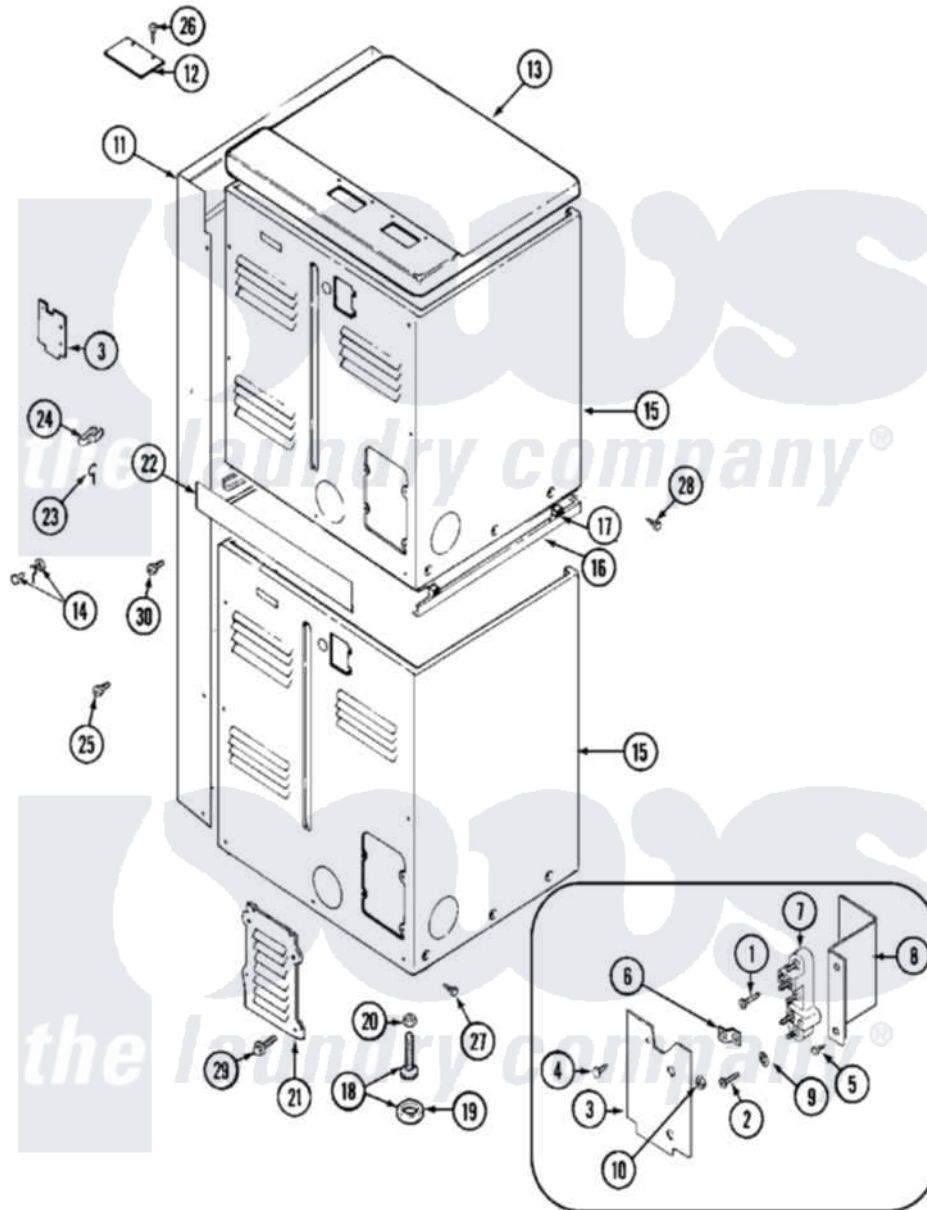

Maytag MDE11CSADL 06 - REAR

Maytag Commercial Maytag MDE11CSADL Dryer Parts Parts Diagram 06 - REAR
 Click on the part number to view part

Item	Original Part Number	Replaced By	Status	Part Description
001	NLA		Not Available	SCREW, GROUND STRAP
002	Y310632	1163839		Screw
003	Y312905		Not Available	COVER, TERMINAL
004	Y313561			Screw----NA
005	Y312209	W10001200		Screw
006	Y312184			Strap, Grounding
007	400008			Block, Terminal
008	Y312904			Bracket, Terminal Block
009	311093			Washer, Terminal Connection
"	Y311270			Washer, Terminal Block
010	311484	112432		Nut
011	NLA		Not Available	SHROUD, CONTROL (WHT)
012	NLA		Not Available	PLATE, TOP COVER
013	33001161		Not Available	TOP COVER ASSEMBLY (WHT)
"	33001165			Top Cover Assembly
"	NLA		Not Available	(ALM)

014	NLA		Not Available	SCREW & WASHER ASSEMBLY
015	NLA		Not Available	CABINET (UPR-ALM)
"	Y310632	1163839		Screw
016	33001302			(WHT)
"	NLA		Not Available	SPACER ASSEMBLY (ALM)
017	310933	33002194		Nut, Speed
018	Y302699	22003428		Leg, Adjustable
019	210684			Foot, Adjustable Leg
020	210385			Lock Nut For Adjustable Leg
021	Y312951		Not Available	ACCESS COVER, BACK
022	NLA		Not Available	STRIP, FILLER
023	311155			Ground Wire And Clamp
024	301548			Clamp, Ground Wire
025	NLA		Not Available	SCREW, SHROUD
026	Y313559			Screw
027	213007			Xfor Cabinet See Cabinet, Back
028	NLA		Not Available	SCREW, SPACER ASSEMBLY
"	Y310632	1163839		Screw
029	211294	90767		Screw, 8A X 3/8 HeX Washer Head Tapping
"	Y313559			Screw
030	Y313561			Screw----NA
"	Y310632	1163839		Screw