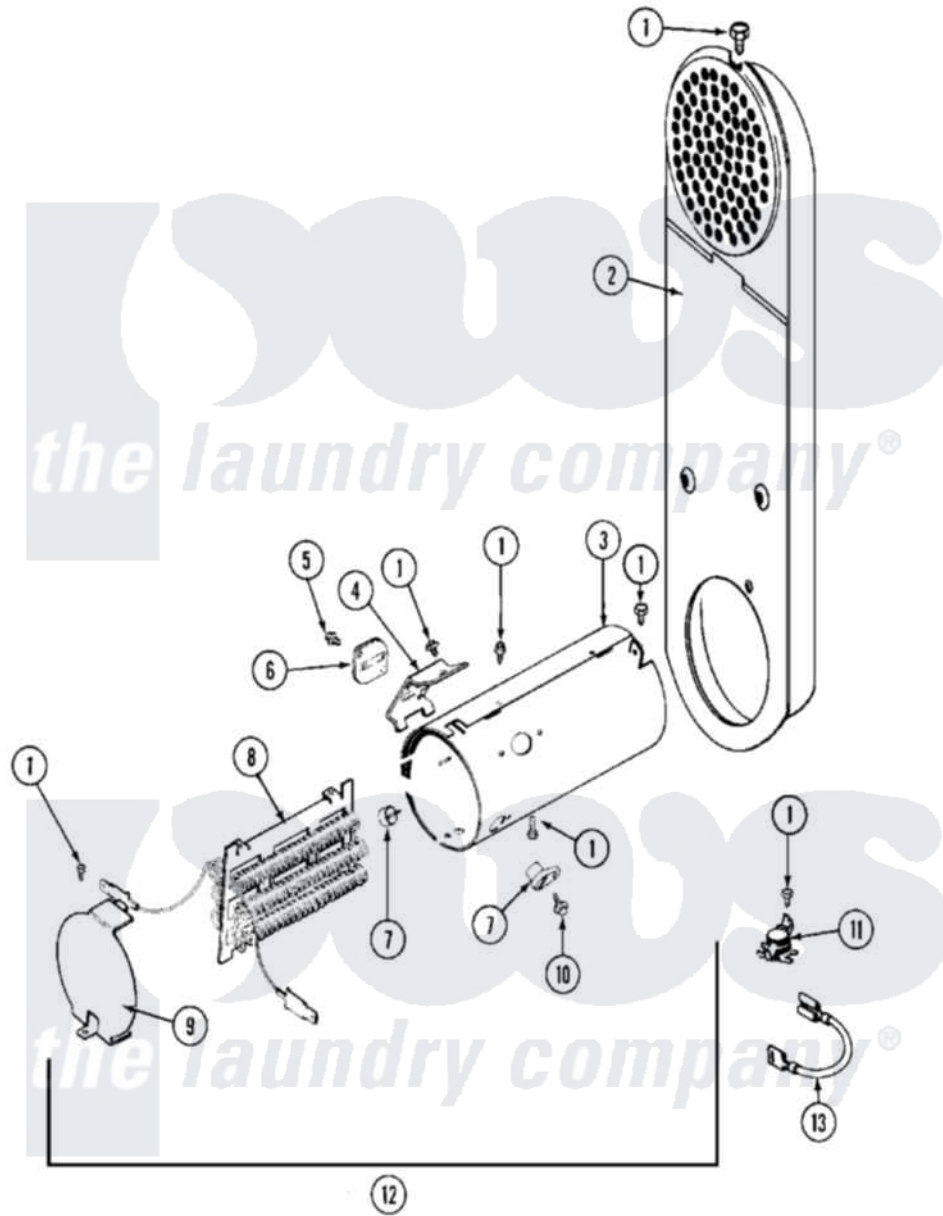

Maytag MDE11CSADL 08 - HEATER

Maytag [Commercial Maytag MDE11CSADL Dryer Parts](#) Parts Diagram 08 - HEATER
 Click on the part number to view part

Item	Original Part Number	Replaced By	Status	Part Description
001	211294	90767		Screw, 8A X 3/8 HeX Washer Head Tapping
002	308503		Not Available	INLET DUCT ASSEMBLY
003	314995			Enclosure, Heater
004	315346			Bracket, Thermal Fuse
005	NLA		Not Available	SCREW, THERMAL FUSE
006	307473			Fuse, Thermal
007	314998			Insulator, Terminal
008	308614			Heater Sub-Assembly
"	Y308613	W10116747		Heater
009	314999			Shield, Radiant
010	NLA		Not Available	SCREW, TERMINAL INSULATOR
011	303396			Thermostat, Hi-Limit
"	308217			Thermostat, Hi-Limit
012	307179			Heater Assembly
013	Y307173			Wire, Jumper