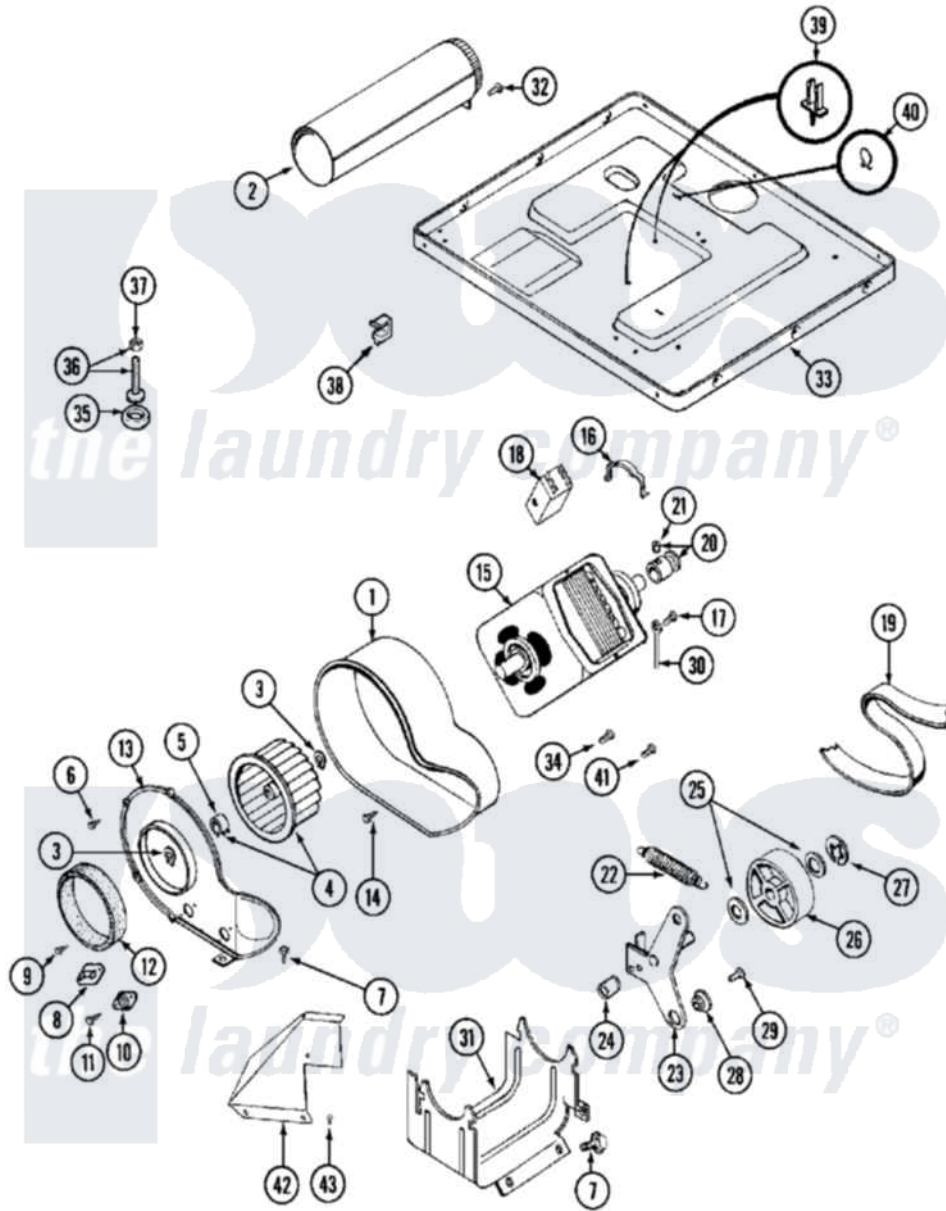

Maytag MDE11CSADL 09 - MOTOR DRIVE

Maytag [Commercial Maytag MDE11CSADL Dryer Parts](#) Parts Diagram 09 - MOTOR DRIVE
 Click on the part number to view part

Item	Original Part Number	Replaced By	Status	Part Description
001	Y312893			Housing, Blower
002	Y303442			EXHAUST DUCT ASSEMBLY
003	410233	9703438		Ring-Retrn
004	Y303836			Blower Wheel Assembly And Clamp
005	312967			Clamp, Blower Housing
006	Y312961	W10116751		Screw
007	Y313561			Screw----NA
008	303392			Thermostat, Cycling
"	306967			Thermostat, Multi-Temp Part Not Used Mde26ct-MN Only
"	33001306			Wire Harness, Thermostats
"	Y303225			Thermostat, Permanent Press
009	211294	90767		Screw, 8A X 3/8 HeX Washer Head Tapping
010	306604			Cut-Off, Thermal Part Not Used
011	NLA		Not Available	SCREW, THERMAL CUT-OFF