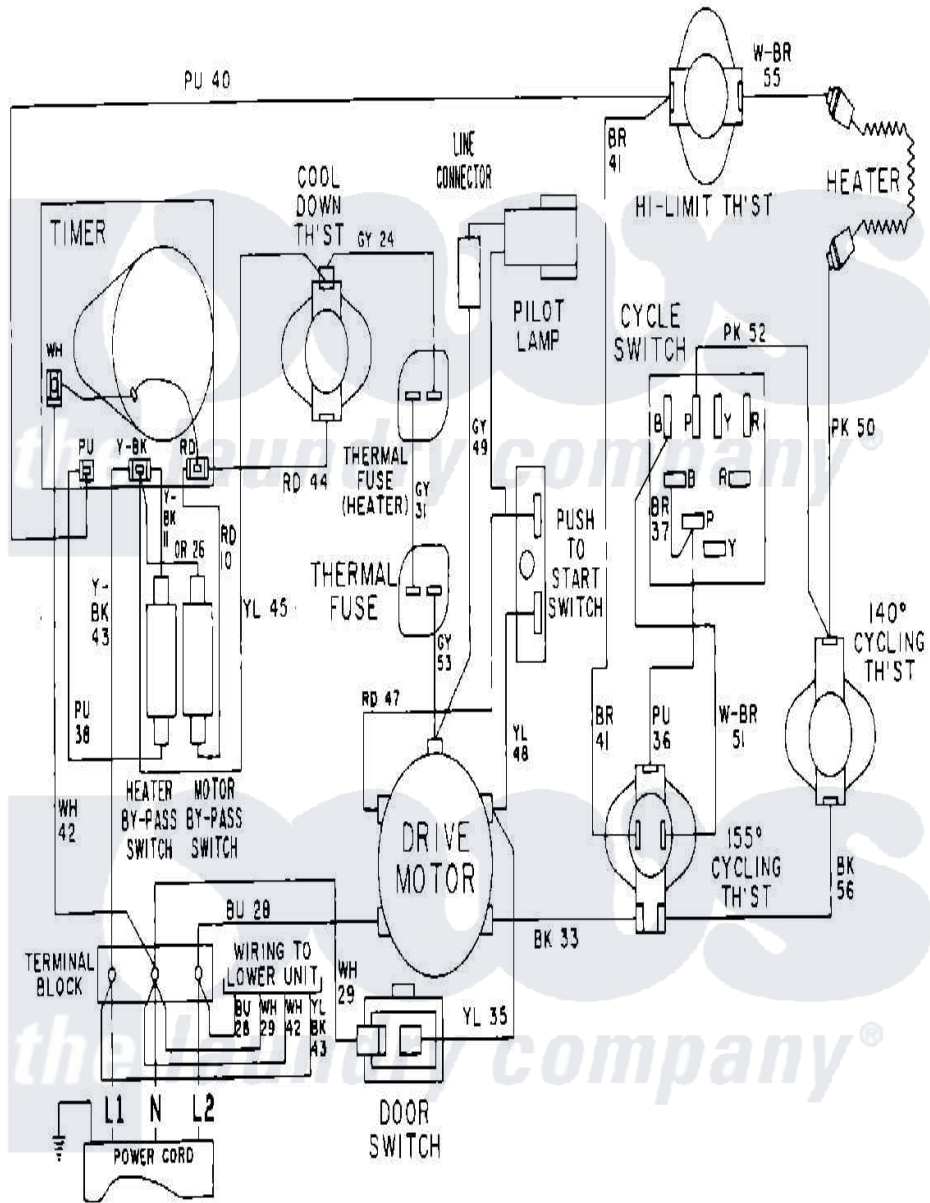

# Maytag MDE11CSADL 10 - WIRING INFORMATION

Maytag Commercial Maytag MDE11CSADL Dryer Parts Parts Diagram 10 - WIRING INFORMATION  
 Click on the part number to view part

Item	Original Part Number	Replaced By	Status	Part Description
001	NLA		Not Available	WIRING INFORMATION