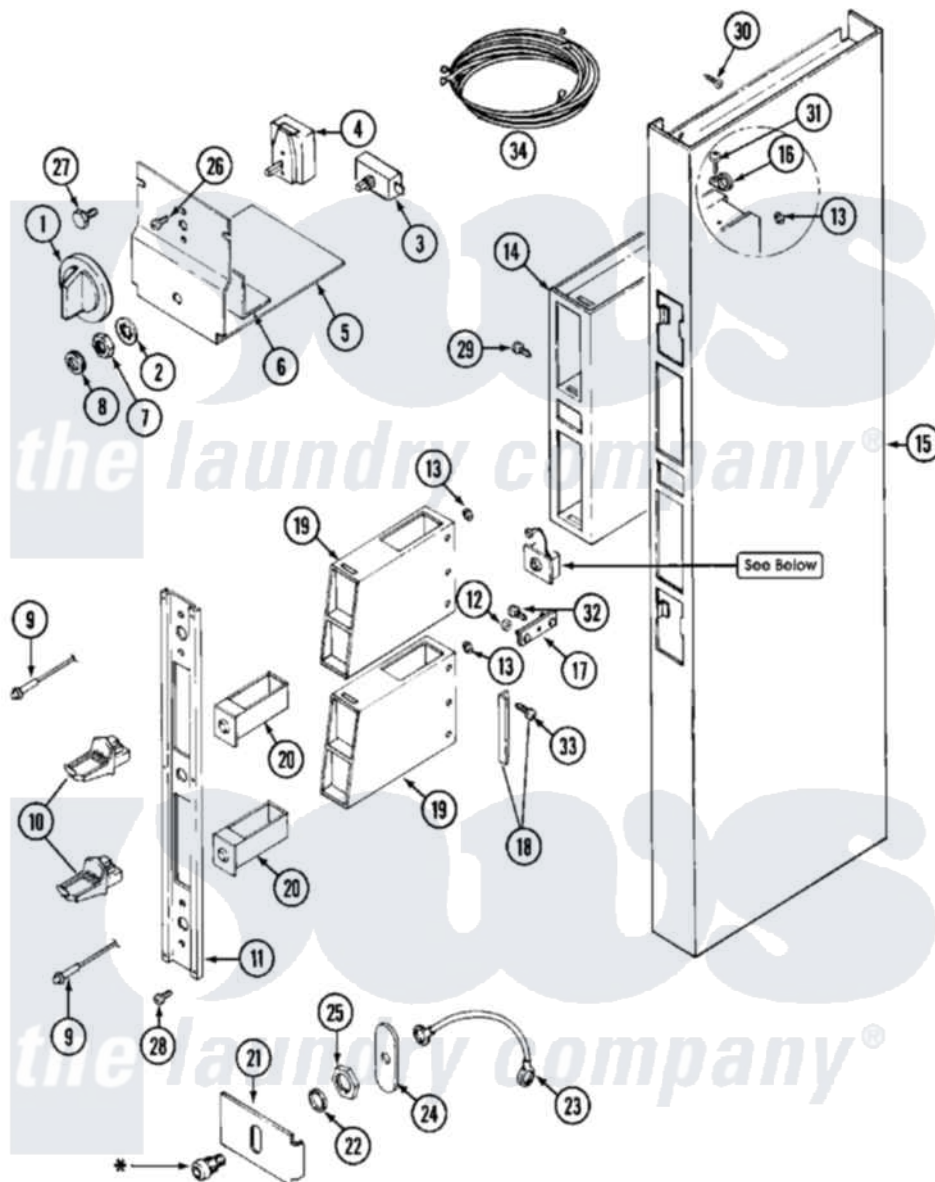

Maytag MDE11CSADW 01 - CONTROL CENTER SHROUD

* Contact your Commercial Distributor For Security Items.

Maytag [Commercial Maytag MDE11CSADW Dryer Parts](#) Parts Diagram 01 - CONTROL CENTER SHROUD
 Click on the part number to view part

Item	Original Part Number	Replaced By	Status	Part Description
001	205663			Knob For Selector Switch
002	312751			Lockwasher, Start Switch
003	306940	W10149462		Switch, Push-To-Start
004	307253			Switch, Cycle Selector
005	Y314261			Switch And Relay Bracket
006	NLA		Not Available	INSULATOR, SWITCH
007	Y312706	422617		Nut
008	Y312702			Knurled Nut, Start Switch
009	303963		Not Available	LIGHT, INDICATOR
010	NLA		Not Available	SLIDE, MAYTAG COIN
011	315037		Not Available	PANEL, VAULT
012	Y052740	62739		Nut, Lock
013	Y313671	33001303		Grommet, Plate Hole
014	211294	90767		Screw, 8A X 3/8 HeX Washer Head Tapping
"	305534		Not Available	VAULT ASSEMBLY
"	Y313559			Screw

015	211294	90767	Screw, 8A X 3/8 HeX Washer Head Tapping
"	NLA	Not Available	SHROUD, CONTROL (WHT)
"	NLA	Not Available	SCREW, SHROUD
016	910768	M0280301	Tie Electr
017	NLA	Not Available	STRAP, MOUNTING
018	NLA	Not Available	STOP, COIN METER
019	Y307081		Coin Meter Weld Assembly
"	NLA	Not Available	(ALM)
020	205423	208883	Coin Box K
"	205423L	208883	Coin Box K
021	313428	Not Available	PLATE FOR LATCH
022	NLA	Not Available	WASHER, LATCH
023	211168	W10139210	Screw, 8-18 X 5/16
"	Y303981		Ground Wire For Latch
024	Y313427	206637	Lock Kit
025	212328	W10139762	Hex Nut, 3/4-27
026	Y313588	488234	Screw 8-32 X 1/4
027	212276	W10116760	Screw
028	Y313424		Screw, Vault Panel
029	211294	90767	Screw, 8A X 3/8 HeX Washer Head Tapping
"	Y313559		Screw
030	213648	98165	Screw
031	211168	W10139210	Screw, 8-18 X 5/16
032	212276	W10116760	Screw
033	Y014872		Screw, Coin Meter Stop -
034	308314		(UPPER-DE) (CAN)
"	33001515		Wire Harness, Main
"	33001516		(LWR)
"	33001558		Wire Harness, Main
"	33001559		(UPR)
"	NLA	Not Available	WIRE HARNESS, MAIN (UPR)
"	Y308313		Wire Harness, Main