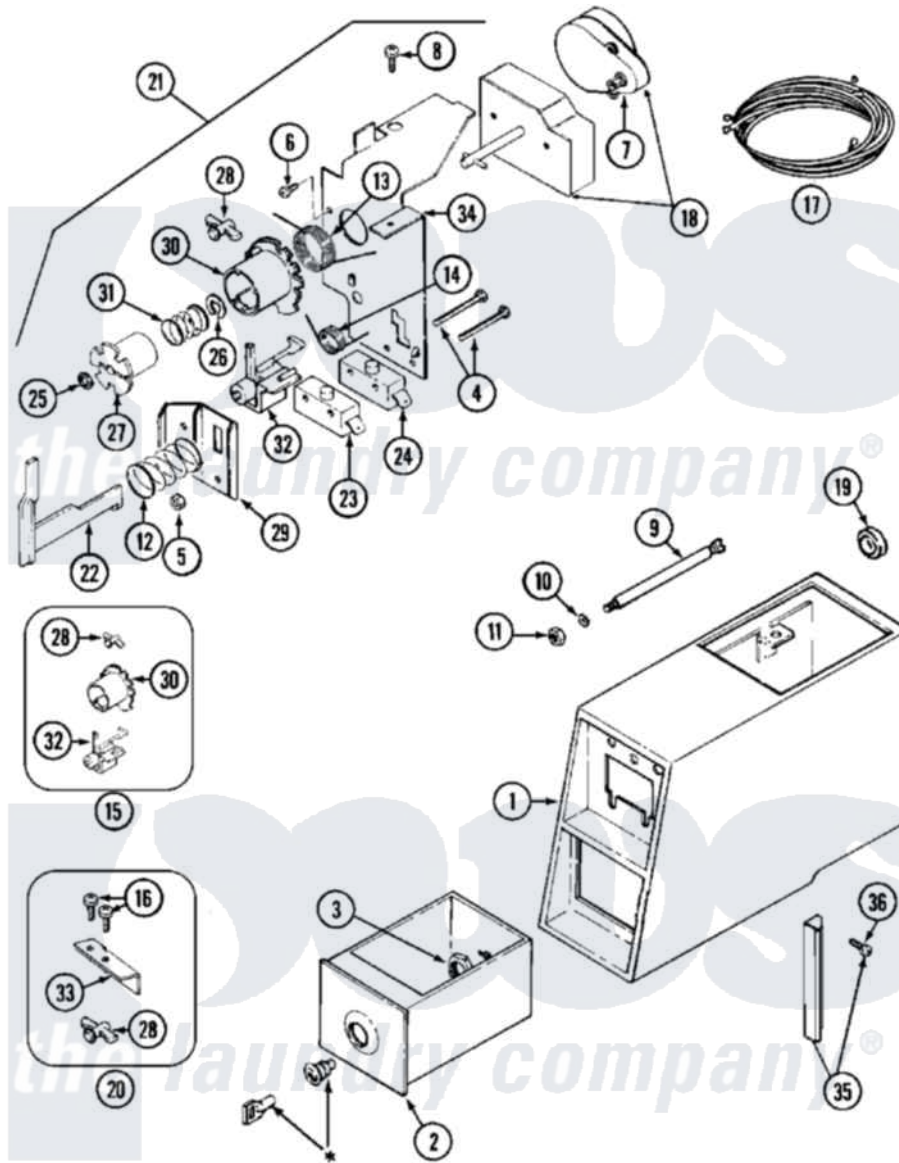

# Maytag MDE11CSADW 02 - CONTROL CENTER

\* CONTACT YOUR COMMERCIAL LAUNDRY DISTRIBUTOR

Maytag [Commercial Maytag MDE11CSADW Dryer Parts](#) Parts Diagram 02 - CONTROL CENTER  
 Click on the part number to view part

Item	Original Part Number	Replaced By	Status	Part Description
001	<a href="#">Y307081</a>			Coin Meter Weld Assembly
"	NLA		Not Available	(ALM)
002	205423	<a href="#">208883</a>		Coin Box K
"	205423L	<a href="#">208883</a>		Coin Box K
003	212328	<a href="#">W10139762</a>		Hex Nut, 3/4-27
004	<a href="#">315277</a>			Screw
005	Y052634	<a href="#">701719</a>		Nut, Hex
006	910708	<a href="#">488234</a>		Screw 8-32 X 1/4
007	<a href="#">305870</a>			Timer Motor
008	211168	<a href="#">W10139210</a>		Screw, 8-18 X 5/16
009	<a href="#">215559</a>			Bolt, Coin Slide Locking
010	<a href="#">910387</a>			Lockwasher, Vault Assembly
011	<a href="#">Y052721</a>			Nut, Terminal Block Plate
012	NLA		Not Available	SPRING, HELICAL
013	<a href="#">314331</a>			Spring, Torsion Return
014	<a href="#">314332</a>			Spring, Actuator