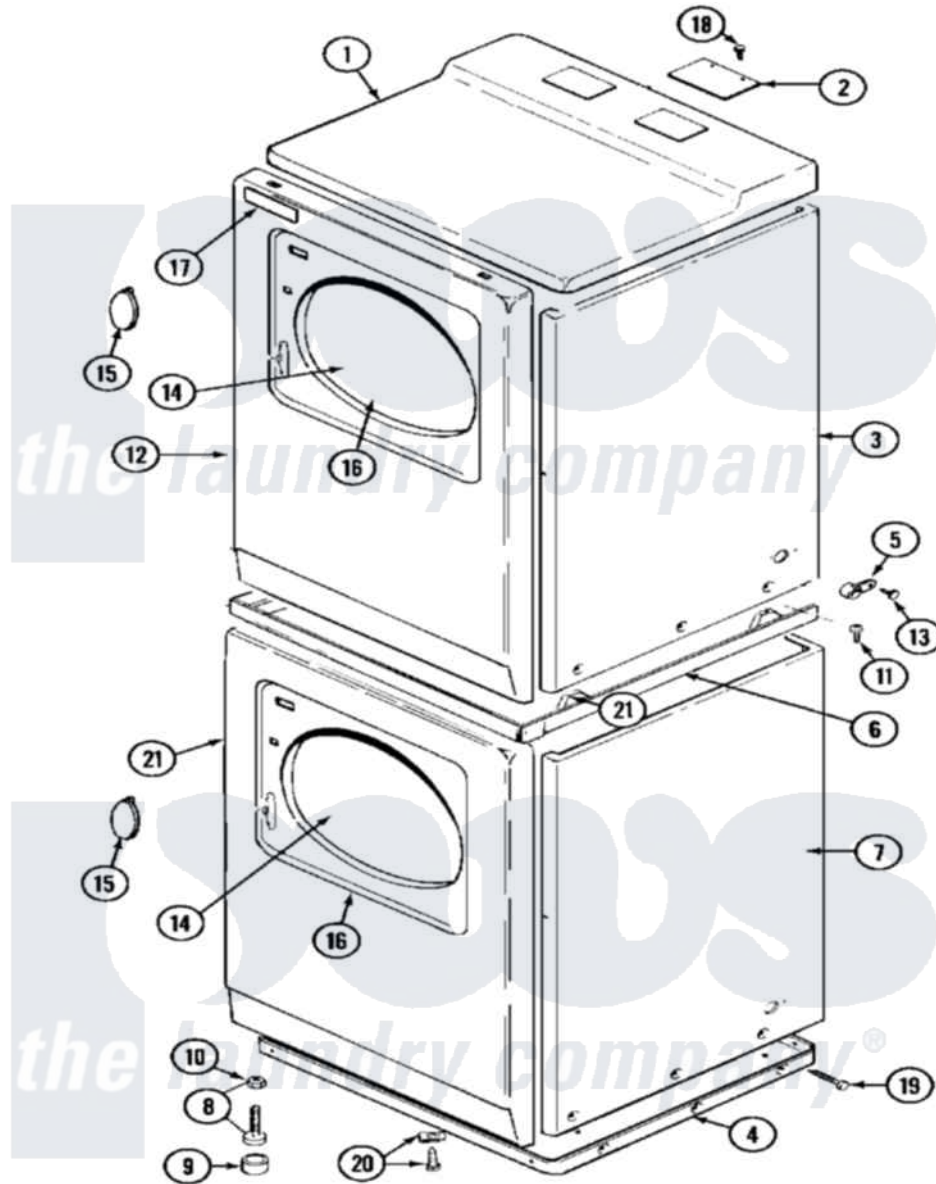

Maytag MDE11CSADW 03 - FRONT

Maytag [Commercial Maytag MDE11CSADW Dryer Parts](#) Parts Diagram 03 - FRONT
 Click on the part number to view part

Item	Original Part Number	Replaced By	Status	Part Description
001	33001161		Not Available	TOP COVER ASSEMBLY (WHT)
"	33001165			Top Cover Assembly
"	NLA		Not Available	(ALM)
002	NLA		Not Available	PLATE, COVER
003	NLA		Not Available	CABINET (UPR-ALM)
004	306530		Not Available	BASE ASSEMBLY (LOWER)
005	910768	M0280301		Tie Electr
006	33001302			(WHT)
"	911050	4312464		Screw
"	NLA		Not Available	SPACER ASSEMBLY (ALM)
"	Y310632	1163839		Screw
007	NLA		Not Available	CABINET (LWR-ALM)
008	Y302699	22003428		Leg, Adjustable
009	210684			Foot, Adjustable Leg
010	210385			Lock Nut For Adjustable Leg
011	314663	214354		Screw, Top Cover To Cabnt.

012	NLA		Not Available	PANEL, FRONT (WHT)
013	211168	W10139210		Screw, 8-18 X 5/16
014	33001203		Not Available	PANEL, CLEAR INNER (W/SEAL)
015	314939			Handle, Door
"	314974			Handle, Door
016	314967		Not Available	DOOR W/WINDOW OUTER HALF (WHT)
"	NLA		Not Available	(ALM)
017	NLA		Not Available	NAME PLATE
018	Y313559			Screw
019	213007			Xfor Cabinet See Cabinet, Back
020	204439			Screw And Fstner Assembly
021	310933	33002194		Nut, Speed