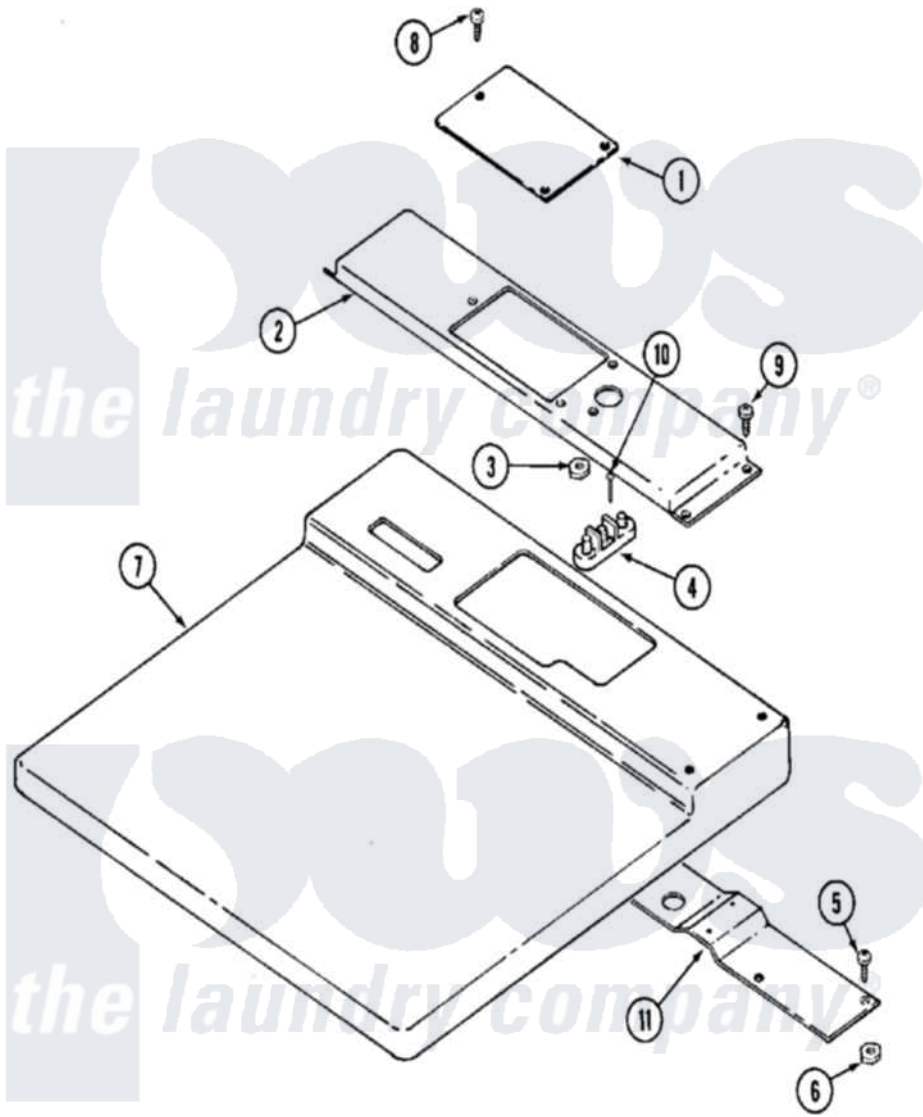

Maytag MDE11CSADW 04 - TOP COVER (CANADA)

Maytag [Commercial Maytag MDE11CSADW Dryer Parts](#) Parts Diagram 04 - TOP COVER (CANADA)
 Click on the part number to view part

Item	Original Part Number	Replaced By	Status	Part Description
001	Y314174			Terminal Cover - Canada
002	NLA		Not Available	ENTRANCE, CONDUIT
003	311484	112432		Nut
"	Y311270			Washer, Terminal Block
004	400008			Block, Terminal
005	NLA		Not Available	SCREW
006	Y052721			Nut, Terminal Block Plate
007	33001161		Not Available	TOP COVER ASSEMBLY (WHT)
"	NLA		Not Available	(ALM)
008	211294	90767		Screw, 8A X 3/8 HeX Washer Head Tapping
"	Y313559			Screw
009	211294	90767		Screw, 8A X 3/8 HeX Washer Head Tapping
"	Y313559			Screw
010	Y312209	W10001200		Screw