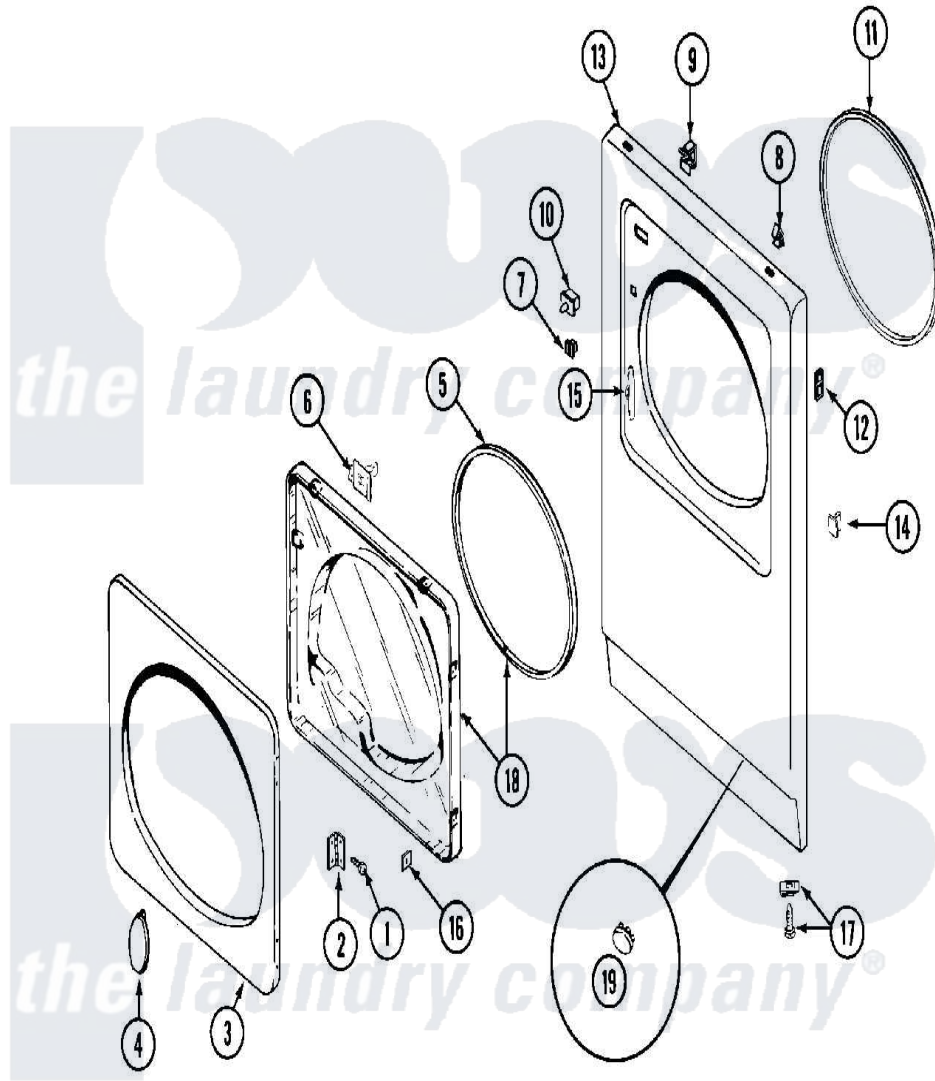

Maytag MDE11CSADW 05 - DOOR

Maytag [Commercial Maytag MDE11CSADW Dryer Parts](#) Parts Diagram 05 - DOOR
 Click on the part number to view part

Item	Original Part Number	Replaced By	Status	Part Description
001	Y314062			Screw, Door Hinge And Panel
002	33001230			Hinge, Door
003	314967		Not Available	DOOR W/WINDOW OUTER HALF (WHT)
"	NLA		Not Available	(ALM)
004	314939			Handle, Door
"	314974			Handle, Door
005	33001192			Seal, Door
006	33001305			Strike, Door
007	Y304578	LA-1003		Door Catch Kit
008	212982	22001650		Fastener, Spring
009	Y310376			Clip, Door Switch Harness
010	33001509	W10169313		Switch-Dor
"	Y305753	W10169313		Switch-Dor
011	314937			Seal, Front Panel
012	NLA		Not Available	SPEEDNUT, HINGE SCREW
"	NLA		Not Available	SCREW, PLASTIC

013	NLA	Not Available	PANEL, FRONT (WHT)
014	NLA	Not Available	PLUG, DOOR CATCH
015	33001175		Cover, Hinge Hole
"	33001176		Cover, Hinge Hole
016	Y313910		Clip, Door Liner To Outer Panel
017	204439		Screw And Fstner Assembly
018	33001203	Not Available	PANEL, CLEAR INNER (W/SEAL)
019	33001132	33002342	Plug, Sifht Hole
"	33001168	Not Available	PLUG, SIGHT HOLE (ALM)