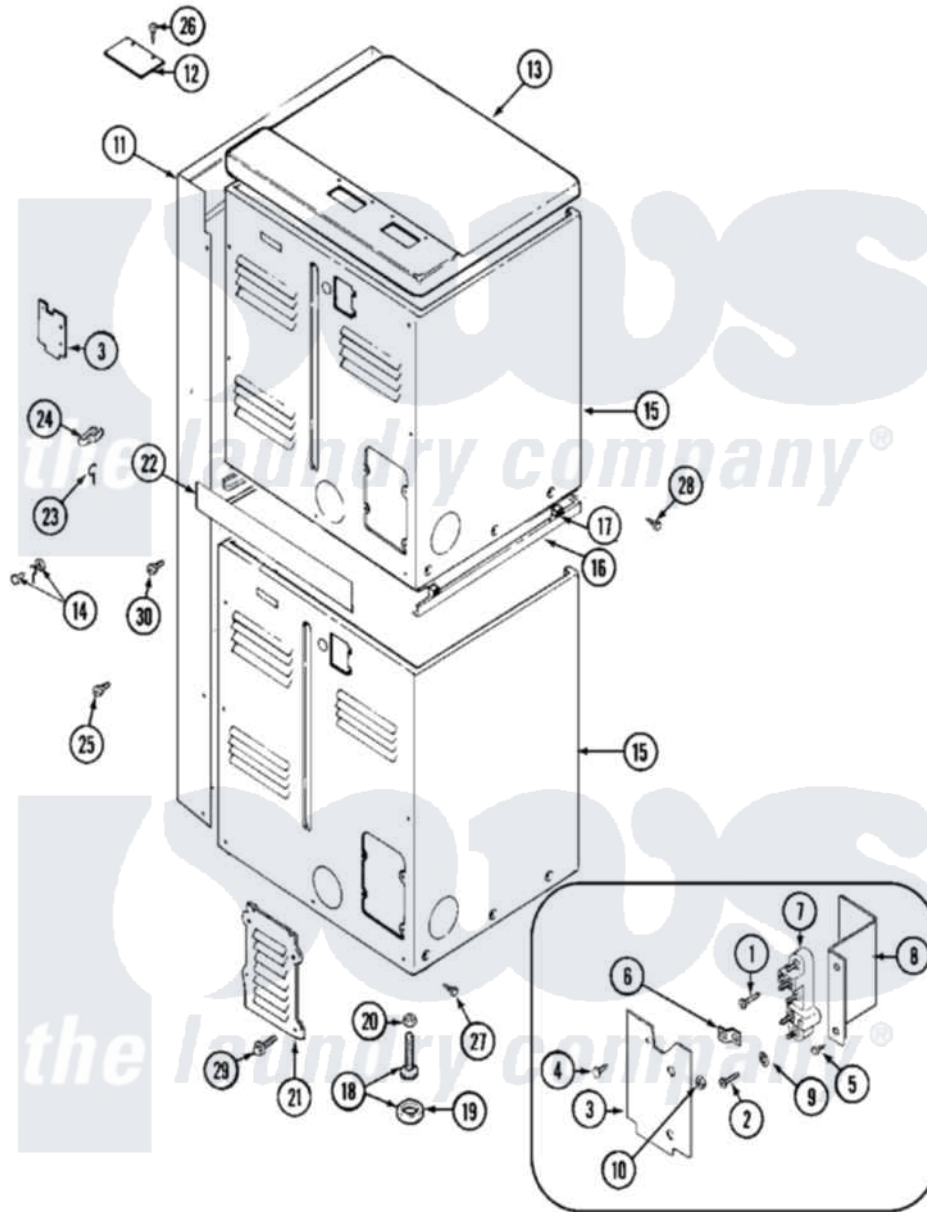

Maytag MDE11CSADW 06 - REAR

Maytag [Commercial Maytag MDE11CSADW Dryer Parts](#) Parts Diagram 06 - REAR
 Click on the part number to view part

Item	Original Part Number	Replaced By	Status	Part Description
001	NLA		Not Available	SCREW, GROUND STRAP
002	Y310632	1163839		Screw
003	Y312905		Not Available	COVER, TERMINAL
004	Y313561			Screw----NA
005	Y312209	W10001200		Screw
006	Y312184			Strap, Grounding
007	400008			Block, Terminal
008	Y312904			Bracket, Terminal Block
009	311093			Washer, Terminal Connection
"	Y311270			Washer, Terminal Block
010	311484	112432		Nut
011	NLA		Not Available	SHROUD, CONTROL (WHT)
012	NLA		Not Available	PLATE, TOP COVER
013	33001161		Not Available	TOP COVER ASSEMBLY (WHT)
"	33001165			Top Cover Assembly
"	NLA		Not Available	(ALM)

014	NLA		Not Available	SCREW & WASHER ASSEMBLY
015	NLA		Not Available	CABINET (UPR-ALM)
"	Y310632	1163839		Screw
016	33001302			(WHT)
"	NLA		Not Available	SPACER ASSEMBLY (ALM)
017	310933	33002194		Nut, Speed
018	Y302699	22003428		Leg, Adjustable
019	210684			Foot, Adjustable Leg
020	210385			Lock Nut For Adjustable Leg
021	Y312951		Not Available	ACCESS COVER, BACK
022	NLA		Not Available	STRIP, FILLER
023	311155			Ground Wire And Clamp
024	301548			Clamp, Ground Wire
025	NLA		Not Available	SCREW, SHROUD
026	Y313559			Screw
027	213007			Xfor Cabinet See Cabinet, Back
028	NLA		Not Available	SCREW, SPACER ASSEMBLY
"	Y310632	1163839		Screw
029	211294	90767		Screw, 8A X 3/8 HeX Washer Head Tapping
"	Y313559			Screw
030	Y313561			Screw----NA
"	Y310632	1163839		Screw