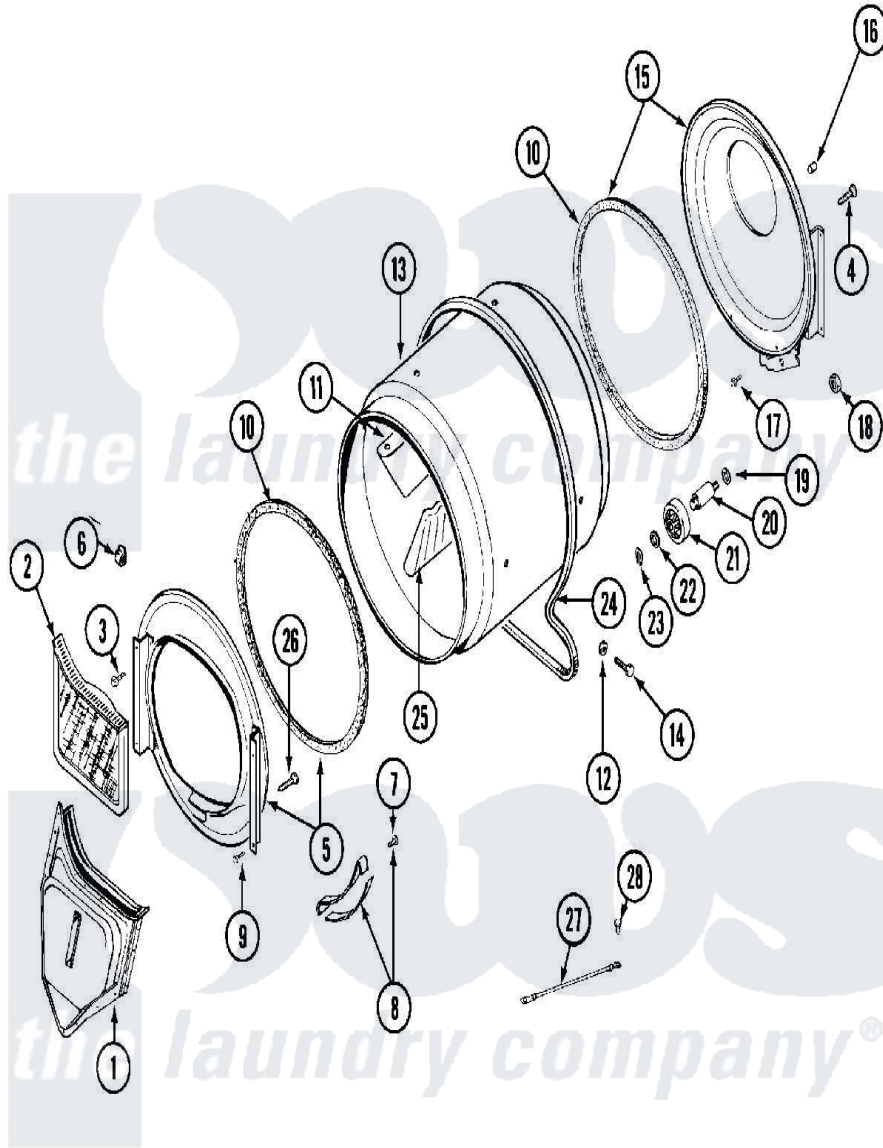

Maytag MDE11CSADW 07 - TUMBLER

Maytag [Commercial Maytag MDE11CSADW Dryer Parts](#) Parts Diagram 07 - TUMBLER
 Click on the part number to view part

Item	Original Part Number	Replaced By	Status	Part Description
001	33001016			Outlet Duct Assembly
002	33001170	33002970		Lint Filte
003	NLA		Not Available	SCREW, TUMBLER SUPPORT
004	Y313561			Screw---NA
005	33001179			Front, Tumbler
006	Y310376			Clip, Door Switch Harness
007	210720			Rivet, Bearing To Tumbler Frnt
008	306508			Tumbler Bearing Kit ---W
009	Y310632	1163839		Screw
010	314820			Seal, Tumbler
011	33001012			Baffle
012	314158			Washer, Baffle To Tumbler
013	33001108		Not Available	DRYER TUMBLER, W/O BAFFLES
014	Y310759			Screw, Tumbler Baffles
015	33001178			Back, Tumbler

016	NLA	Not Available	COVER, THREAD
017	Y310632	1163839	Screw
018	312538	33001443	Nut, Hex
019	Y313347	312535	Washer, Vault Mounting Brk.
020	Y312948	6-3129480	Shaft- Tumbler
021	Y303373	12001541	Drum Roller/Washer Assembly--W
022	312535		Washer, Vault Mounting Brk.
023	410233	9703438	Ring-Retr
024	Y312959		Poly "V" Belt For Tumbler
025	33001004		Baffle, Tall
026	Y314110	33002917	Screw, No.10-16
027	901220		Ground Wire
028	910343	488234	Screw 8-32 X 1/4