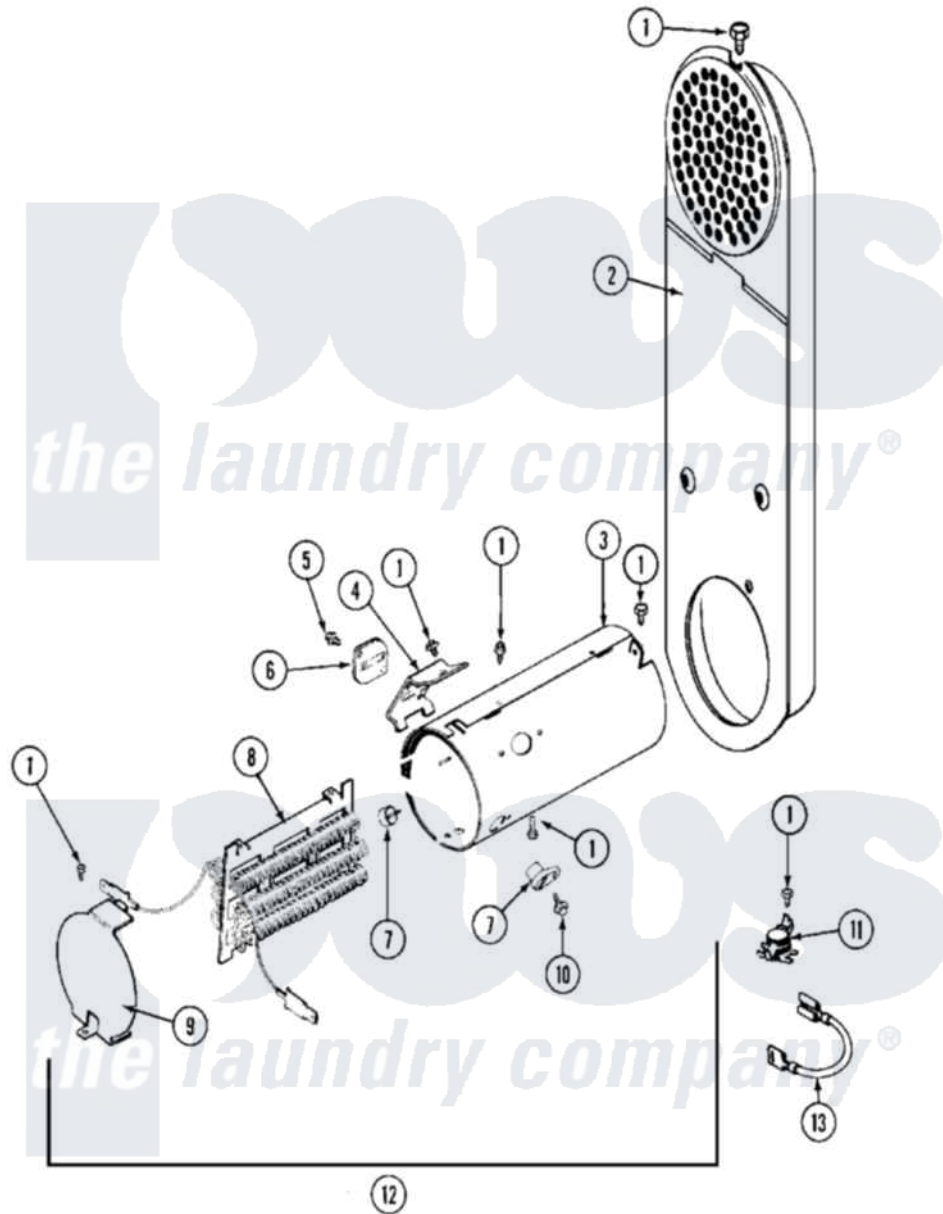

Maytag MDE11CSADW 08 - HEATER

Maytag Commercial Maytag MDE11CSADW Dryer Parts Parts Diagram 08 - HEATER
 Click on the part number to view part

| Item | Original Part Number | Replaced By | Status | Part Description |
|------|-------------------------|---------------------------|---------------|---|
| 001 | 211294 | 90767 | | Screw, 8A X 3/8 HeX Washer Head Tapping |
| 002 | 308503 | | Not Available | INLET DUCT ASSEMBLY |
| 003 | 314995 | | | Enclosure, Heater |
| 004 | 315346 | | | Bracket, Thermal Fuse |
| 005 | NLA | | Not Available | SCREW, THERMAL FUSE |
| 006 | 307473 | | | Fuse, Thermal |
| 007 | 314998 | | | Insulator, Terminal |
| 008 | 308614 | | | Heater Sub-Assembly |
| " | Y308613 | W10116747 | | Heater |
| 009 | 314999 | | | Shield, Radiant |
| 010 | NLA | | Not Available | SCREW, TERMINAL INSULATOR |
| 011 | 303396 | | | Thermostat, Hi-Limit |
| " | 308217 | | | Thermostat, Hi-Limit |
| 012 | 307179 | | | Heater Assembly |
| 013 | Y307173 | | | Wire, Jumper |