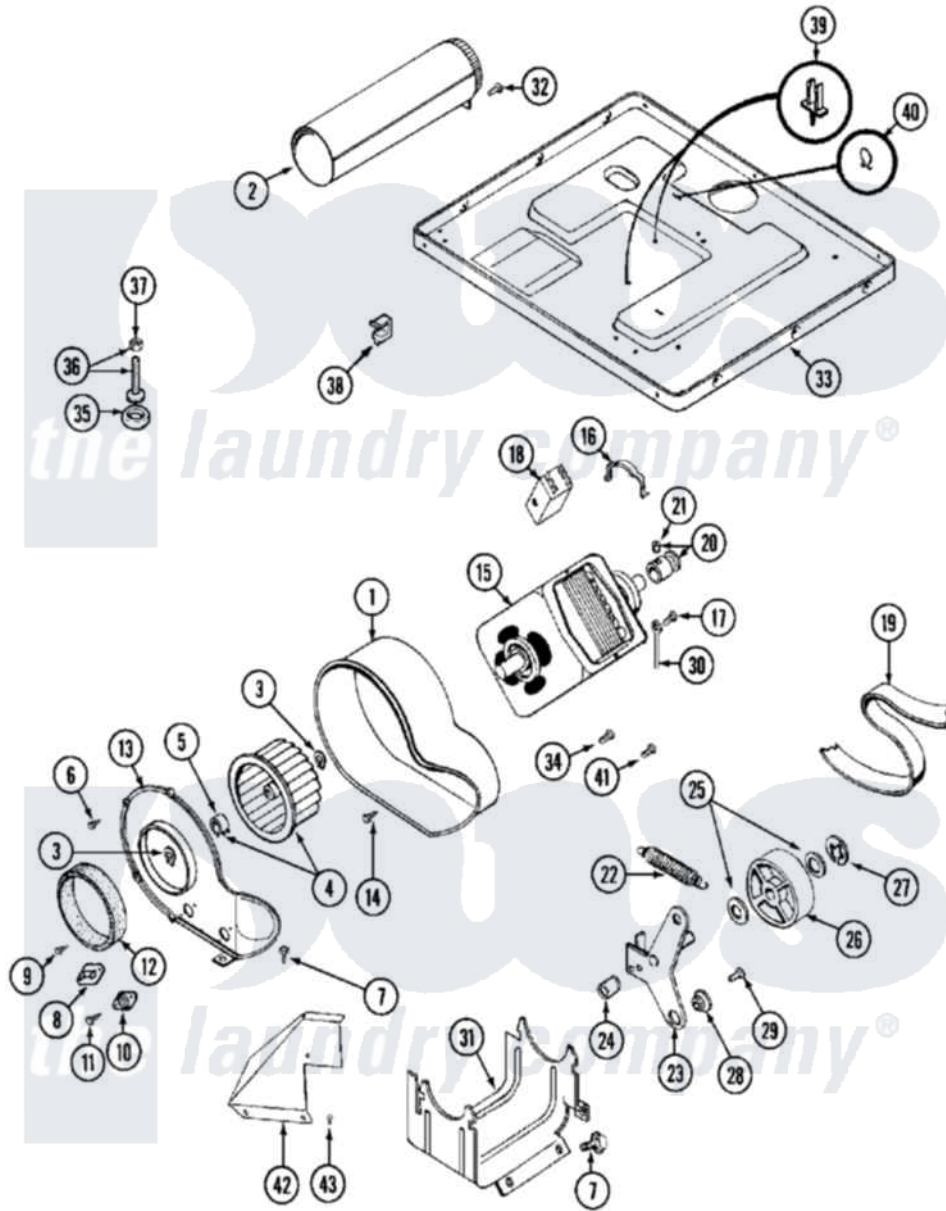

Maytag MDE11CSADW 09 - MOTOR DRIVE

Maytag Commercial Maytag MDE11CSADW Dryer Parts Parts Diagram 09 - MOTOR DRIVE
 Click on the part number to view part

Item	Original Part Number	Replaced By	Status	Part Description
001	Y312893			Housing, Blower
002	Y303442			EXHAUST DUCT ASSEMBLY
003	410233	9703438		Ring-Retrnr
004	Y303836			Blower Wheel Assembly And Clamp
005	312967			Clamp, Blower Housing
006	Y312961	W10116751		Screw
007	Y313561			Screw----NA
008	303392			Thermostat, Cycling
"	306967			Thermostat, Multi-Temp Part Not Used Mde26ct-MN Only
"	33001306			Wire Harness, Thermostats
"	Y303225			Thermostat, Permanent Press
009	211294	90767		Screw, 8A X 3/8 HeX Washer Head Tapping
010	306604			Cut-Off, Thermal Part Not Used
011	NLA		Not Available	SCREW, THERMAL CUT-OFF