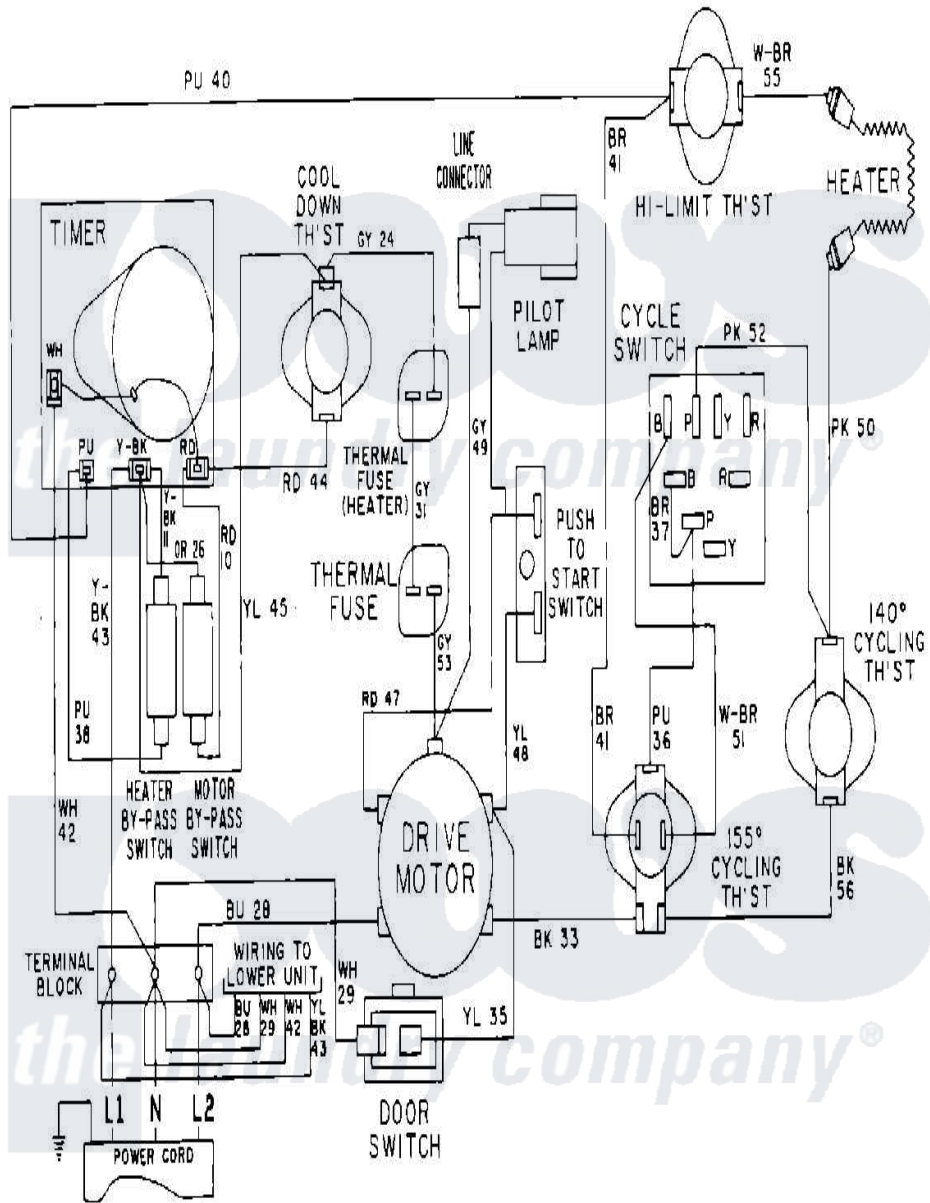

Maytag MDE11CSADW 10 - WIRING INFORMATION

Maytag [Commercial Maytag MDE11CSADW Dryer Parts](#) Parts Diagram 10 - WIRING INFORMATION
 Click on the part number to view part

Item	Original Part Number	Replaced By	Status	Part Description
001	NLA		Not Available	WIRING INFORMATION