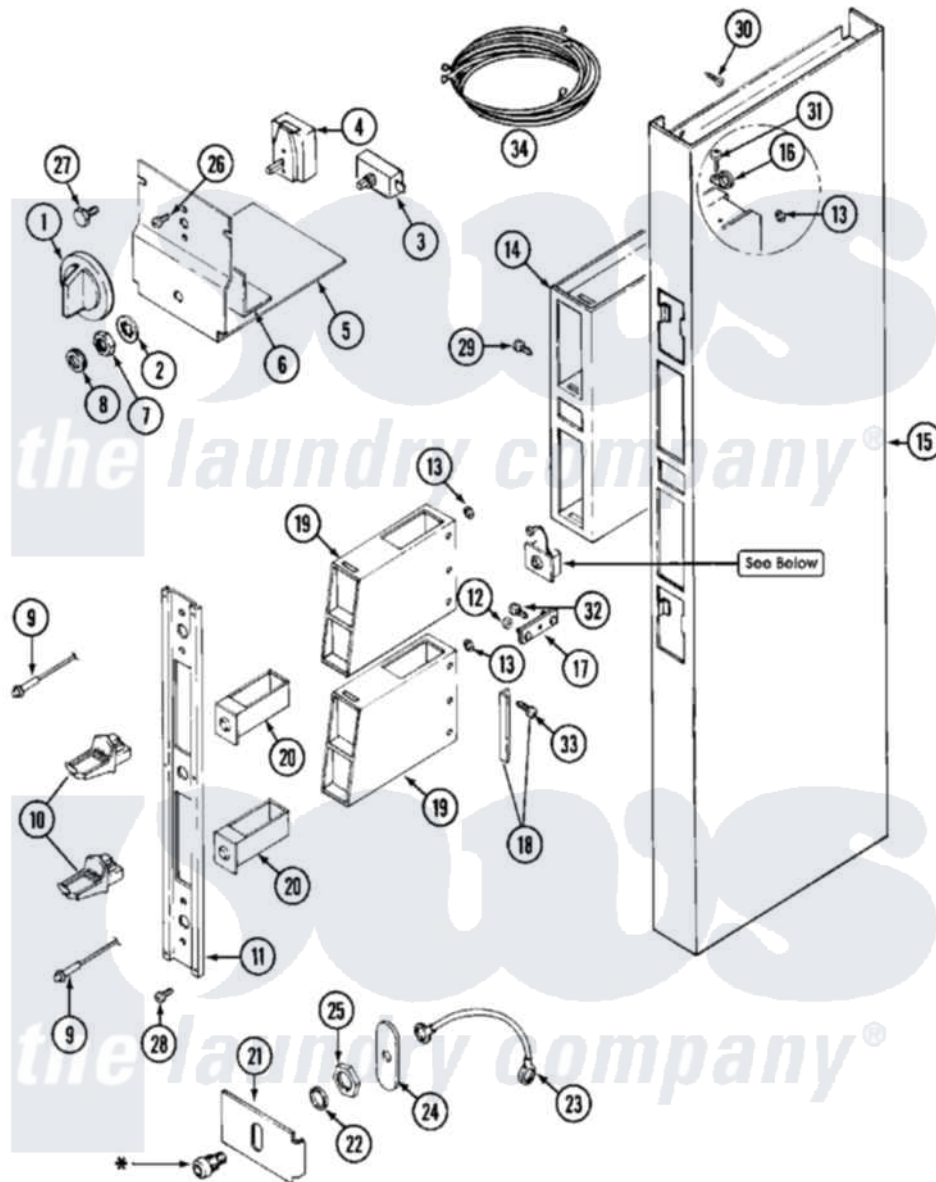

Maytag MDE11CSAGL 01 - CONTROL CENTER SHROUD

* Contact your Commercial Distributor For Security Items.

Maytag [Commercial Maytag MDE11CSAGL Dryer Parts](#) Parts Diagram 01 - CONTROL CENTER SHROUD
 Click on the part number to view part

Item	Original Part Number	Replaced By	Status	Part Description
001	205663			Knob For Selector Switch
002	312751			Lockwasher, Start Switch
003	306940	W10149462		Switch, Push-To-Start
004	307253			Switch, Cycle Selector
005	Y314261			Switch And Relay Bracket
006	NLA		Not Available	INSULATOR, SWITCH
007	Y312706	422617		Nut
008	Y312702			Knurled Nut, Start Switch
009	NLA		Not Available	LIGHT, INDICATOR
010	NLA		Not Available	SLIDE, MAYTAG COIN
011	315037		Not Available	PANEL, VAULT
012	Y052740	62739		Nut, Lock
013	Y313671	33001303		Grommet, Plate Hole
014	211294	90767		Screw, 8A X 3/8 HeX Washer Head Tapping
"	305534		Not Available	VAULT ASSEMBLY
"	Y313559			Screw

015	211294	90767	Screw, 8A X 3/8 HeX Washer Head Tapping
"	NLA	Not Available	SHROUD, CONTROL (WHT)
"	NLA	Not Available	SCREW, SHROUD
016	910768	M0280301	Tie Electr
017	NLA	Not Available	STRAP, MOUNTING
018	NLA	Not Available	STOP, COIN METER
019	Y307081		Coin Meter Weld Assembly
"	NLA	Not Available	(ALM)
020	205423	208883	Coin Box K
"	205423L	208883	Coin Box K
021	313428	Not Available	PLATE FOR LATCH
022	NLA	Not Available	WASHER, LATCH
023	211168	W10139210	Screw, 8-18 X 5/16
"	Y303981		Ground Wire For Latch
024	Y313427	206637	Lock Kit
025	212328	W10139762	Hex Nut, 3/4-27
026	Y313588	488234	Screw 8-32 X 1/4
027	212276	W10116760	Screw
028	Y313424		Screw, Vault Panel
029	211294	90767	Screw, 8A X 3/8 HeX Washer Head Tapping
"	Y313559		Screw
030	213648	98165	Screw
031	211168	W10139210	Screw, 8-18 X 5/16
032	212276	W10116760	Screw
033	Y014872		Screw, Coin Meter Stop -
034	33001564		Wire Harness, Main
"	33001565		(LWR)
"	NLA	Not Available	WIRE HARNESS, MAIN (UPR)