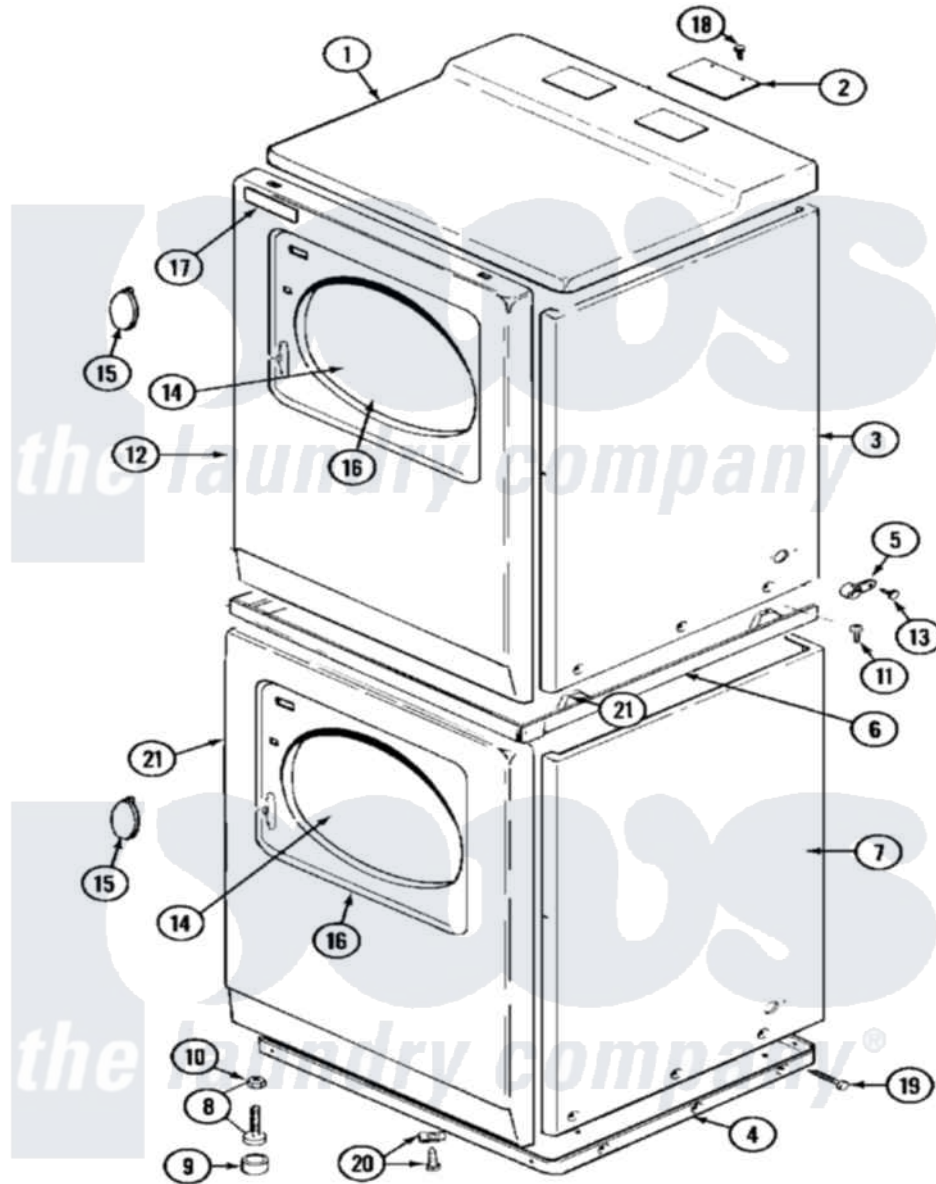

Maytag MDE11CSAGL 03 - FRONT VIEW

Maytag Commercial Maytag MDE11CSAGL Dryer Parts Parts Diagram 03 - FRONT VIEW
 Click on the part number to view part

Item	Original Part Number	Replaced By	Status	Part Description
001	33001165			Top Cover Assembly
"	NLA		Not Available	(ALM)
002	NLA		Not Available	PLATE, COVER
003	NLA		Not Available	CABINET (UPR-ALM)
004	306530		Not Available	BASE ASSEMBLY (LOWER)
005	910768	M0280301		Tie Electr
006	33001302			(WHT)
"	911050	4312464		Screw
"	NLA		Not Available	SPACER ASSEMBLY (ALM)
"	Y310632	1163839		Screw
007	NLA		Not Available	CABINET (LWR-ALM)
008	Y302699	22003428		Leg, Adjustable
009	210684			Foot, Adjustable Leg
010	210385			Lock Nut For Adjustable Leg
011	314663	214354		Screw, Top Cover To Cabnt.
012	NLA		Not Available	PANEL, FRONT (WHT)

013	211168	W10139210		Screw, 8-18 X 5/16
014	33001203		Not Available	PANEL, CLEAR INNER (W/SEAL)
015	314939			Handle, Door
"	314974			Handle, Door
016	314967		Not Available	DOOR W/WINDOW OUTER HALF (WHT)
"	NLA		Not Available	(ALM)
017	NLA		Not Available	NAME PLATE
018	Y313559			Screw
019	213007			Xfor Cabinet See Cabinet, Back
020	204439			Screw And Fstner Assembly
021	310933	33002194		Nut, Speed