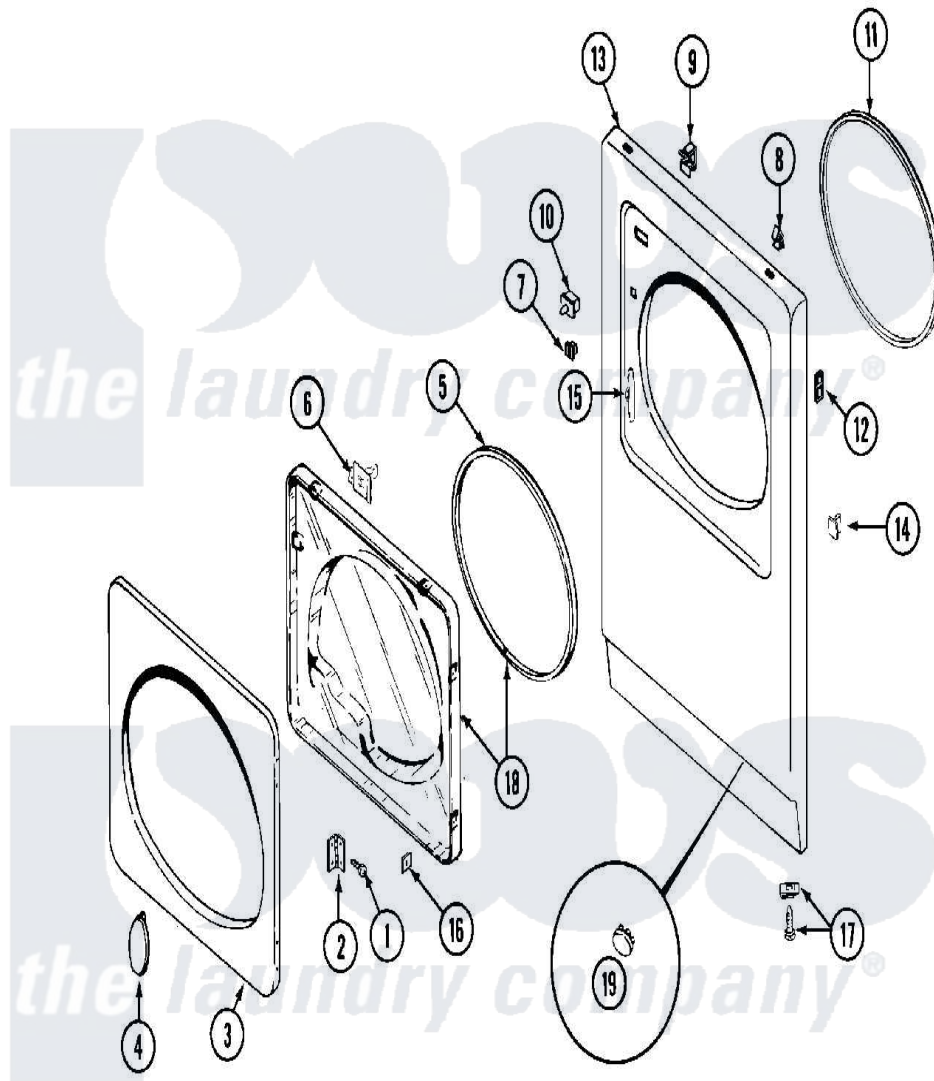

# Maytag MDE11CSAGL 04 - DOOR

Maytag [Commercial Maytag MDE11CSAGL Dryer Parts](#) Parts Diagram 04 - DOOR  
 Click on the part number to view part

Item	Original Part Number	Replaced By	Status	Part Description
001	<a href="#">Y314062</a>			Screw, Door Hinge And Panel
002	<a href="#">33001230</a>			Hinge, Door
003	314967		Not Available	DOOR W/WINDOW OUTER HALF (WHT)
"	NLA		Not Available	(ALM)
004	<a href="#">314939</a>			Handle, Door
"	<a href="#">314974</a>			Handle, Door
005	<a href="#">33001192</a>			Seal, Door
006	<a href="#">33001305</a>			Strike, Door
007	Y304578	<a href="#">LA-1003</a>		Door Catch Kit
008	212982	<a href="#">22001650</a>		Fastener, Spring
009	<a href="#">Y310376</a>			Clip, Door Switch Harness
010	33001509	<a href="#">W10169313</a>		Switch-Dor
"	<a href="#">Y305753</a>	<a href="#">W10169313</a>		Switch-Dor
011	<a href="#">314937</a>			Seal, Front Panel
012	NLA		Not Available	SPEEDNUT, HINGE SCREW
"	NLA		Not Available	SCREW, PLASTIC

013	NLA	Not Available	PANEL, FRONT (WHT)
014	NLA	Not Available	PLUG, DOOR CATCH
015	<a href="#">33001175</a>		Cover, Hinge Hole
"	<a href="#">33001176</a>		Cover, Hinge Hole
016	<a href="#">Y313910</a>		Clip, Door Liner To Outer Panel
017	<a href="#">204439</a>		Screw And Fstner Assembly
018	33001203	Not Available	PANEL, CLEAR INNER (W/SEAL)
019	33001132	<a href="#">33002342</a>	Plug, Sifht Hole
"	33001168	Not Available	PLUG, SIGHT HOLE (ALM)