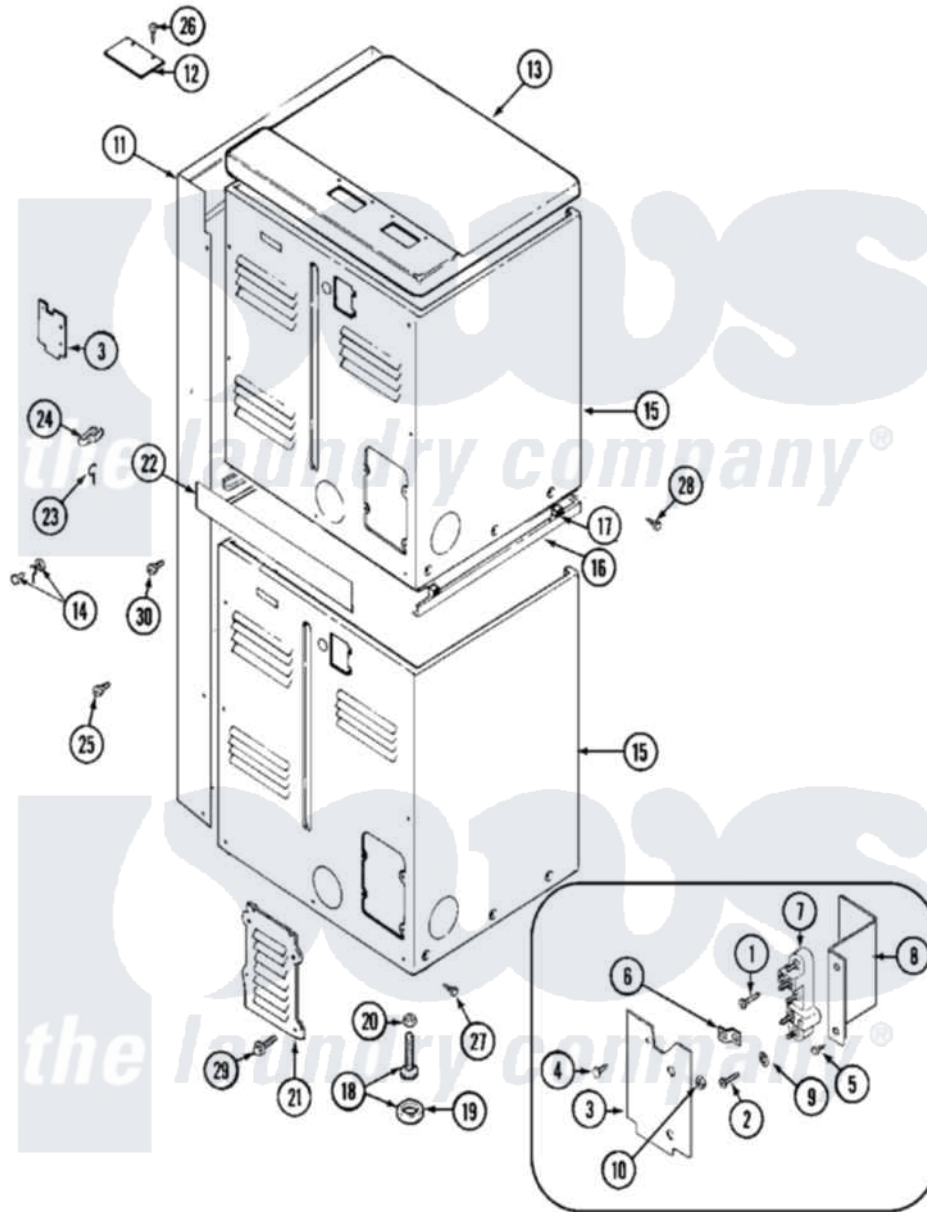

Maytag MDE11CSAGL 05 - REAR VIEW

Maytag Commercial Maytag MDE11CSAGL Dryer Parts Parts Diagram 05 - REAR VIEW
 Click on the part number to view part

Item	Original Part Number	Replaced By	Status	Part Description
001	NLA		Not Available	- NOT USED-
002	Y310632	1163839		Screw
003	Y312905		Not Available	COVER, TERMINAL
004	Y313561			Screw----NA
005	Y312209	W10001200		Screw
006	Y312184			Strap, Grounding
007	400008			Block, Terminal
008	Y312904			Bracket, Terminal Block
009	311093			Washer, Terminal Connection
"	Y311270			Washer, Terminal Block
010	311484	112432		Nut
011	NLA		Not Available	SHROUD, CONTROL (WHT)
012	NLA		Not Available	PLATE, TOP COVER
013	33001165			Top Cover Assembly
"	NLA		Not Available	(ALM)
014	NLA		Not Available	SCREW & WASHER ASSEMBLY

015	NLA		Not Available	CABINET (UPR-ALM)
"	Y310632	1163839		Screw
016	33001302			(WHT)
"	NLA		Not Available	SPACER ASSEMBLY (ALM)
017	310933	33002194		Nut, Speed
018	Y302699	22003428		Leg, Adjustable
019	210684			Foot, Adjustable Leg
020	210385			Lock Nut For Adjustable Leg
021	Y312951		Not Available	ACCESS COVER, BACK
022	NLA		Not Available	STRIP, FILLER
023	311155			Ground Wire And Clamp
024	301548			Clamp, Ground Wire
025	NLA		Not Available	SCREW, SHROUD
026	Y313559			Screw
027	213007			Xfor Cabinet See Cabinet, Back
028	NLA		Not Available	SCREW, SPACER ASSEMBLY
"	Y310632	1163839		Screw
029	211294	90767		Screw, 8A X 3/8 HeX Washer Head Tapping
"	Y313559			Screw
030	Y313561			Screw----NA
"	Y310632	1163839		Screw