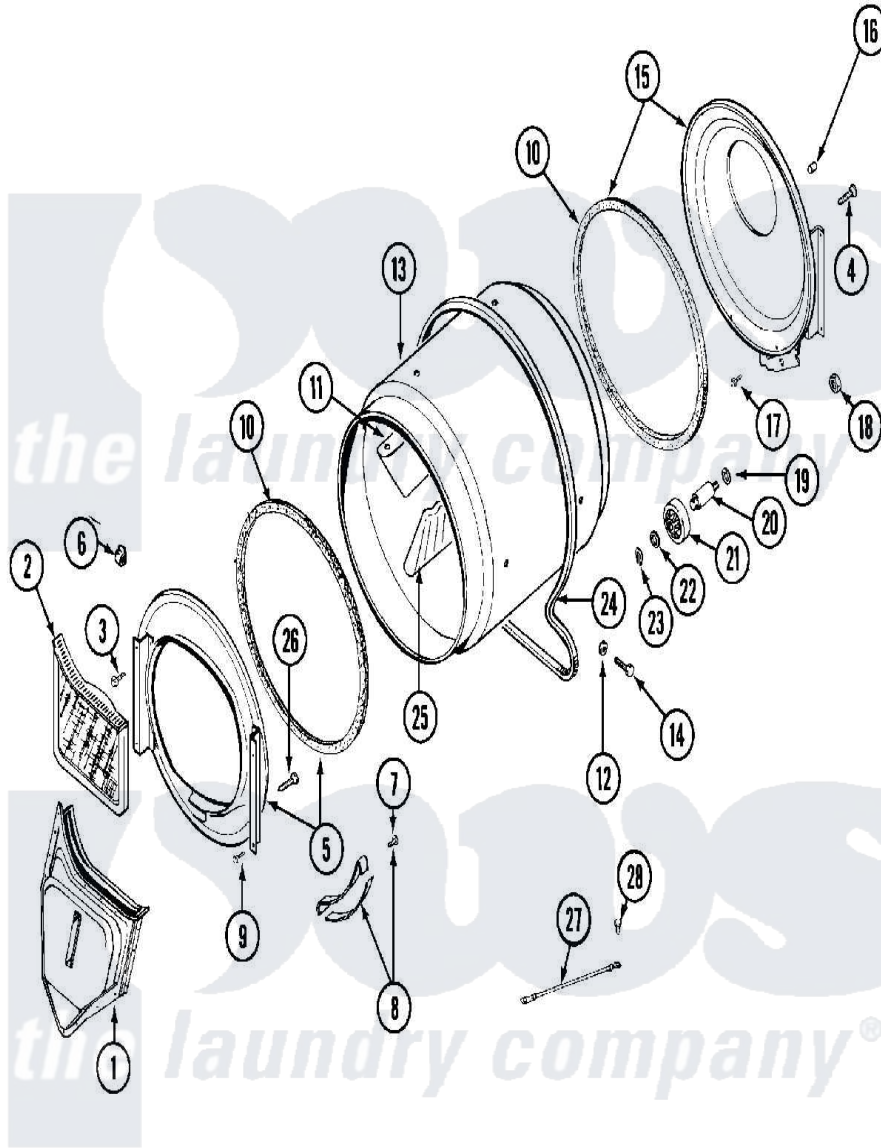

Maytag MDE11CSAGL 06 - TUMBLER

Maytag [Commercial Maytag MDE11CSAGL Dryer Parts](#) Parts Diagram 06 - TUMBLER
 Click on the part number to view part

Item	Original Part Number	Replaced By	Status	Part Description
001	33001016			Outlet Duct Assembly
002	33001170	33002970		Lint Filte
003	NLA		Not Available	SCREW, TUMBLER SUPPORT
004	Y313561			Screw---NA
005	33001179			Front, Tumbler
006	Y310376			Clip, Door Switch Harness
007	210720			Rivet, Bearing To Tumbler Frnt
008	306508			Tumbler Bearing Kit ---W
009	Y310632	1163839		Screw
010	314820			Seal, Tumbler
011	33001012			Baffle
012	314158			Washer, Baffle To Tumbler
013	33001108		Not Available	DRYER TUMBLER, W/O BAFFLES
014	Y310759			Screw, Tumbler Baffles
015	33001178			Back, Tumbler

016	NLA	Not Available	COVER, THREAD
017	Y310632	1163839	Screw
018	312538	33001443	Nut, Hex
019	Y313347	312535	Washer, Vault Mounting Brk.
020	Y312948	6-3129480	Shaft- Tumbler
021	Y303373	12001541	Drum Roller/Washer Assembly--W
022	312535		Washer, Vault Mounting Brk.
023	410233	9703438	Ring-Retr
024	Y312959		Poly "V" Belt For Tumbler
025	33001004		Baffle, Tall
026	Y314110	33002917	Screw, No.10-16
027	901220		Ground Wire
028	910343	488234	Screw 8-32 X 1/4