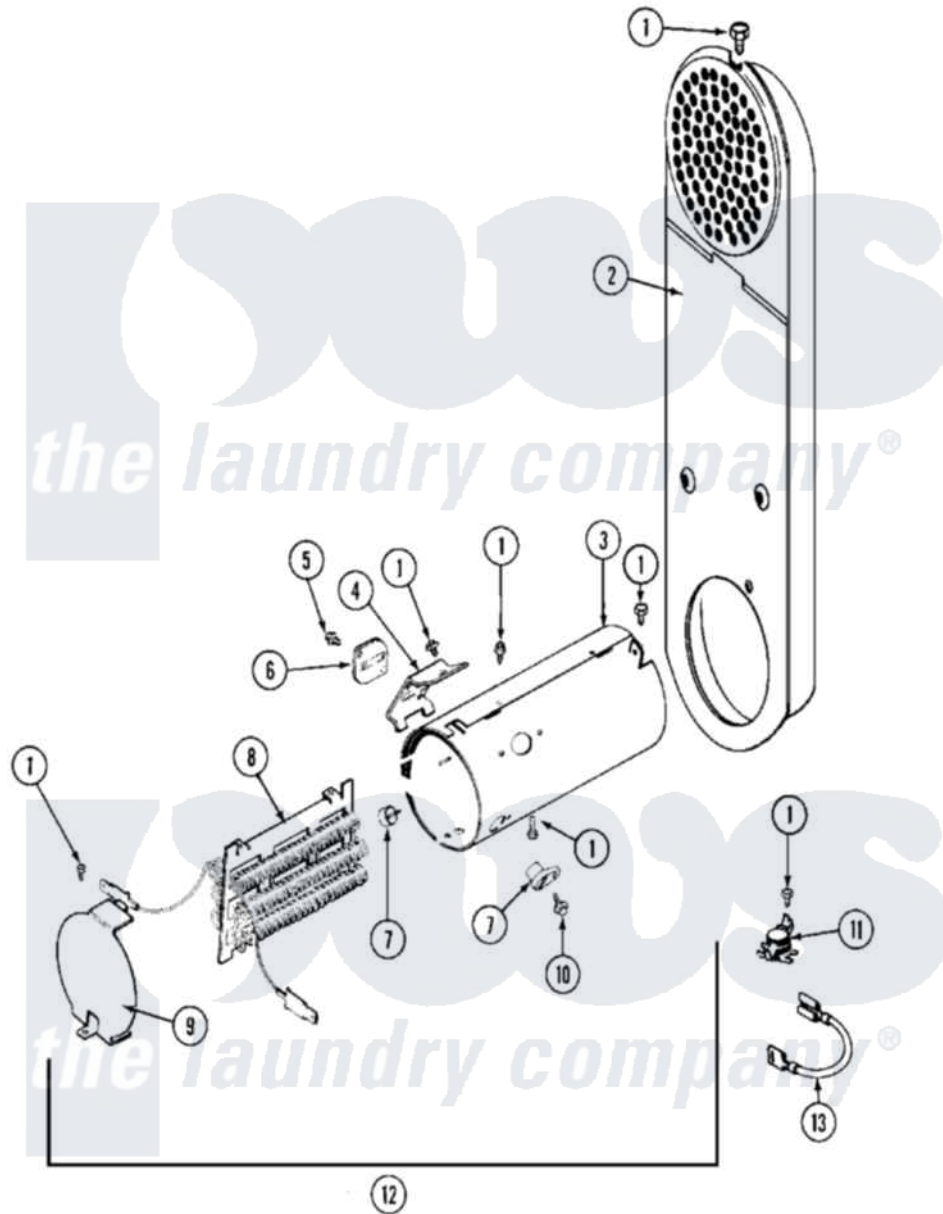

Maytag MDE11CSAGL 07 - HEATER

Maytag [Commercial Maytag MDE11CSAGL Dryer Parts](#) Parts Diagram 07 - HEATER
 Click on the part number to view part

Item	Original Part Number	Replaced By	Status	Part Description
001	211294	90767		Screw, 8A X 3/8 HeX Washer Head Tapping
002	308503		Not Available	INLET DUCT ASSEMBLY
003	314995			Enclosure, Heater
004	315346			Bracket, Thermal Fuse
005	NLA		Not Available	SCREW, THERMAL FUSE
006	307473			Fuse, Thermal
007	314998			Insulator, Terminal
008	Y308613	W10116747		Heater
"	Y308615			Heater Sub-Assembly
009	314999			Shield, Radiant
010	NLA		Not Available	SCREW, TERMINAL INSULATOR
011	303396			Thermostat, Hi-Limit
012	307180	33001400		Heater Assembly
013	Y307173			Wire, Jumper
014	Y308590	W10116795		Heater