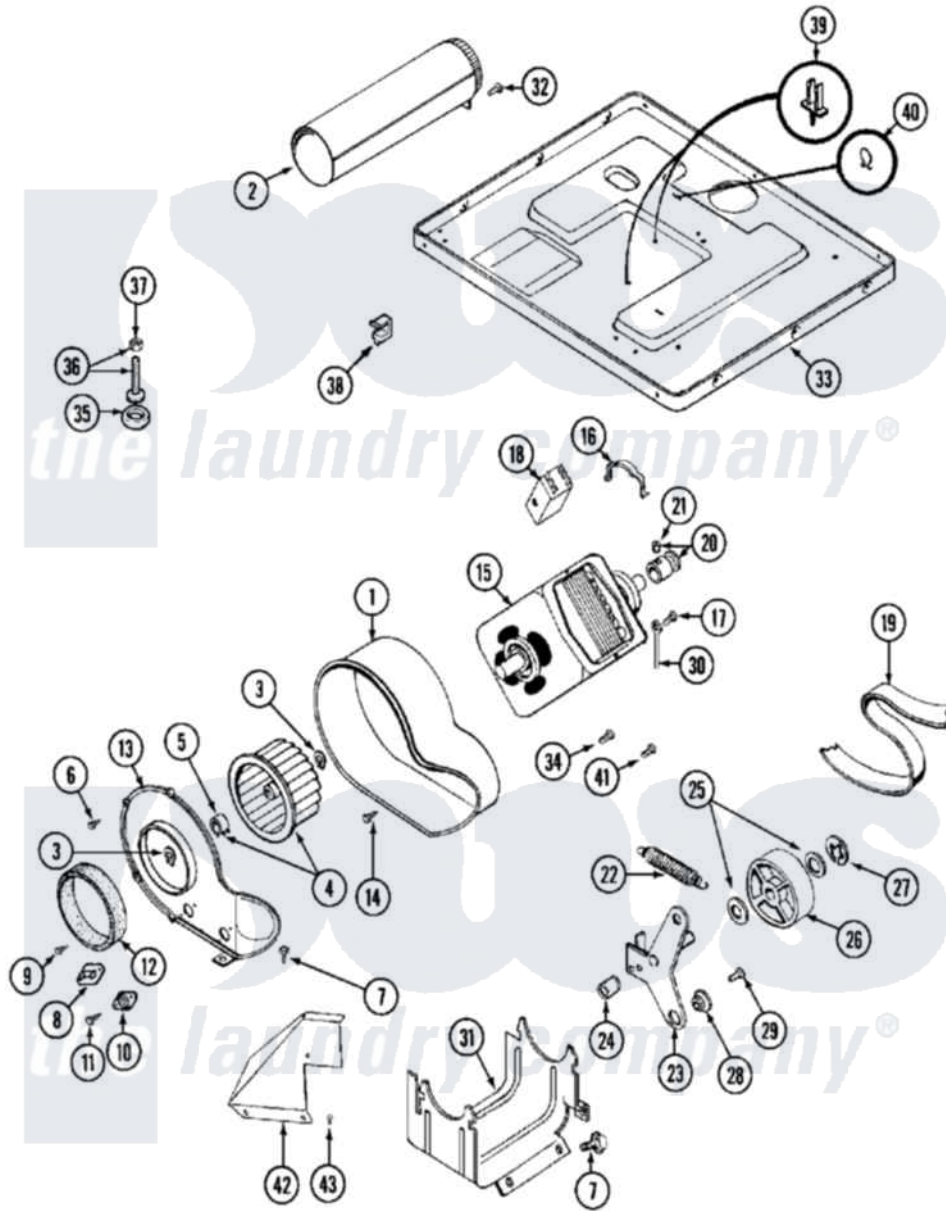

Maytag MDE11CSAGL 08 - MOTOR DRIVE

Maytag [Commercial Maytag MDE11CSAGL Dryer Parts](#) Parts Diagram 08 - MOTOR DRIVE
 Click on the part number to view part

Item	Original Part Number	Replaced By	Status	Part Description
001	Y312893			Housing, Blower
002	Y303442			EXHAUST DUCT ASSEMBLY
003	410233	9703438		Ring-Retrn
004	Y303836			Blower Wheel Assembly And Clamp
005	312967			Clamp, Blower Housing
006	Y312961	W10116751		Screw
007	Y313561			Screw----NA
008	303392			Thermostat, Cycling
"	306967			Thermostat, Multi-Temp Part Not Used Mde26ct-MN Only
"	33001306			Wire Harness, Thermostats
"	Y303225			Thermostat, Permanent Press
009	211294	90767		Screw, 8A X 3/8 HeX Washer Head Tapping
010	306604			Cut-Off, Thermal Part Not Used
011	NLA		Not Available	SCREW, THERMAL CUT-OFF