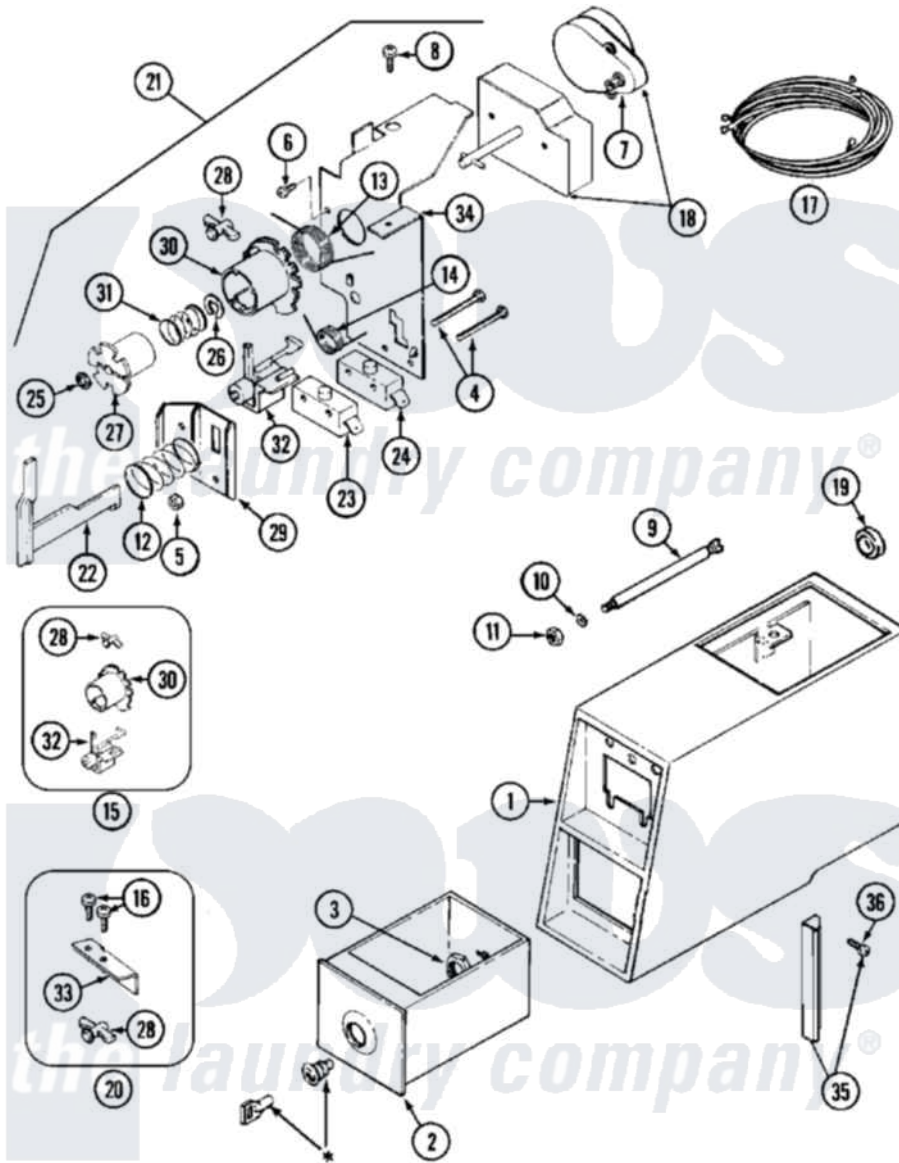

Maytag MDE11CSAGW 02 - CONTROL CENTER

* CONTACT YOUR COMMERCIAL LAUNDRY DISTRIBUTOR

Maytag [Commercial Maytag MDE11CSAGW Dryer Parts](#) Parts Diagram 02 - CONTROL CENTER
 Click on the part number to view part

Item	Original Part Number	Replaced By	Status	Part Description
001	Y307081			Coin Meter Weld Assembly
"	NLA		Not Available	(ALM)
002	205423	208883		Coin Box K
"	205423L	208883		Coin Box K
003	212328	W10139762		Hex Nut, 3/4-27
004	315277			Screw
005	Y052634	701719		Nut, Hex
006	910708	488234		Screw 8-32 X 1/4
007	305870			Timer Motor
008	211168	W10139210		Screw, 8-18 X 5/16
009	215559			Bolt, Coin Slide Locking
010	910387			Lockwasher, Vault Assembly
011	Y052721			Nut, Terminal Block Plate
012	NLA		Not Available	SPRING, HELICAL
013	314331			Spring, Torsion Return
014	314332			Spring, Actuator

015	306104		Actuator Switch Kit
016	212707	3196385	Screw
017	305800		Wire Harness For Timer
018	305812		Timer
019	Y313671	33001303	Grommet, Plate Hole
020	Y308109		Slide And Adj. Return Bracket
021	305831		Torsion Timer Assembly
022	314337	33002968	Slider
023	305798	Not Available	BYPASS SWITCH FOR MOTOR
024	Y305799		Bypass Switch For Heater
025	211790		Lock Ring For Timer Shaft
026	Y312270		Clip, Spring Retainer
027	314330	Not Available	DRIVER FOR INDEX WHEEL (NOT INCLUDED W/KIT)
028	314335		Peg, Tine Adjustment
"	314547	Y308109	Slide And Adj. Return Bracket
029	314339		Switch And Slider Bracket
030	314546		Wheel, Index
031	211065		Spring, Index Wheel
032	314548	33002967	Actuator, Switch
033	314334		Bracket For Coin Slide
034	314333		Timer Mounting Bracket
035	NLA	Not Available	STOP, COIN METER
036	Y014872		Screw, Coin Meter Stop -