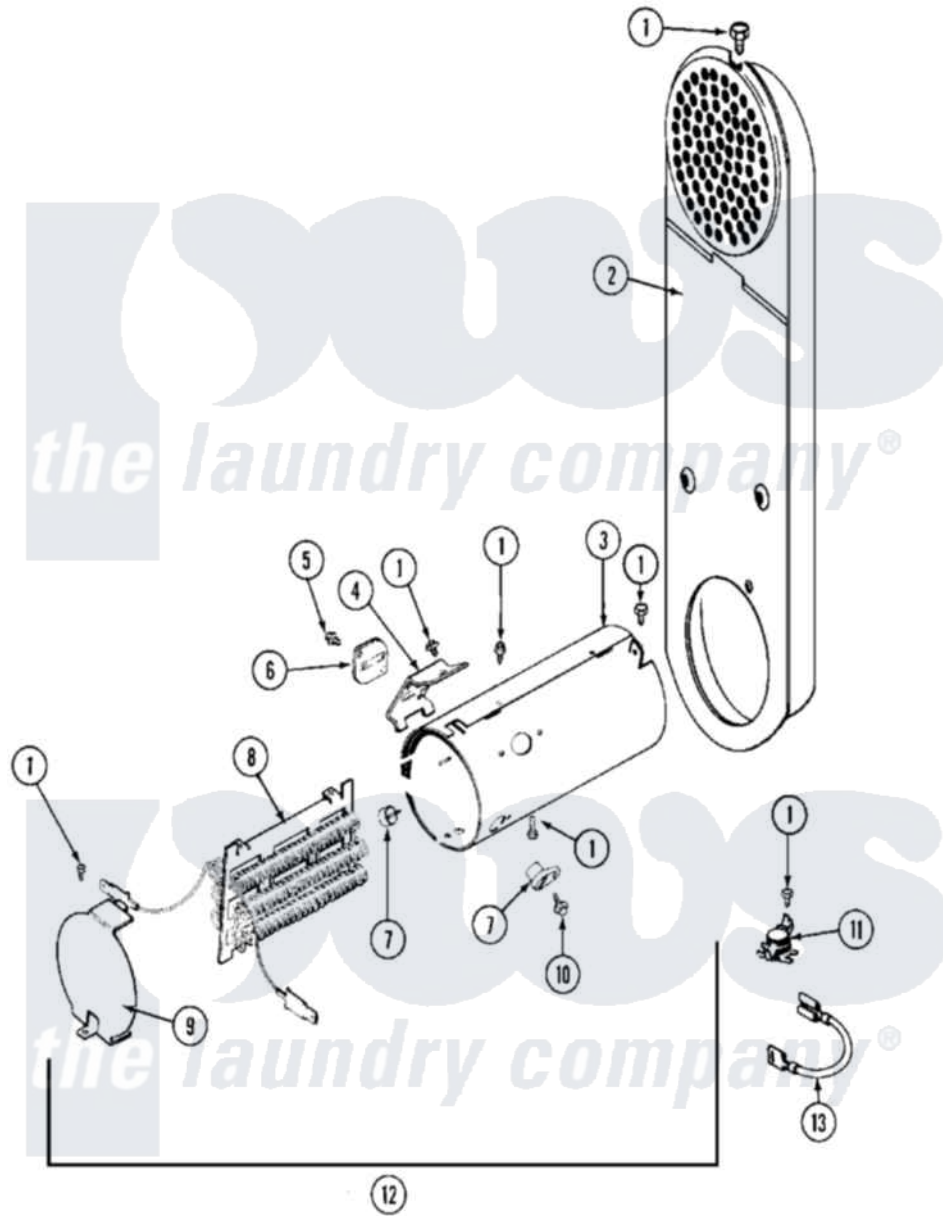

Maytag MDE11CSAGW 07 - HEATER

Maytag Commercial Maytag MDE11CSAGW Dryer Parts Diagram 07 - HEATER
 Click on the part number to view part

Item	Original Part Number	Replaced By	Status	Part Description
001	211294	90767		Screw, 8A X 3/8 HeX Washer Head Tapping
002	308503		Not Available	INLET DUCT ASSEMBLY
003	314995			Enclosure, Heater
004	315346			Bracket, Thermal Fuse
005	NLA		Not Available	SCREW, THERMAL FUSE
006	307473			Fuse, Thermal
007	314998			Insulator, Terminal
008	Y308613	W10116747		Heater
"	Y308615			Heater Sub-Assembly
009	314999			Shield, Radiant
010	NLA		Not Available	SCREW, TERMINAL INSULATOR
011	303396			Thermostat, Hi-Limit
012	307180	33001400		Heater Assembly
013	Y307173			Wire, Jumper
014	Y308590	W10116795		Heater