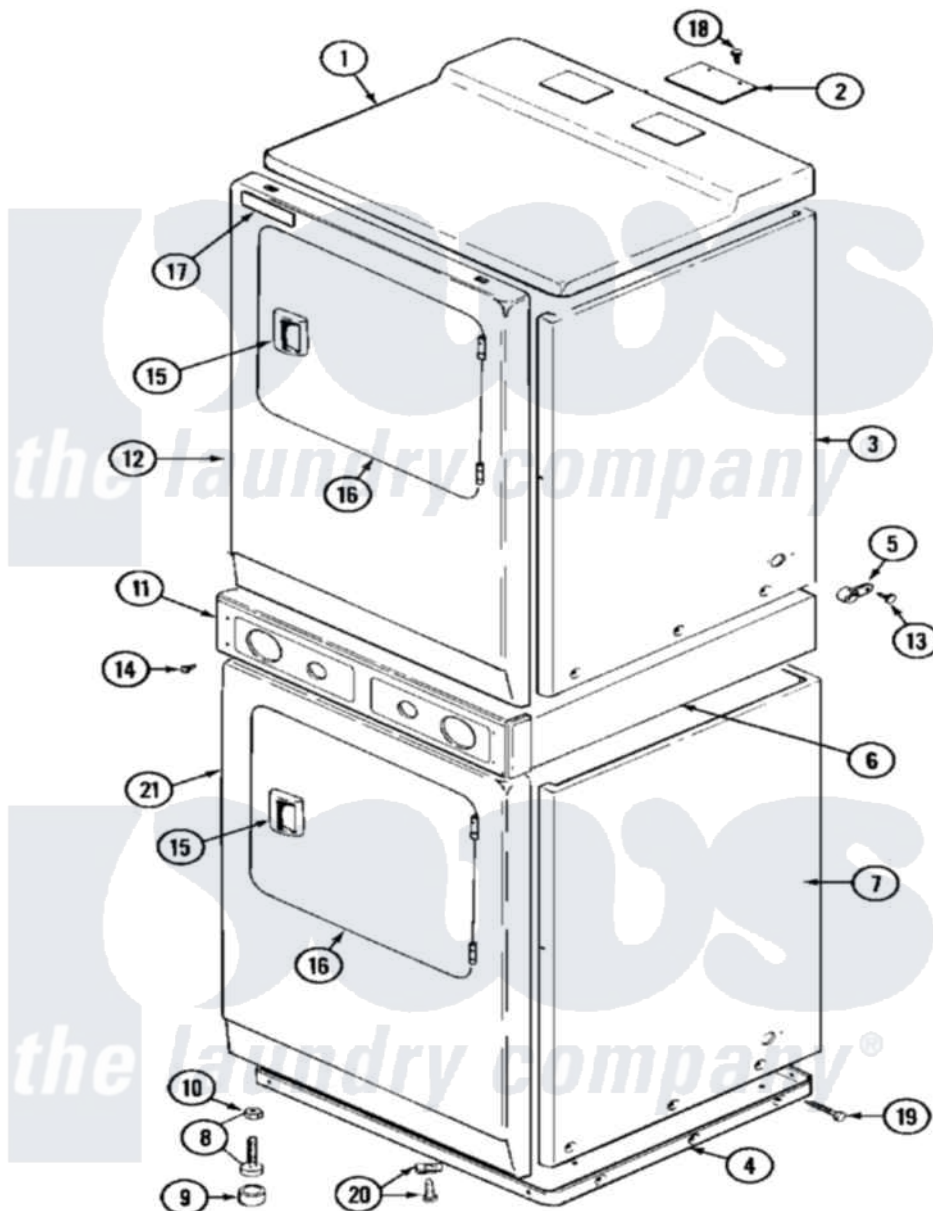

Maytag MDE11MNACW 02 - FRONT

Maytag [Commercial Maytag MDE11MNACW Dryer Parts](#) Parts Diagram 02 - FRONT
 Click on the part number to view part

Item	Original Part Number	Replaced By	Status	Part Description
001	33001161		Not Available	TOP COVER ASSEMBLY (WHT)
"	33001165			Top Cover Assembly
002	NLA		Not Available	PLATE, COVER
003	NLA		Not Available	CABINET (UPR-WHT)
004	306530		Not Available	BASE ASSEMBLY (LOWER)
"	Y307482		Not Available	BASE ASSY. (UPPER & LOWER)
005	910768	M0280301		Tie Electr
006	314663	214354		Screw, Top Cover To Cabnt.
"	911050	4312464		Screw
"	NLA		Not Available	SUPPORT ASSEMBLY (WHT)
"	Y310632	1163839		Screw
007	NLA		Not Available	CABINET (LWR-WHT)
008	Y302699	22003428		Leg, Adjustable
009	210684			Foot, Adjustable Leg
010	210385			Lock Nut For Adjustable Leg

011	NLA		Not Available	PANEL, CONTROL
012	NLA		Not Available	PANEL, FRONT (UPR-WHT)
013	211168	W10139210		Screw, 8-18 X 5/16
014	215506			Screw, Control Panel Overlay
015	33001241			Handle, Door
016	33001240			Door
017	NLA		Not Available	NAME PLATE
018	Y313559			Screw
019	213007			Xfor Cabinet See Cabinet, Back
020	204439			Screw And Fstner Assembly
021	NLA		Not Available	PANEL, FRONT (LWR-WHT)