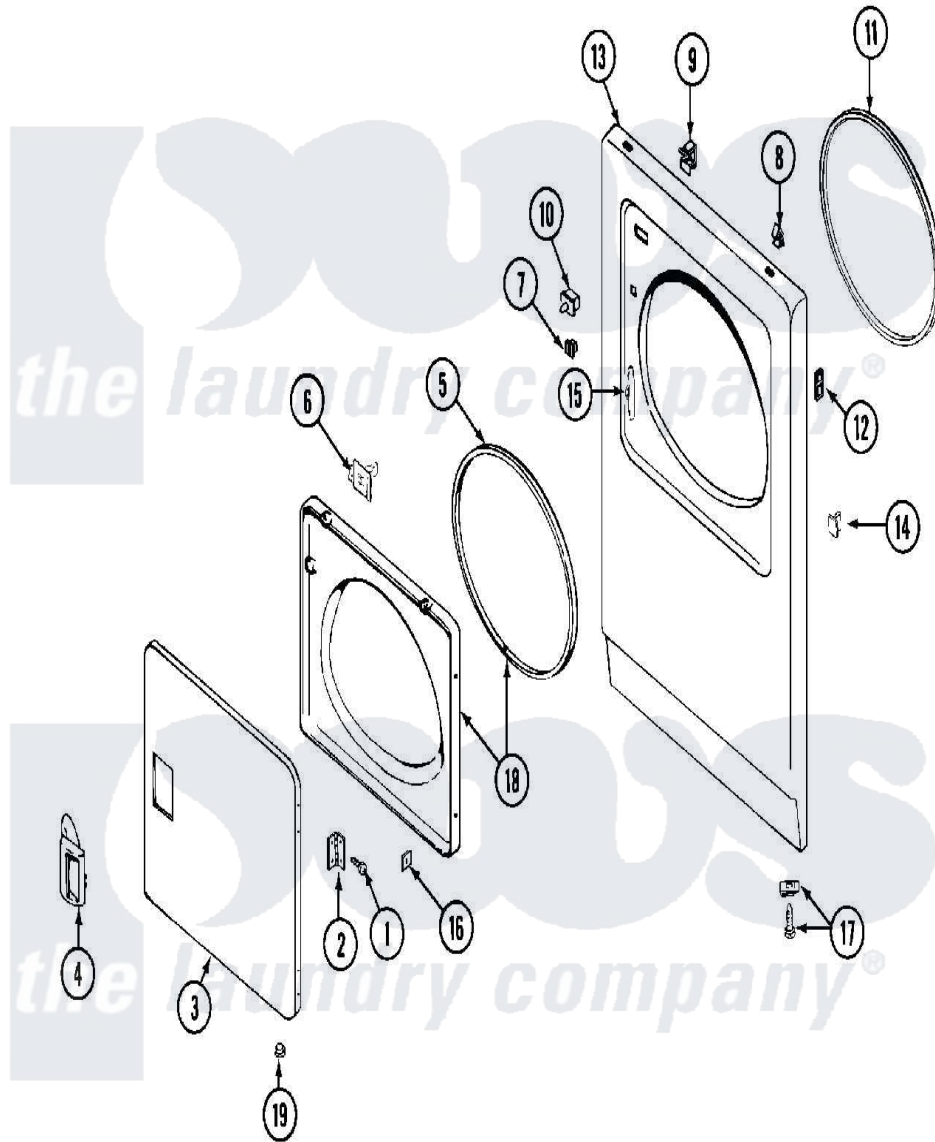

Maytag MDE11MNACW 03 - DOOR

Maytag [Commercial Maytag MDE11MNACW Dryer Parts](#) Parts Diagram 03 - DOOR
 Click on the part number to view part

Item	Original Part Number	Replaced By	Status	Part Description
001	Y314062			Screw, Door Hinge And Panel
002	33001230			Hinge, Door
003	33001240			Door
004	33001241			Handle, Door
005	33001131			Seal, Door
006	33001305			Strike, Door
007	Y304578	LA-1003		Door Catch Kit
008	212982	22001650		Fastener, Spring
009	Y310376			Clip, Door Switch Harness
010	33001509	W10169313		Switch-Dor
"	Y305753	W10169313		Switch-Dor
011	314937			Seal, Front Panel
012	NLA		Not Available	CLIP, HINGE SCREW
"	NLA		Not Available	FASTENER CLIP
013	NLA		Not Available	PANEL, FRONT (LWR-WHT)
014	NLA		Not Available	PLUG, DOOR CATCH

015	33001175		Cover, Hinge Hole
016	Y313910		Clip, Door Liner To Outer Panel
017	204439		Screw And Fstner Assembly
"	NLA	Not Available	CLIP, CABINET SCREW
018	33001243	Not Available	PANEL, INNER DOOR (W/SEAL)
019	33001132	33002342	Plug, Sifht Hole