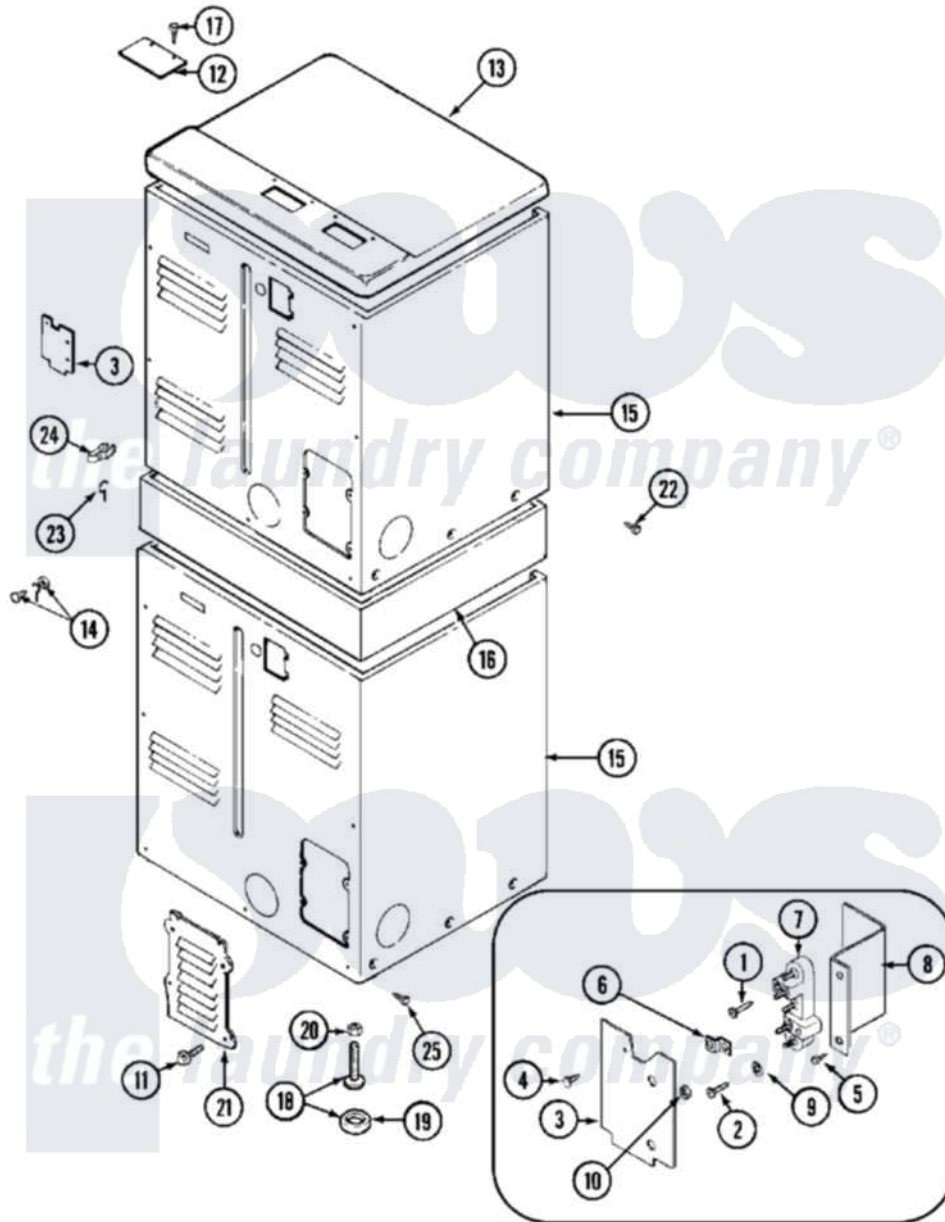

Maytag MDE11MNACW 04 - REAR

Maytag [Commercial Maytag MDE11MNACW Dryer Parts](#) Parts Diagram 04 - REAR
 Click on the part number to view part

Item	Original Part Number	Replaced By	Status	Part Description
001	NLA		Not Available	SCREW, GROUND STRAP
002	Y310632	1163839		Screw
003	Y312905		Not Available	COVER, TERMINAL
004	Y313561			Screw----NA
005	Y312209	W10001200		Screw
006	Y312184			Strap, Grounding
007	400008			Block, Terminal
008	Y312904			Bracket, Terminal Block
009	311093			Washer, Terminal Connection
"	Y311270			Washer, Terminal Block
010	311484	112432		Nut
011	211294	90767		Screw, 8A X 3/8 Hex Washer Head Tapping
"	Y313559			Screw
012	NLA		Not Available	PLATE, TOP COVER
013	33001161		Not Available	TOP COVER ASSEMBLY (WHT)

"	33001165		Top Cover Assembly
014	NLA	Not Available	SCREW & WASHER ASSEMBLY
015	NLA	Not Available	CABINET (WHT)
"	Y310632	1163839	Screw
016	NLA	Not Available	SUPPORT ASSEMBLY (WHT)
017	Y313559		Screw
018	Y302699	22003428	Leg, Adjustable
019	210684		Foot, Adjustable Leg
020	210385		Lock Nut For Adjustable Leg
021	Y312951	Not Available	ACCESS COVER, BACK
022	NLA	Not Available	SCREW, SUPPORT
"	Y310632	1163839	Screw
023	311155		Ground Wire And Clamp
024	301548		Clamp, Ground Wire
"	313122		Screw - Baffle To Tumbler
025	213007		Xfor Cabinet See Cabinet, Back