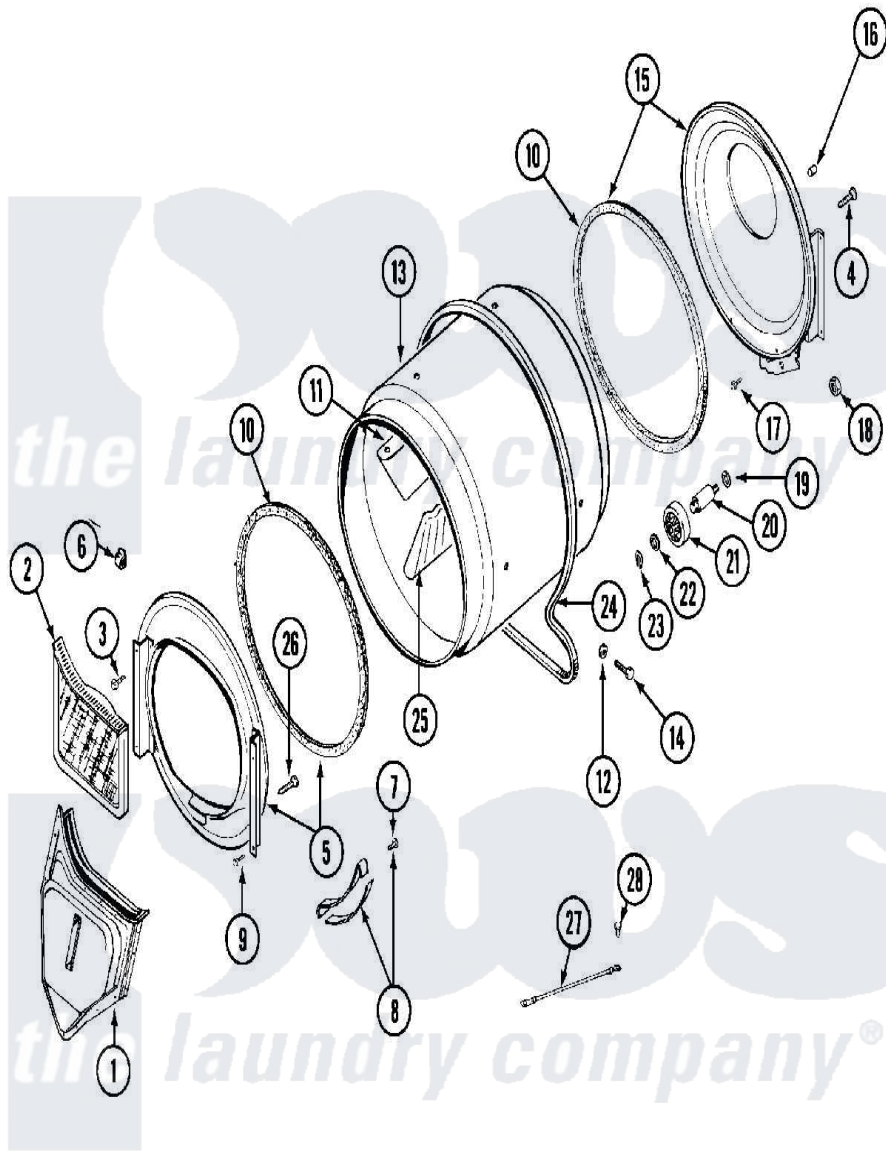

Maytag MDE11MNACW 05 - TUMBLER

Maytag [Commercial Maytag MDE11MNACW Dryer Parts](#) Parts Diagram 05 - TUMBLER
 Click on the part number to view part

Item	Original Part Number	Replaced By	Status	Part Description
001	33001016			Outlet Duct Assembly
002	33001170	33002970		Lint Filte
003	NLA		Not Available	SCREW, TUMBLER SUPPORT
004	Y313561			Screw---NA
005	33001179			Front, Tumbler
006	Y310376			Clip, Door Switch Harness
007	210720			Rivet, Bearing To Tumbler Frnt
008	306508			Tumbler Bearing Kit ---W
009	Y310632	1163839		Screw
010	314820			Seal, Tumbler
011	33001012			Baffle
012	314158			Washer, Baffle To Tumbler
013	33001108		Not Available	DRYER TUMBLER, W/O BAFFLES
014	Y310759			Screw, Tumbler Baffles
015	33001178			Back, Tumbler

016	NLA	Not Available	COVER, THREAD
017	Y310632	1163839	Screw
018	312538	33001443	Nut, Hex
019	Y313347	312535	Washer, Vault Mounting Brk.
020	Y312948	6-3129480	Shaft- Tumbler
021	Y303373	12001541	Drum Roller/Washer Assembly--W
022	312535		Washer, Vault Mounting Brk.
023	410233	9703438	Ring-Retrn
024	Y312959		Poly "V" Belt For Tumbler
025	33001004		Baffle, Tall
026	Y314110	33002917	Screw, No.10-16
027	901220		Ground Wire
028	910343	488234	Screw 8-32 X 1/4