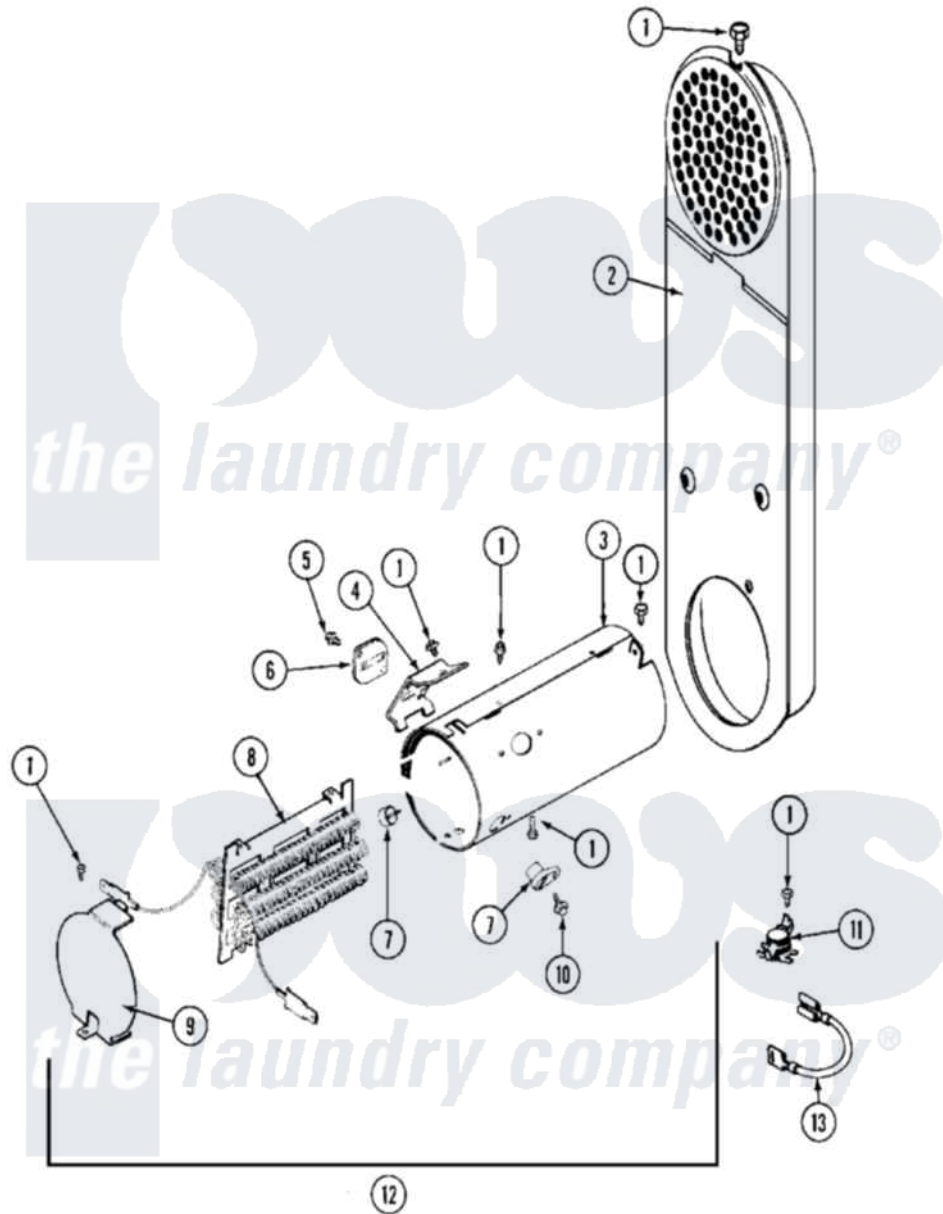

# Maytag MDE11MNACW 06 - HEATER

Maytag Commercial Maytag MDE11MNACW Dryer Parts Parts Diagram 06 - HEATER  
 Click on the part number to view part

Item	Original Part Number	Replaced By	Status	Part Description
001	<a href="#">211294</a>	<a href="#">90767</a>		Screw, 8A X 3/8 HeX Washer Head Tapping
002	308503		Not Available	INLET DUCT ASSEMBLY
003	<a href="#">314995</a>			Enclosure, Heater
004	<a href="#">315346</a>			Bracket, Thermal Fuse
005	NLA		Not Available	SCREW, THERMAL FUSE
006	<a href="#">307473</a>			Fuse, Thermal
007	<a href="#">314998</a>			Insulator, Terminal
008	307187	<a href="#">W10116747</a>		Heater
"	<a href="#">308614</a>			Heater Sub-Assembly
009	<a href="#">314999</a>			Shield, Radiant
010	NLA		Not Available	SCREW, TERMINAL INSULATOR
011	<a href="#">303396</a>			Thermostat, Hi-Limit
"	<a href="#">308217</a>			Thermostat, Hi-Limit
012	<a href="#">307179</a>			Heater Assembly
013	<a href="#">Y307173</a>			Wire, Jumper