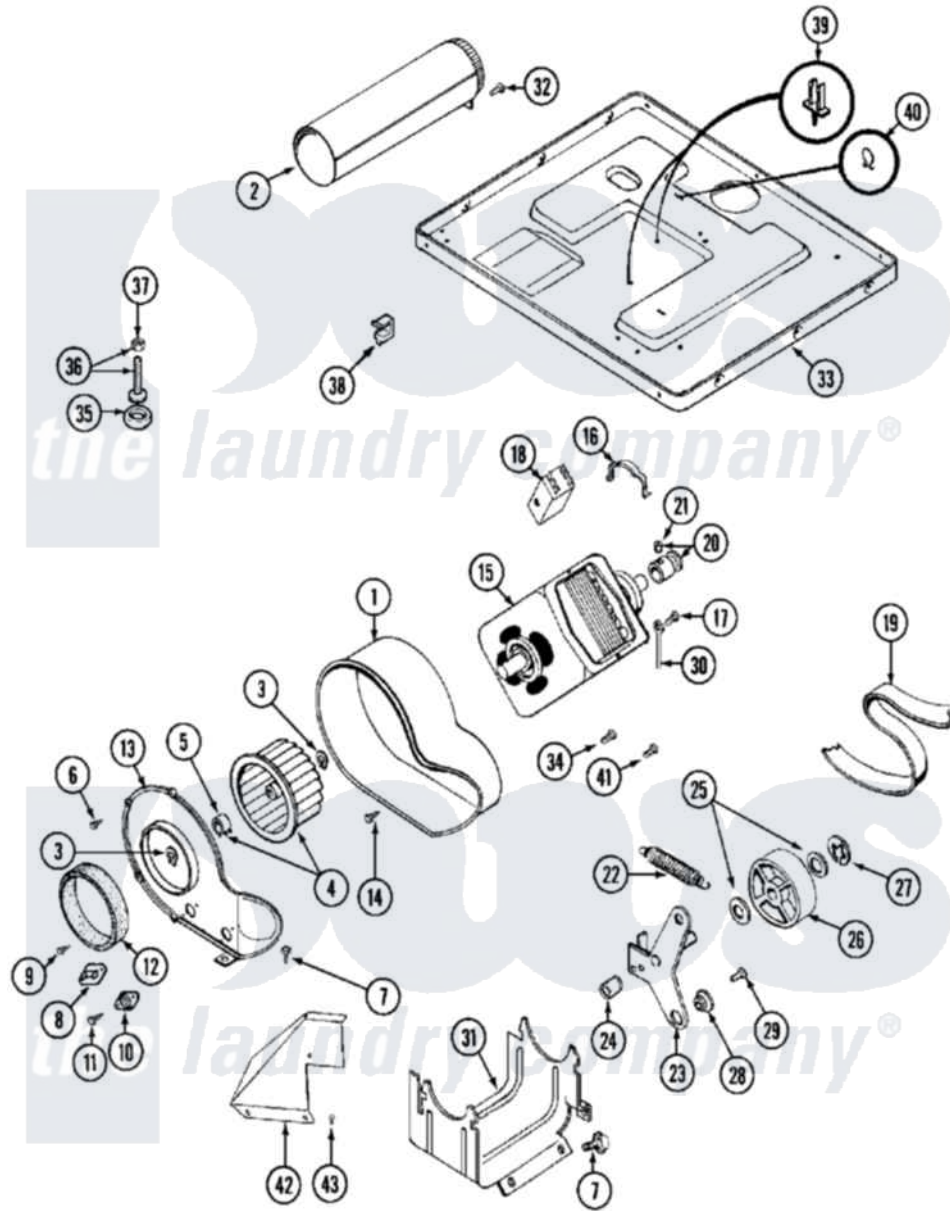

Maytag MDE11MNACW 07 - MOTOR DRIVE

Maytag [Commercial Maytag MDE11MNACW Dryer Parts](#) Parts Diagram 07 - MOTOR DRIVE
 Click on the part number to view part

Item	Original Part Number	Replaced By	Status	Part Description
001	Y312893			Housing, Blower
002	Y303442			EXHAUST DUCT ASSEMBLY
003	410233	9703438		Ring-Retrn
004	Y303836			Blower Wheel Assembly And Clamp
005	312967			Clamp, Blower Housing
006	Y312961	W10116751		Screw
007	Y313561			Screw----NA
008	303392			Thermostat, Cycling
"	306967			Thermostat, Multi-Temp Part Not Used Mde26ct-MN Only
"	33001306			Wire Harness, Thermostats
009	211294	90767		Screw, 8A X 3/8 HeX Washer Head Tapping
010	306604			Cut-Off, Thermal Part Not Used
011	NLA		Not Available	SCREW, THERMAL CUT-OFF
012	Y312901			Seal, Housing Cover