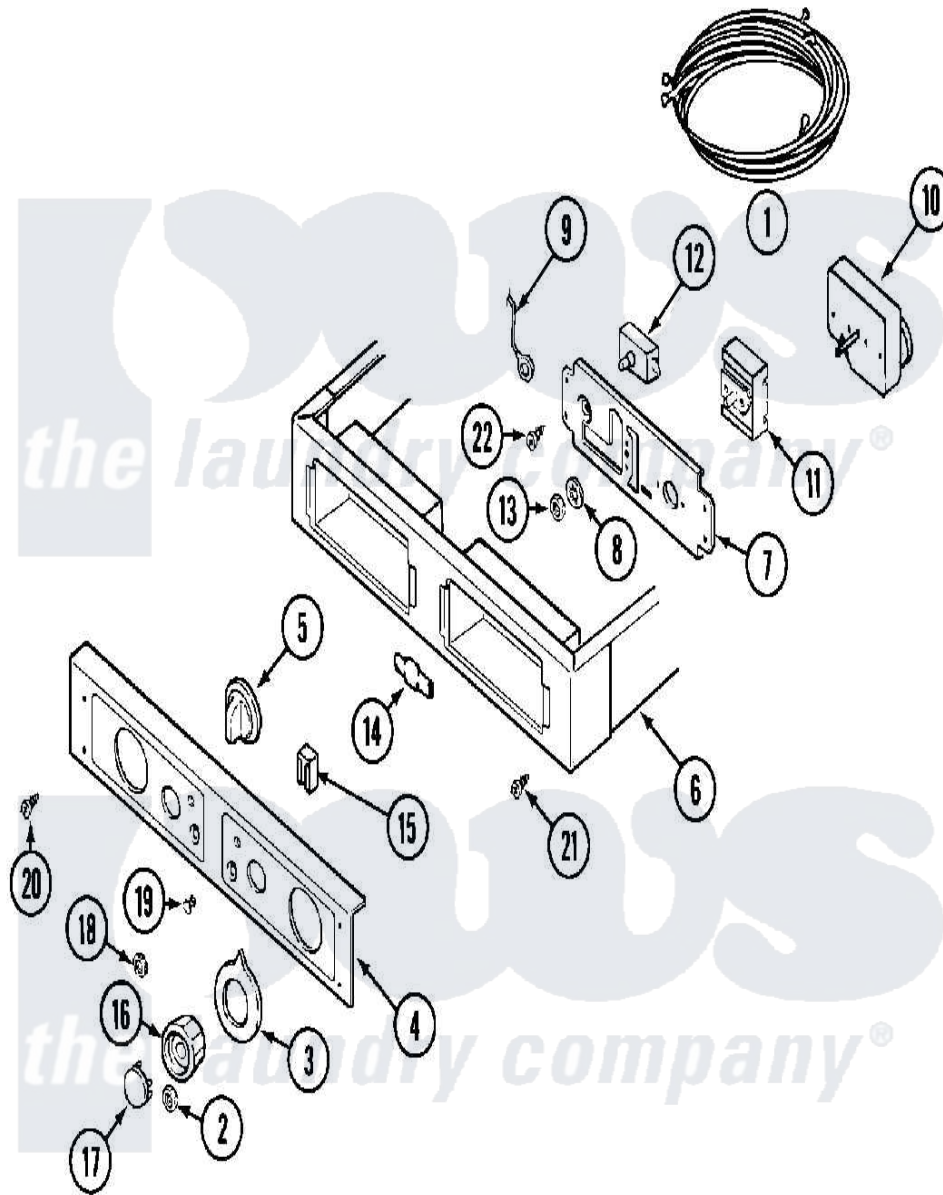

# Maytag MDE11MNADW 01 - CONTROL PANEL & SUPPORT ASSY.

Maytag [Commercial Maytag MDE11MNADW Dryer Parts](#) Parts Diagram 01 - CONTROL PANEL & SUPPORT ASSY.  
 Click on the part number to view part

Item	Original Part Number	Replaced By	Status	Part Description
001	<a href="#">308301</a>			Wire Harness, Main
"	<a href="#">314522</a>			Grommet, Strain Relief
"	<a href="#">33001556</a>			Wire Harness, Main
"	NLA		Not Available	(LWR)
002	<a href="#">312273</a>			Nut, Control Knob
003	314725	<a href="#">33001500</a>		Dial, Timer Indicator
"	<a href="#">33001500</a>			Dial, Timer Indicator
004	NLA		Not Available	PANEL, CONTROL
005	<a href="#">205663</a>			Knob For Selector Switch
006	NLA		Not Available	SUPPORT ASSEMBLY (WHT)
"	Y310632	<a href="#">1163839</a>		Screw
007	NLA		Not Available	BRACKET, CONTROL MOUNTING
008	<a href="#">312751</a>			Lockwasher, Start Switch
009	<a href="#">205810</a>			Wire, Ground
"	211168	<a href="#">W10139210</a>		Screw, 8-18 X 5/16
"	<a href="#">211252</a>			Screw, Ground Wire

010	<a href="#">Y307296</a>		Timer RPR	
011	306940	<a href="#">W10149462</a>	Switch, Push-To-Start	
012	<a href="#">307253</a>		Switch, Cycle Selector	
013	Y312706	<a href="#">422617</a>	Nut	
014	Y201110		Not Available	CONNECTOR, WIRE (INDIC. LIGHT)
015	204075		Not Available	PILOT LAMP (DG MODELS ONLY)
016	<a href="#">314724</a>			Knob For Timer
017	314723	<a href="#">W10133501</a>		Cap, Knob
018	<a href="#">Y312702</a>			Knurled Nut, Start Switch
019	<a href="#">215564</a>			Lens, Indicator Light
020	<a href="#">215506</a>			Screw, Control Panel Overlay
021	910186	<a href="#">99002757</a>		Screw
022	<a href="#">Y313588</a>	<a href="#">488234</a>		Screw 8-32 X 1/4