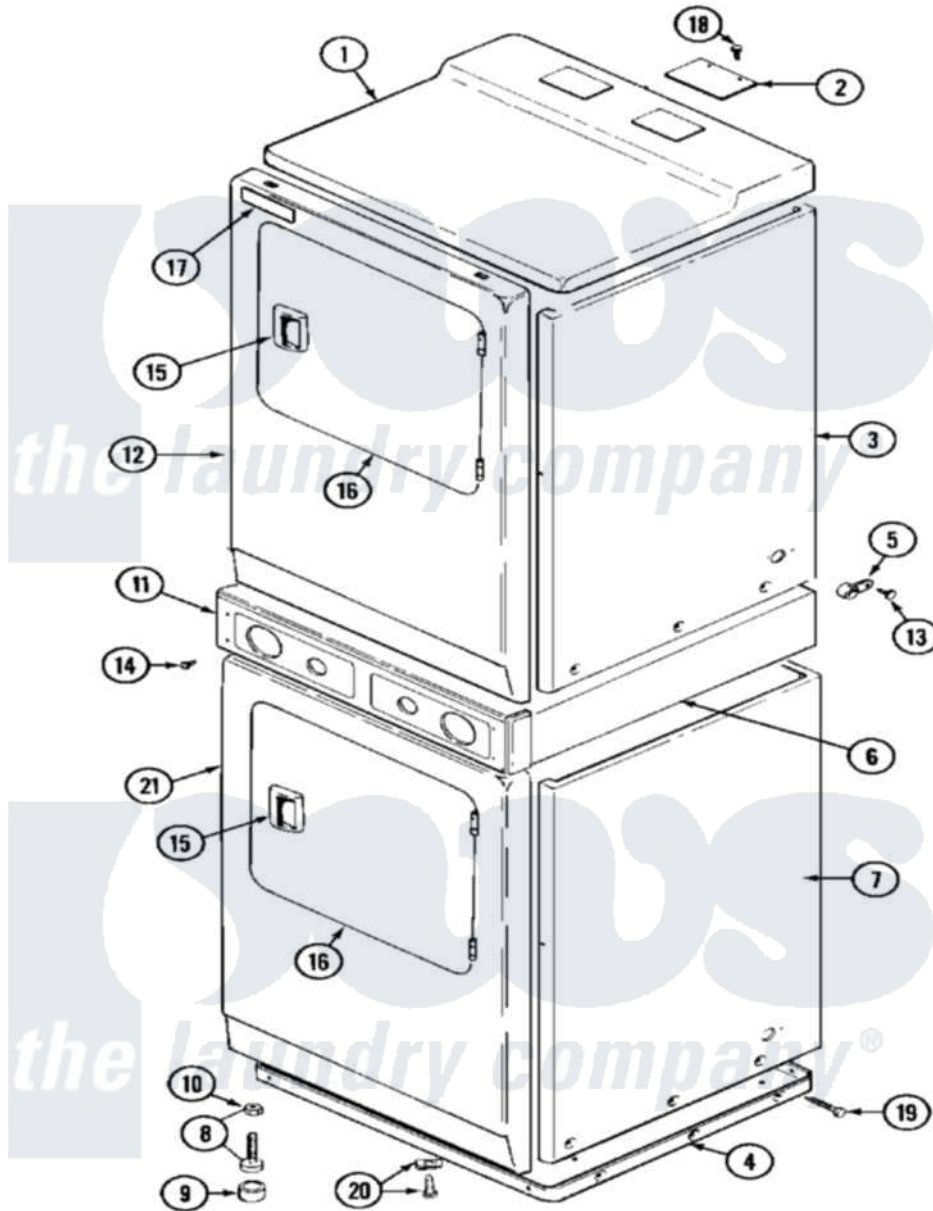

Maytag MDE11MNADW 02 - FRONT

Maytag Commercial Maytag MDE11MNADW Dryer Parts Parts Diagram 02 - FRONT
 Click on the part number to view part

Item	Original Part Number	Replaced By	Status	Part Description
001	33001161		Not Available	TOP COVER ASSEMBLY (WHT)
"	33001165			Top Cover Assembly
002	NLA		Not Available	PLATE, COVER
003	NLA		Not Available	CABINET (UPR-WHT)
004	306530		Not Available	BASE ASSEMBLY (LOWER)
"	Y307482		Not Available	BASE ASSY. (UPPER & LOWER)
005	910768	M0280301		Tie Electr
006	314663	214354		Screw, Top Cover To Cabnt.
"	911050	4312464		Screw
"	NLA		Not Available	SUPPORT ASSEMBLY (WHT)
"	Y310632	1163839		Screw
007	NLA		Not Available	CABINET (LWR-WHT)
008	Y302699	22003428		Leg, Adjustable
009	210684			Foot, Adjustable Leg
010	210385			Lock Nut For Adjustable Leg

011	NLA		Not Available	PANEL, CONTROL
012	NLA		Not Available	PANEL, FRONT (UPR-WHT)
013	211168	W10139210		Screw, 8-18 X 5/16
014	215506			Screw, Control Panel Overlay
015	33001241			Handle, Door
016	33001240			Door
017	NLA		Not Available	NAME PLATE
018	Y313559			Screw
019	213007			Xfor Cabinet See Cabinet, Back
020	204439			Screw And Fstner Assembly
021	NLA		Not Available	PANEL, FRONT (LWR-WHT)