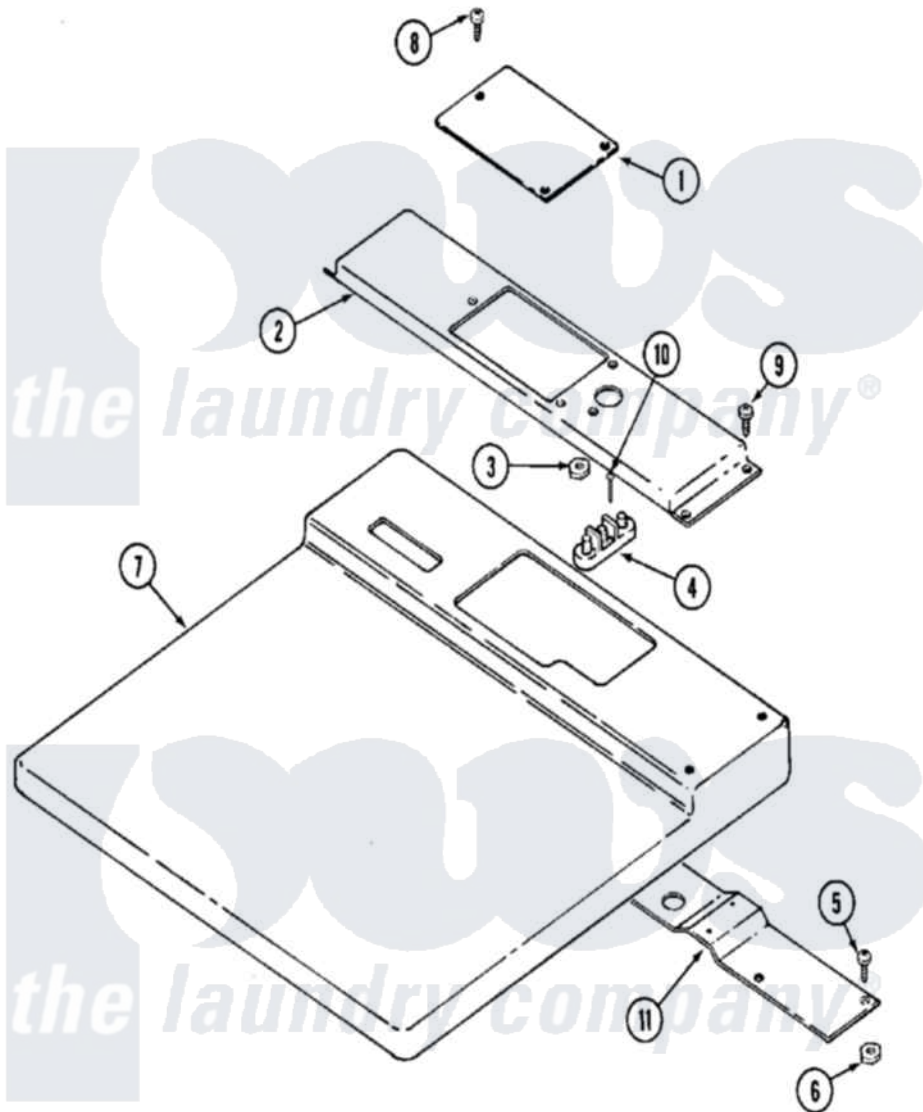

# Maytag MDE11MNADW 03 - TOP COVER (MDE11MNADW)

Maytag [Commercial Maytag MDE11MNADW Dryer Parts](#) Parts Diagram 03 - TOP COVER (MDE11MNADW)  
 Click on the part number to view part

Item	Original Part Number	Replaced By	Status	Part Description
001	<a href="#">Y314174</a>			Terminal Cover - Canada
002	NLA		Not Available	ENTRANCE, CONDUIT
003	<a href="#">311484</a>	<a href="#">112432</a>		Nut
"	<a href="#">Y311270</a>			Washer, Terminal Block
004	<a href="#">400008</a>			Block, Terminal
005	22001354	<a href="#">W10177242</a>		Hex-Nut 9/32 - 28
"	NLA		Not Available	SCREW, TERMINAL BLOCK PLATE
006	<a href="#">Y052721</a>			Nut, Terminal Block Plate
007	33001161		Not Available	TOP COVER ASSEMBLY (WHT)
008	<a href="#">211294</a>	<a href="#">90767</a>		Screw, 8A X 3/8 HeX Washer Head Tapping
"	<a href="#">Y313559</a>			Screw
009	<a href="#">211294</a>	<a href="#">90767</a>		Screw, 8A X 3/8 HeX Washer Head Tapping
"	<a href="#">Y313559</a>			Screw
010	<a href="#">Y312209</a>	<a href="#">W10001200</a>		Screw