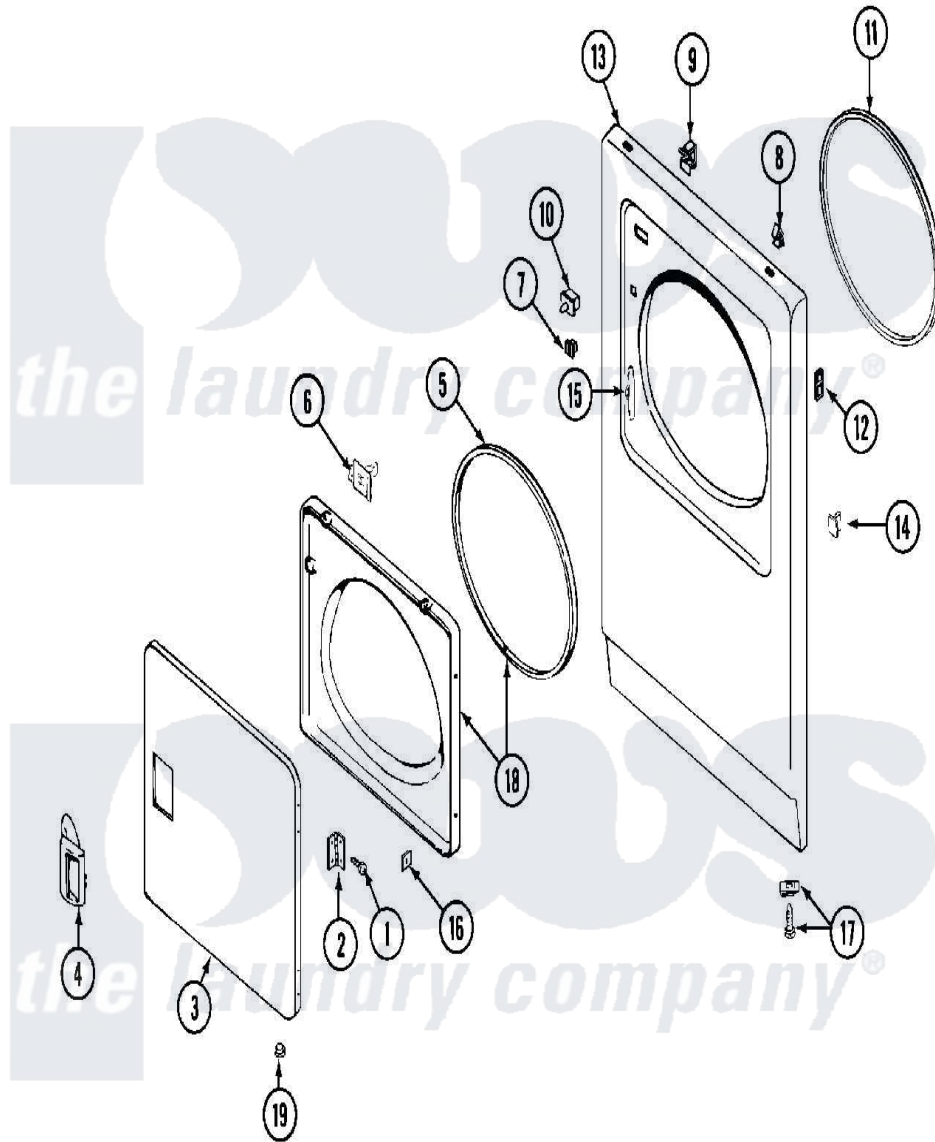

Maytag MDE11MNADW 04 - DOOR

Maytag [Commercial Maytag MDE11MNADW Dryer Parts](#) Parts Diagram 04 - DOOR
 Click on the part number to view part

Item	Original Part Number	Replaced By	Status	Part Description
001	Y314062			Screw, Door Hinge And Panel
002	33001230			Hinge, Door
003	33001240			Door
004	33001241			Handle, Door
005	33001131			Seal, Door
006	33001305			Strike, Door
007	Y304578	LA-1003		Door Catch Kit
008	212982	22001650		Fastener, Spring
009	Y310376			Clip, Door Switch Harness
010	33001509	W10169313		Switch-Dor
"	Y305753	W10169313		Switch-Dor
011	314937			Seal, Front Panel
012	NLA		Not Available	CLIP, HINGE SCREW
"	NLA		Not Available	FASTENER CLIP
013	NLA		Not Available	PANEL, FRONT (LWR-WHT)
014	NLA		Not Available	PLUG, DOOR CATCH

015	33001175		Cover, Hinge Hole
016	Y313910		Clip, Door Liner To Outer Panel
017	204439		Screw And Fstner Assembly
"	NLA	Not Available	CLIP, CABINET SCREW
018	33001243	Not Available	PANEL, INNER DOOR (W/SEAL)
019	33001132	33002342	Plug, Sifht Hole