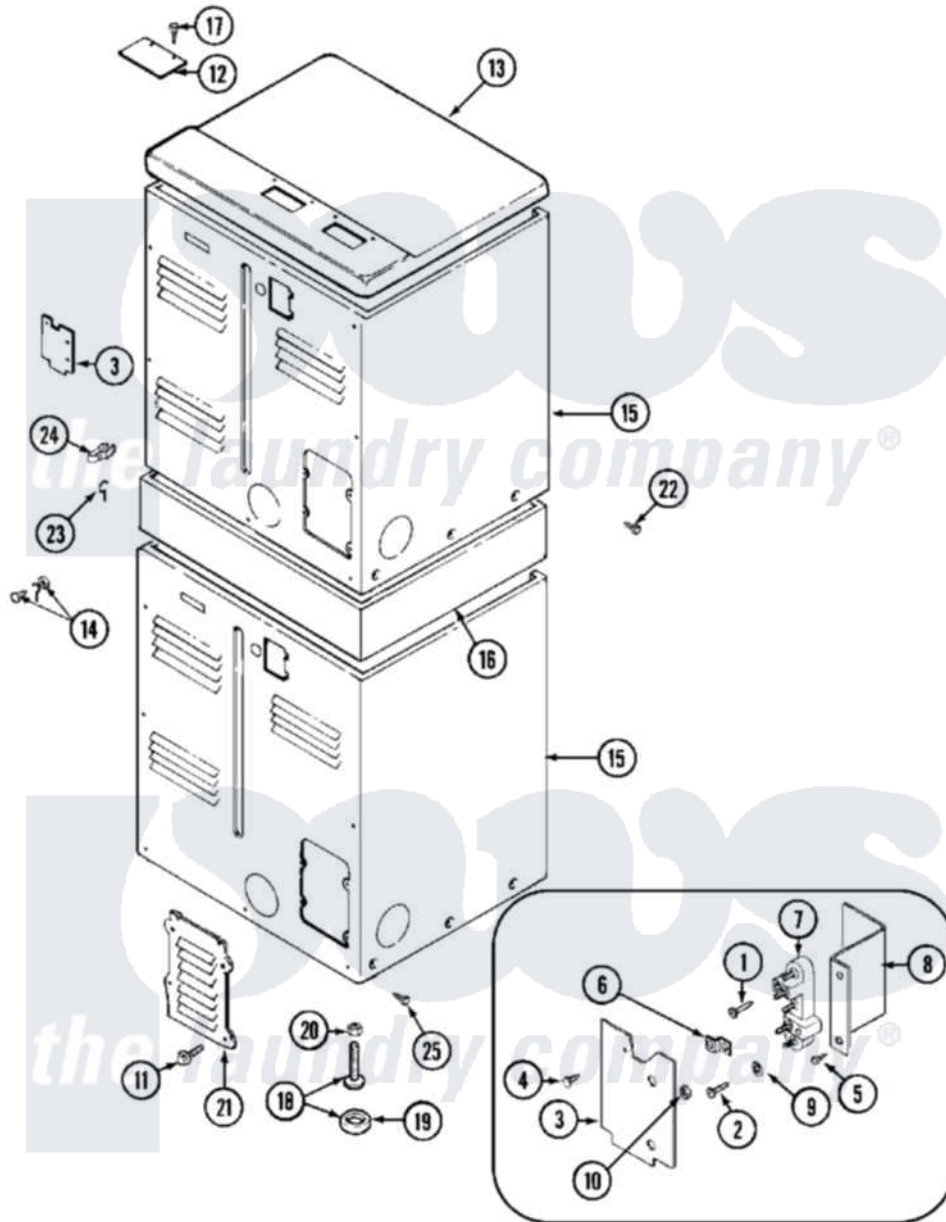

Maytag MDE11MNADW 05 - REAR

Maytag [Commercial Maytag MDE11MNADW Dryer Parts](#) Parts Diagram 05 - REAR
 Click on the part number to view part

Item	Original Part Number	Replaced By	Status	Part Description
001	NLA		Not Available	SCREW, GROUND STRAP
002	Y310632	1163839		Screw
003	Y312905		Not Available	COVER, TERMINAL
004	Y313561			Screw----NA
005	Y312209	W10001200		Screw
006	Y312184			Strap, Grounding
007	400008			Block, Terminal
008	Y312904			Bracket, Terminal Block
009	311093			Washer, Terminal Connection
"	Y311270			Washer, Terminal Block
010	311484	112432		Nut
011	211294	90767		Screw, 8A X 3/8 HeX Washer Head Tapping
"	Y313559			Screw
012	NLA		Not Available	PLATE, TOP COVER
013	33001161		Not Available	TOP COVER ASSEMBLY (WHT)

"	33001165		Top Cover Assembly
014	NLA	Not Available	SCREW & WASHER ASSEMBLY
015	NLA	Not Available	CABINET (WHT)
"	Y310632	1163839	Screw
016	NLA	Not Available	SUPPORT ASSEMBLY (WHT)
017	Y313559		Screw
018	Y302699	22003428	Leg, Adjustable
019	210684		Foot, Adjustable Leg
020	210385		Lock Nut For Adjustable Leg
021	Y312951	Not Available	ACCESS COVER, BACK
022	NLA	Not Available	SCREW, SUPPORT
"	Y310632	1163839	Screw
023	311155		Ground Wire And Clamp
024	301548		Clamp, Ground Wire
"	313122		Screw - Baffle To Tumbler
025	213007		Xfor Cabinet See Cabinet, Back