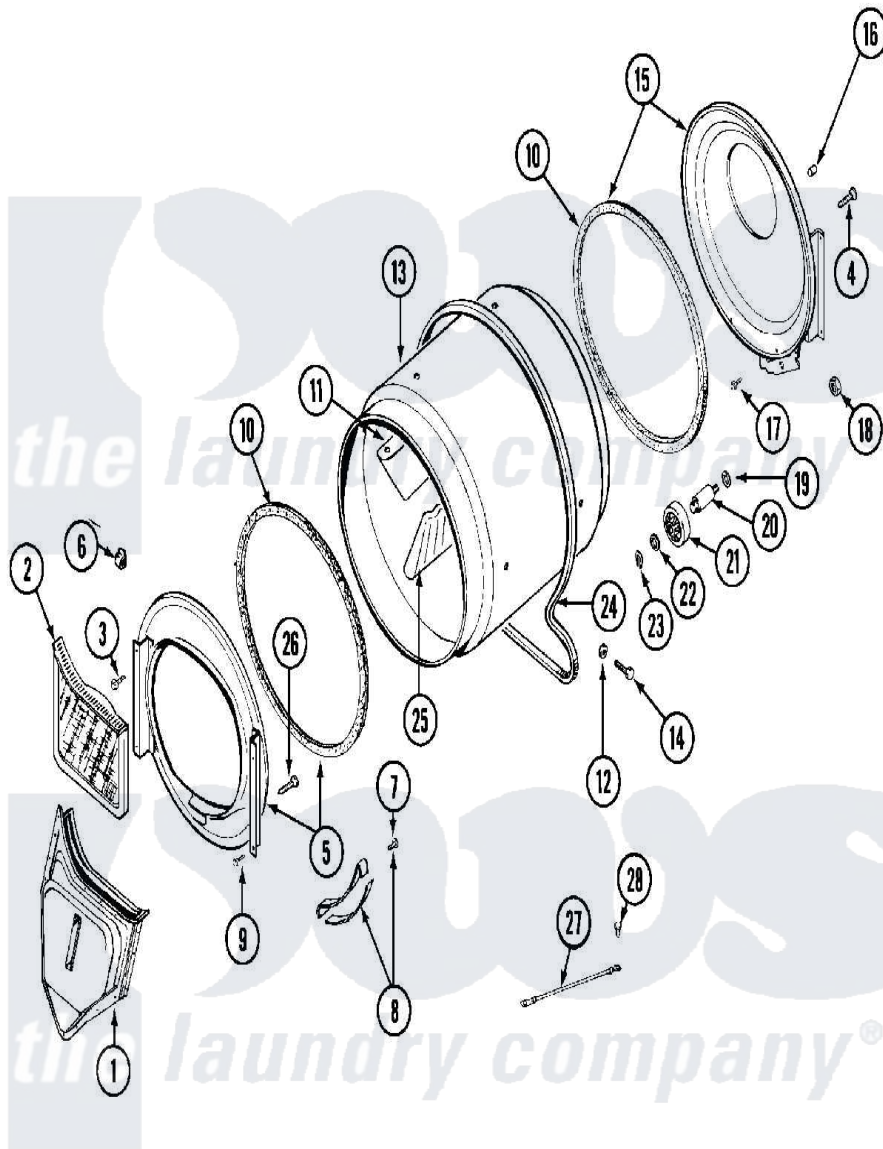

Maytag MDE11MNADW 06 - TUMBLER

Maytag [Commercial Maytag MDE11MNADW Dryer Parts](#) Parts Diagram 06 - TUMBLER
 Click on the part number to view part

Item	Original Part Number	Replaced By	Status	Part Description
001	33001016			Outlet Duct Assembly
002	33001170	33002970		Lint Filte
003	NLA		Not Available	SCREW, TUMBLER SUPPORT
004	Y313561			Screw---NA
005	33001179			Front, Tumbler
006	Y310376			Clip, Door Switch Harness
007	210720			Rivet, Bearing To Tumbler Frnt
008	306508			Tumbler Bearing Kit ---W
009	Y310632	1163839		Screw
010	314820			Seal, Tumbler
011	33001012			Baffle
012	314158			Washer, Baffle To Tumbler
013	33001108		Not Available	DRYER TUMBLER, W/O BAFFLES
014	Y310759			Screw, Tumbler Baffles
015	33001178			Back, Tumbler

016	NLA	Not Available	COVER, THREAD
017	Y310632	1163839	Screw
018	312538	33001443	Nut, Hex
019	Y313347	312535	Washer, Vault Mounting Brk.
020	Y312948	6-3129480	Shaft- Tumbler
021	Y303373	12001541	Drum Roller/Washer Assembly--W
022	312535		Washer, Vault Mounting Brk.
023	410233	9703438	Ring-Retrn
024	Y312959		Poly "V" Belt For Tumbler
025	33001004		Baffle, Tall
026	Y314110	33002917	Screw, No.10-16
027	901220		Ground Wire
028	910343	488234	Screw 8-32 X 1/4