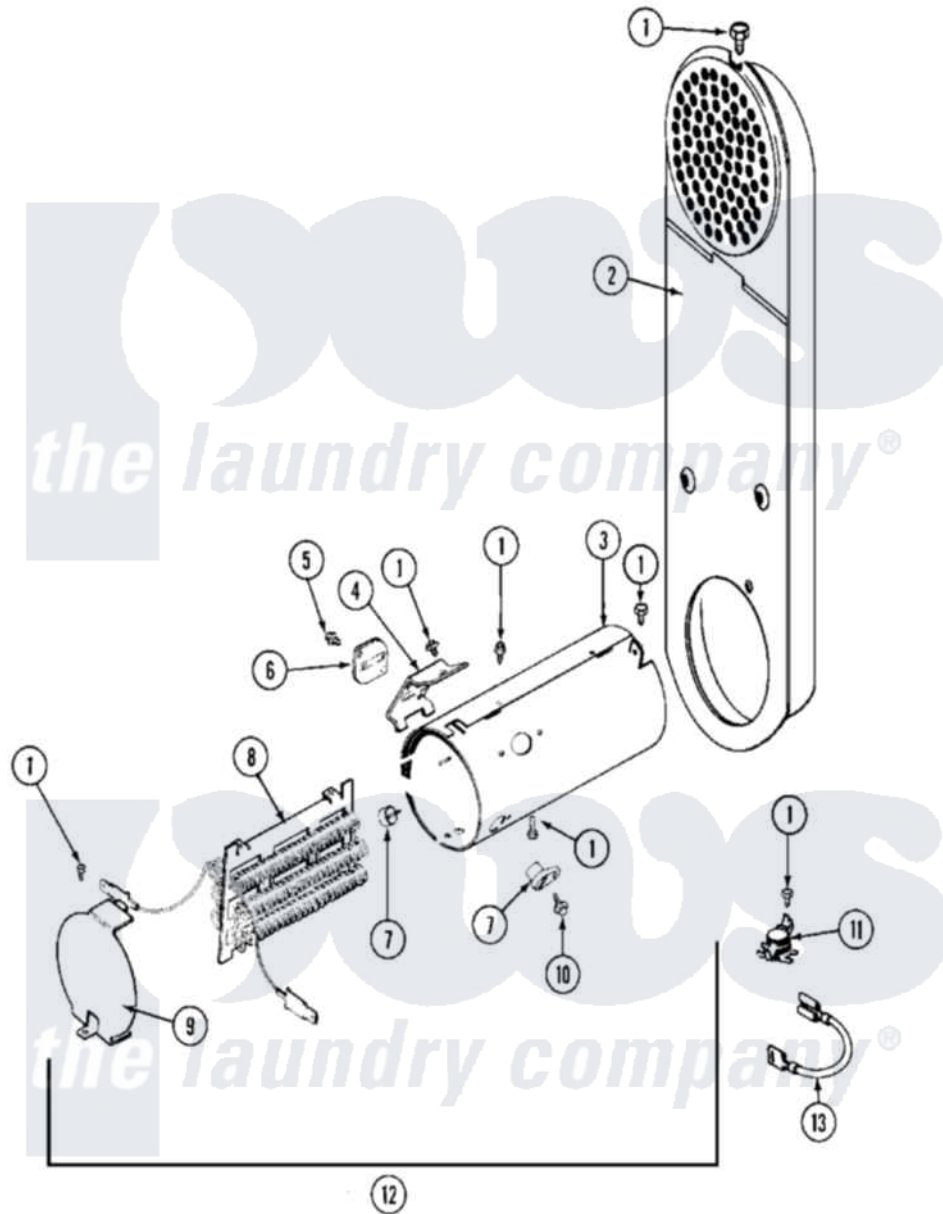

# Maytag MDE11MNADW 07 - HEATER

Maytag Commercial Maytag MDE11MNADW Dryer Parts Parts Diagram 07 - HEATER  
 Click on the part number to view part

Item	Original Part Number	Replaced By	Status	Part Description
001	<a href="#">211294</a>	<a href="#">90767</a>		Screw, 8A X 3/8 HeX Washer Head Tapping
002	308503		Not Available	INLET DUCT ASSEMBLY
003	<a href="#">314995</a>			Enclosure, Heater
004	<a href="#">315346</a>			Bracket, Thermal Fuse
005	NLA		Not Available	SCREW, THERMAL FUSE
006	<a href="#">307473</a>			Fuse, Thermal
007	<a href="#">314998</a>			Insulator, Terminal
008	307187	<a href="#">W10116747</a>		Heater
"	<a href="#">308614</a>			Heater Sub-Assembly
009	<a href="#">314999</a>			Shield, Radiant
010	NLA		Not Available	SCREW, TERMINAL INSULATOR
011	<a href="#">303396</a>			Thermostat, Hi-Limit
"	<a href="#">308217</a>			Thermostat, Hi-Limit
012	<a href="#">307179</a>			Heater Assembly
013	<a href="#">Y307173</a>			Wire, Jumper