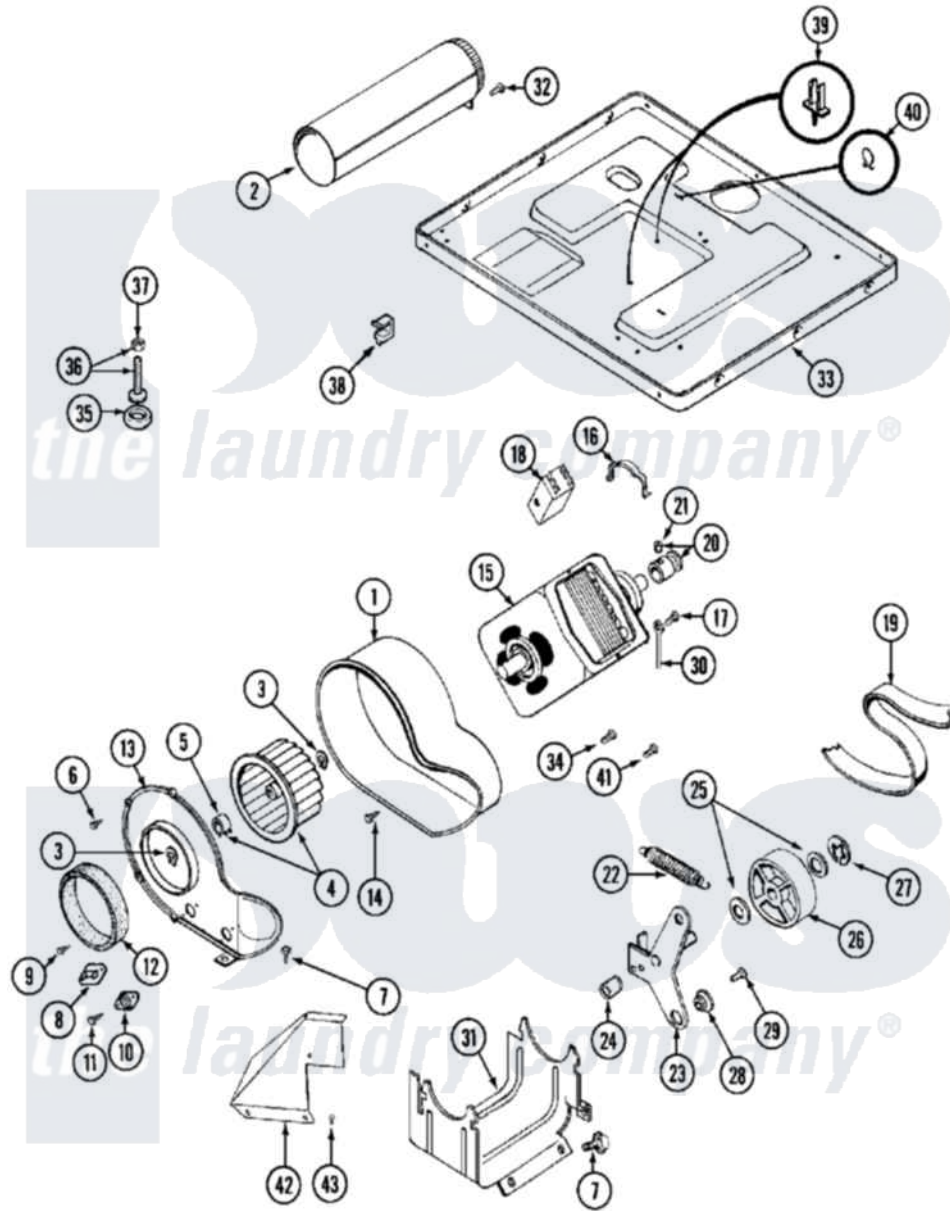

Maytag MDE11MNADW 08 - MOTOR DRIVE

Maytag [Commercial Maytag MDE11MNADW Dryer Parts](#) Parts Diagram 08 - MOTOR DRIVE
 Click on the part number to view part

Item	Original Part Number	Replaced By	Status	Part Description
001	Y312893			Housing, Blower
002	Y303442			EXHAUST DUCT ASSEMBLY
003	410233	9703438		Ring-Retrn
004	Y303836			Blower Wheel Assembly And Clamp
005	312967			Clamp, Blower Housing
006	Y312961	W10116751		Screw
007	Y313561			Screw----NA
008	303392			Thermostat, Cycling
"	306967			Thermostat, Multi-Temp Part Not Used Mde26ct-MN Only
"	33001306			Wire Harness, Thermostats
009	211294	90767		Screw, 8A X 3/8 HeX Washer Head Tapping
010	306604			Cut-Off, Thermal Part Not Used
011	NLA		Not Available	SCREW, THERMAL CUT-OFF
012	Y312901			Seal, Housing Cover