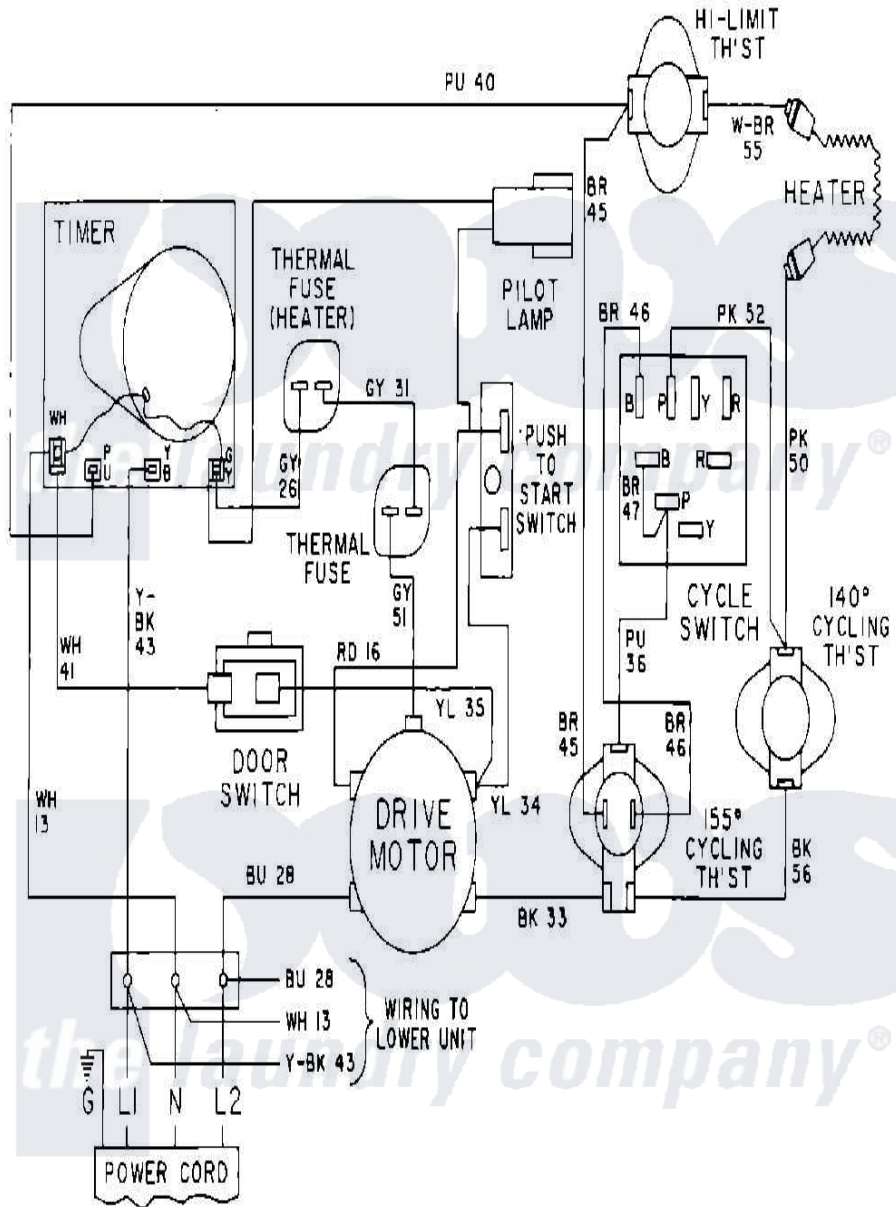

Maytag MDE11MNADW 09 - WIRING INFORMATION

Maytag [Commercial Maytag MDE11MNADW Dryer Parts](#) Parts Diagram 09 - WIRING INFORMATION
 Click on the part number to view part

Item	Original Part Number	Replaced By	Status	Part Description
001	NLA		Not Available	WIRING INFORMATION