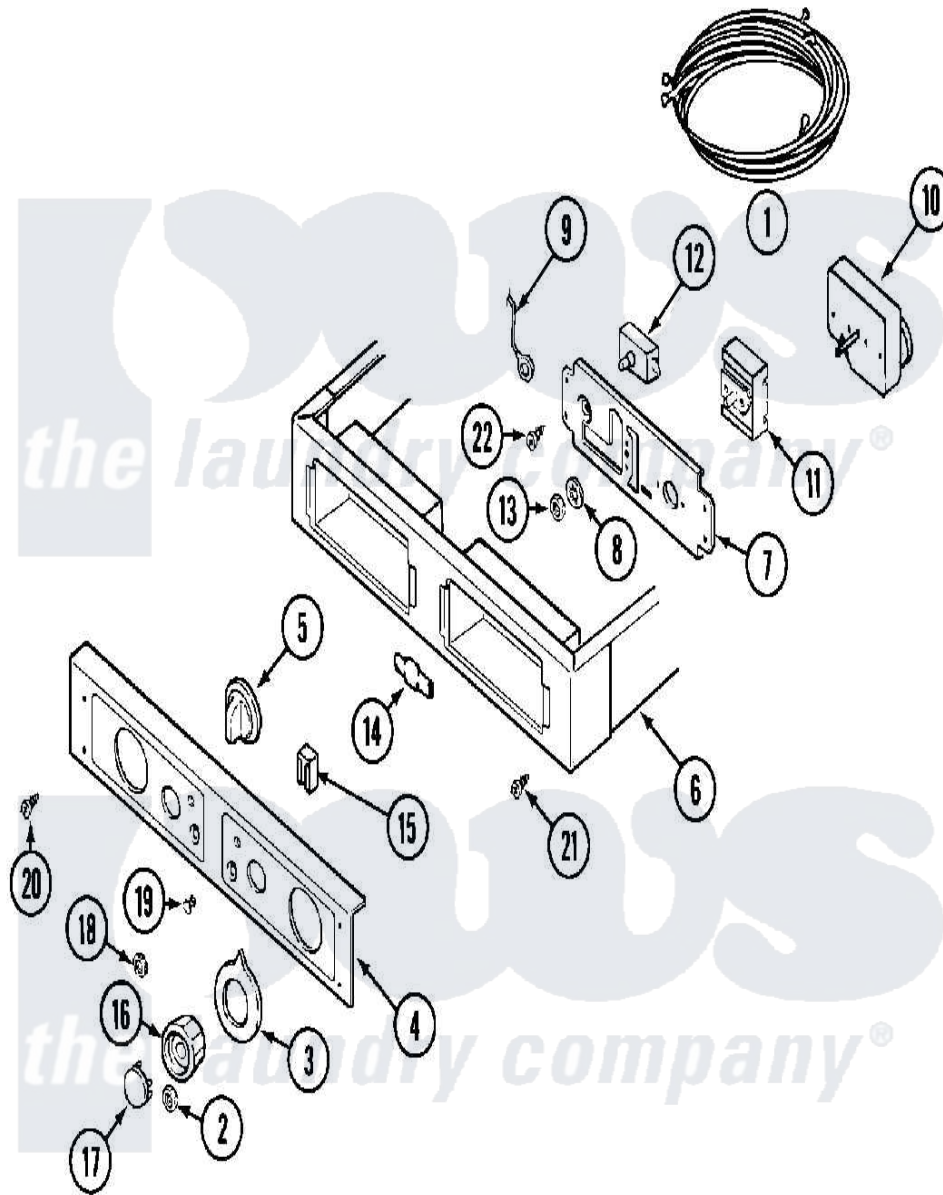

Maytag MDE11MNAGW 01 - CONTROL PANEL & SUPPORT ASSEMBLY

Maytag [Commercial Maytag MDE11MNAGW Dryer Parts](#) Parts Diagram 01 - CONTROL PANEL & SUPPORT ASSEMBLY

[Click on the part number to view part](#)

Item	Original Part Number	Replaced By	Status	Part Description
001	308301			Wire Harness, Main
"	314522			Grommet, Strain Relief
"	33001561			(LWR)
"	NLA		Not Available	(LWR)
002	312273			Nut, Control Knob
003	314725	33001500		Dial, Timer Indicator
"	33001500			Dial, Timer Indicator
004	NLA		Not Available	PANEL, CONTROL
005	205663			Knob For Selector Switch
006	NLA		Not Available	SUPPORT ASSEMBLY (WHT)
"	Y310632	1163839		Screw
007	NLA		Not Available	BRACKET, CONTROL MOUNTING
008	312751			Lockwasher, Start Switch
009	205810			Wire, Ground
"	211168	W10139210		Screw, 8-18 X 5/16

"	211252		Screw, Ground Wire
010	Y307496		Timer
011	306940	W10149462	Switch, Push-To-Start
012	307253		Switch, Cycle Selector
013	Y312706	422617	Nut
014	Y201110	Not Available	CONNECTOR, WIRE (INDIC. LIGHT)
015	22001365	W10139459	Lamp-Indicator 230 V.
016	314724		Knob For Timer
017	314723	W10133501	Cap, Knob
018	Y312702		Knurled Nut, Start Switch
019	215564		Lens, Indicator Light
020	215506		Screw, Control Panel Overlay
021	910186	99002757	Screw
022	Y313588	488234	Screw 8-32 X 1/4